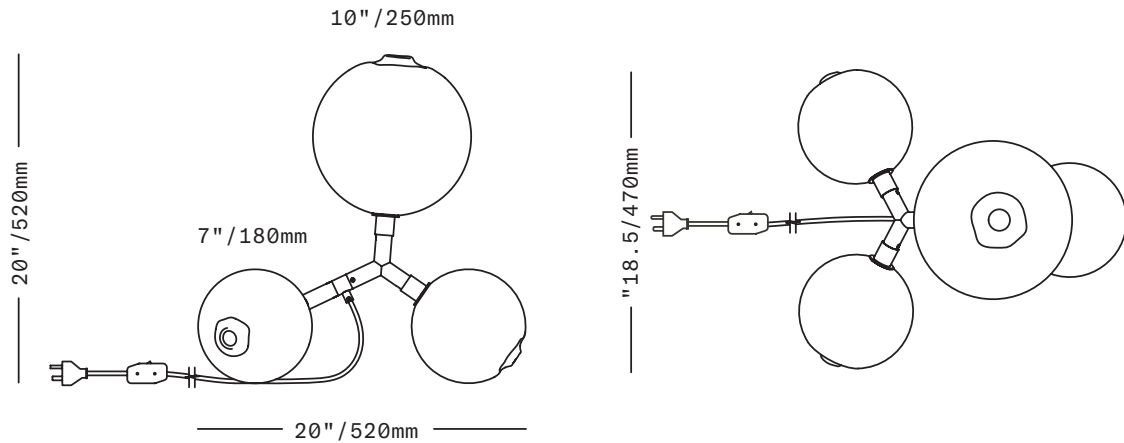

SkLO

Veer

LIGHT

The Veer Light consists of four lit spheres of handblown Czech glass on a brass armature. Three of the spheres are 7" (180mm) in diameter, and the fourth is 10" (250mm) in diameter. The glass diffusers feature the signature SkLO double-dipped, fire-polished mouths which show where the glass is broken from the blower's pipe, making each unique.

UL listed suitable for dry locations only (US & Canada)

Sockets 120V G9 7W Max

LED bulbs included

72"/1800mm black fabric-wrapped cord with in-line switch

All glass dimensions are approximate – handblown glass dimensions vary by nature and intent

Made in the Czech Republic

LT380WHT

Metal finishes

Veer Light ○ White

- Dark Oxidized [DX]
- Brushed Brass [BB]
- Brushed Nickel [BN]
- Polished Nickel [PN]

©

March 2022