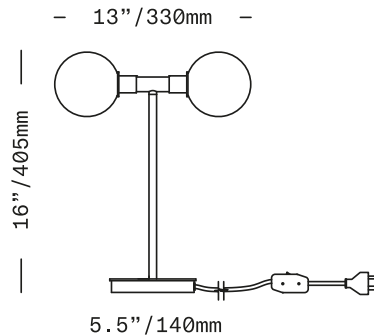

## Stem 2x

TABLE LIGHT

The Stem 2X Table Light is a minimal design consisting of a pair of 4.5"/110mm diameter diffusers of handblown Czech glass on a symmetrical armature atop a brass stem and base. The glass diffusers are available in both "dipped" glass, featuring the SkLO double-dipped flame-polished mouth and "textured" glass, featuring a soft, frosted finish and subtle sculpted vertical ridges.

UL listed suitable for dry locations only (US & Canada)

Sockets 120V G9 7W Max

LED bulbs included

72"/1830mm black fabric-wrapped cord with in-line switch

All glass dimensions are approximate – handblown glass dimensions vary by nature and intent