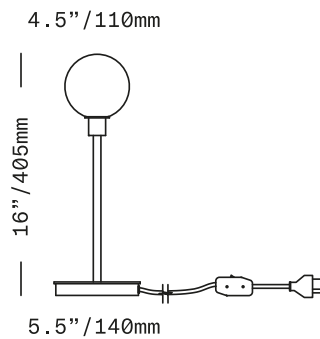

SkLO

Stem 1X

TABLE LIGHT

The Stem 1X Table Light is a minimal design featuring a single, 4.5"/110mm diameter diffuser of handblown Czech glass on a brass stem and base. The glass diffusers are available in both "dipped" glass, featuring the SkLO double-dipped flame-polished mouth and "textured" glass, featuring a soft, frosted finish and subtle sculpted vertical ridges.

UL listed suitable for dry locations only (US & Canada)

Socket 120V G9 7W Max

LED bulb included

72"/1830mm black fabric-wrapped cord with in-line switch

All glass dimensions are approximate – handblown glass dimensions vary by nature and intent