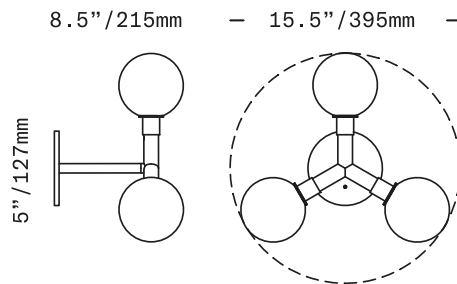

SkLO

Stem 3X

SCONCE/CEILING

The Stem 3X Sconce/Ceiling is a minimal light consisting of 3 4.5"/110mm diameter diffusers of handblown Czech glass on a 3-arm brass structure. Suitable for use as a ceiling light or as a wall light. The glass diffusers are available in both "dipped" glass, featuring the SkLO double-dipped flame-polished mouth and "textured" glass, featuring a soft, frosted finish and subtle sculpted vertical ridges.

UL listed suitable for dry and damp locations (US & Canada)

Sockets 120V G9 7W Max

LED bulbs included

Requires recessed electrical box for installation

Fixture weight (approximate): 9lbs/4kg

All glass dimensions are approximate – handblown glass dimensions vary by nature and intent