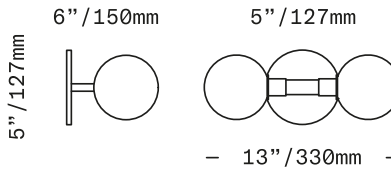

SkLO

Stem 2X

SCONCE/CEILING

The Stem 2X Sconce/Ceiling is a minimal light consisting of a pair of 4.5"/110mm diameter diffusers of handblown Czech glass on a simple symmetrical brass armature. Suitable for use as a ceiling light or as a wall light. The glass diffusers are available in both "dipped" glass, featuring the SkLO double-dipped flame-polished mouth and "textured" glass, featuring a soft, frosted finish and subtle sculpted vertical ridges.

UL listed suitable for dry and damp locations (US & Canada)

Sockets 120V G9 7W Max

LED bulbs included

Requires recessed electrical box for installation

Fixture weight (approximate): 6lbs/2.75kg

All glass dimensions are approximate – handblown glass dimensions vary by nature and intent