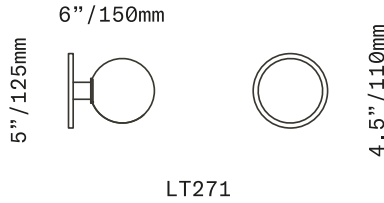

SkLO

Stem 1X

SCONCE/CEILING

The Stem 1X Sconce/Ceiling is a minimal light suitable for use as a ceiling light or wall light. It consists of a single diffuser of handblown Czech glass on a simple brass socket and canopy. The glass diffusers are available in three shapes and in both "dipped" glass, featuring the SkLO double-dipped flame-polished mouth and "textured" glass, featuring a soft, frosted finish and subtle sculpted vertical ridges.

UL listed suitable for dry and damp locations (US & Canada)

Socket 120V G9 7W Max

LED bulb included

Requires recessed electrical box for installation

Fixture weight (approximate): 3lbs/1.5kg

All glass dimensions are approximate – handblown glass dimensions vary by nature and intent

Made in the Czech Republic

LT271 [---][--]

LT241 [---][--]

LT315 [---][--]

4.5"/110mm sphere glass

7"/180mm sphere glass

6"/150mm ellipsoid glass

Dipped Glass colors