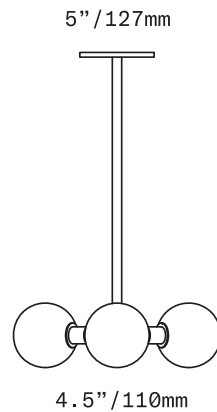

### PENDANT

— 15.5" / 395mm —

BOTTOM VIEW

The Stem 3X Pendants are minimal pendants of 3 4.5"/110mm diameter diffusers of Czech handblown glass mounted on a 3-arm horizontal armature and suspended on rigid brass stems. The glass diffusers are available in both "dipped" glass, featuring the SkLO double-dipped flame-polished mouth and "textured" glass, featuring a soft, frosted finish and subtle sculpted vertical ridges.

Minimum overall drop length: 15"/380mm

Lengths over 50"/1270mm available at additional cost

Fixture weight (approximate): 9lbs/4kg

All glass dimensions are approximate – handblown glass dimensions vary by nature and intent