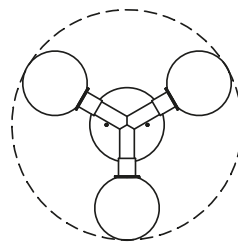

# SkLO

## Stem 3X

### PENDANT

— 15.5" / 395mm —

BOTTOM VIEW

The Stem 3X Pendants are minimal pendants of 3 4.5"/110mm diameter diffusers of Czech handblown glass mounted on a 3-arm horizontal armature and suspended on rigid brass stems. The glass diffusers are available in both "dipped" glass, featuring the SkLO double-dipped flame-polished mouth and "textured" glass, featuring a soft, frosted finish and subtle sculpted vertical ridges.

Minimum overall drop length: 15"/380mm

Lengths over 50"/1270mm available at additional cost

Fixture weight (approximate): 9lbs/4kg

All glass dimensions are approximate – handblown glass dimensions vary by nature and intent