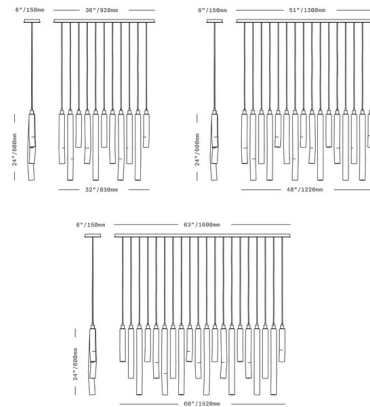

Lightology

Project: _____

Company: _____

Location: _____ Fixture Type: _____

SPEC #: **SKL**

Approved On: _____ Approved By: _____

Fold Linear Chandelier

By SkLO

Description

The Fold Linear Chandelier features a row of various handblown Glass tubes, each with a gentle, intentional fold. No two are exactly the same. Cord length is field adjustable. Longer lengths available for an additional \$100. Due to the weight of this fixture, additional ceiling support is required.

Shown in brushed brass / white

Specifications

COLOR	White
BODY FINISH	Dark Oxidized
WATTAGE	72W
DIMMER	Standard 120V
DIMENSIONS	48\"/>
BULB INCLUDED	16 x JCD/G9/4.5W/120V LED

Technical Information

PRODUCT DIMENSIONS	55\"/>
COLOR RENDERING	CRI 90
LAMP COLOR	3800K
LUMENS/WATT	435 lumens