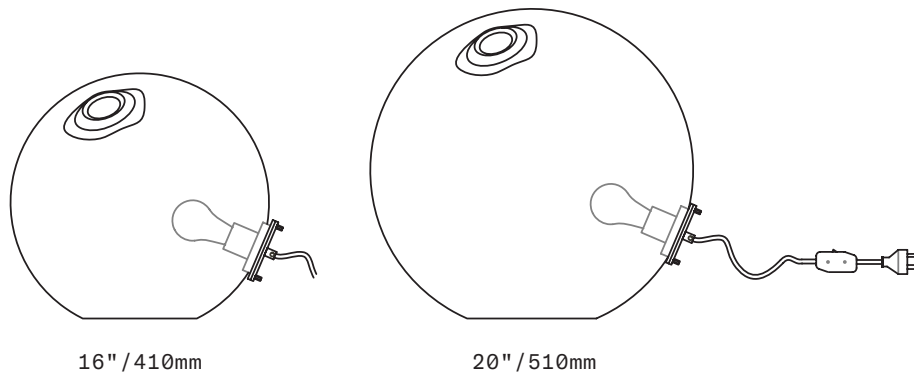

SkLO

Float 2.0

LIGHT

Large spheres of handblown Czech glass with a custom brass socket assembly through one side. Each glass sphere is blown by hand without the use of moulds, and so is slightly imperfect in shape. Available in two sizes. Each is broken hot from the blower's pipe and the mouth then fire-polished to create an uncontrollable detail unique to each piece. Two brass thumb screws attach the removable bulb-and-socket from the side of the glass.

UL listed suitable for dry locations only (US & Canada)

Socket 120V E26 60W Max

LED bulb included

Glass available in two sizes

72"/1800mm black fabric-wrapped cord with in-line switch

All glass dimensions are approximate – handblown glass dimensions vary by nature and intent

Made in the Czech Republic

LT216 [---][--]
LT220 [---][--]

16"/410mm glass
20"/510mm glass

Glass colors

- Amber [AMB]
- Clear [CLR]
- Smoke [SMK]
- Smokey Brown [SMB]
- White [WHT]

Metal finishes

- Dark Oxidized [DX]
- Brushed Brass [BB]
- Brushed Nickel [BN]
- Polished Nickel [PN]