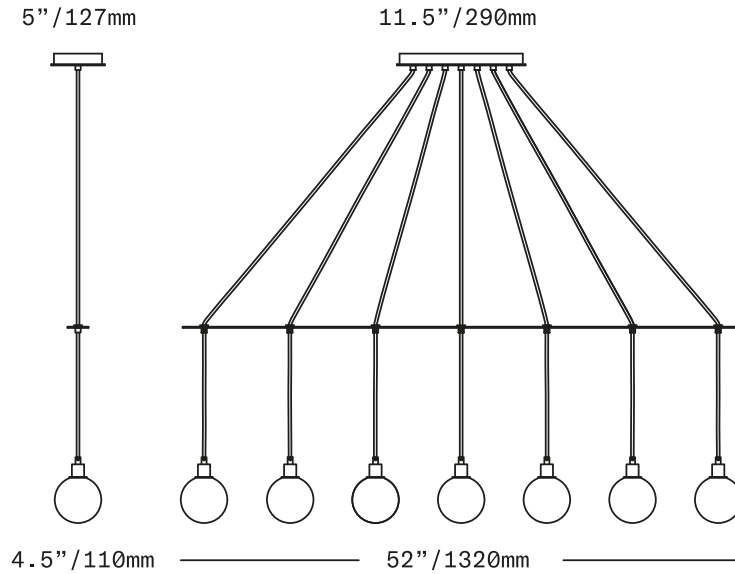

SkLO

Drape Linear 7

CHANDELIER

The Drape Linear 7 Chandelier consists of 7 individual pendants gathered into a straight line and supported by a flat brass bar. Each pendant features a 4.5"/110mm diameter diffuser of handblown Czech glass suspended on a fabric-wrapped electrical cord. The cords pass through and are affixed to the bar and are evenly spaced around its length. The glass diffusers are available in both "dipped" glass, featuring the SkLO double-dipped flame-polished mouth and "textured" glass, featuring a soft, frosted finish and subtle sculpted vertical ridges. Cord lengths are field adjustable.

UL listed suitable for dry and damp locations (US & Canada)

Sockets 120V G9 7W Max

LED bulbs included

Requires recessed electrical box for installation

Accommodates sloped ceilings

Standard cord length 120" (3050mm) – field adjustable – longer lengths available at additional cost

Fixture weight (approximate): 22lbs/10kg

All glass dimensions are approximate – handblown glass dimensions vary by nature and intent

Made in the Czech Republic

LT400 [---][--]

Drape Linear 7 Chandelier

Dipped Glass colors

- Clear [CLR]
- New Blue [NBL]
- Olivin [OLV]
- Smoke [SMK]
- White [WHT]

Textured Glass colors

- Clear [TCL]
- Neutral Gray [NGT]
- Steel Blue [TSB]
- Whiskey [TWS]

Metal finishes

- Dark Oxidized [DX]
- Brushed Brass [BB]
- Brushed Nickel [BN]
- Polished Nickel [PN]

Cord colors

- Black
- Blue
- Gold
- Gray