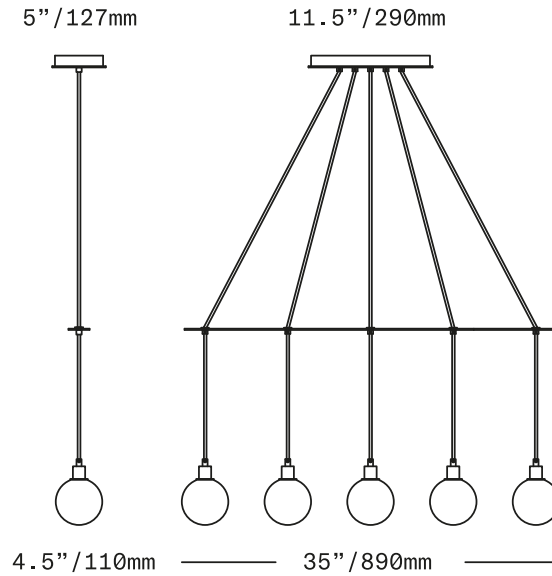

SkLO

Drape Linear 5

CHANDELIER

The Drape Linear 5 Chandelier consists of 5 individual pendants gathered into a straight line and supported by a flat brass bar. Each pendant features a 4.5"/110mm diameter diffuser of handblown Czech glass suspended on a fabric-wrapped electrical cord. The cords pass through and are affixed to the bar and are evenly spaced around its length. The glass diffusers are available in both "dipped" glass, featuring the SkLO double-dipped flame-polished mouth and "textured" glass, featuring a soft, frosted finish and subtle sculpted vertical ridges. Cord lengths are field adjustable.

UL listed suitable for dry and damp locations (US & Canada)

Sockets 120V G9 7W Max

LED bulbs included

Requires recessed electrical box for installation

Accommodates sloped ceilings

Standard cord length 120" (3050mm) – field adjustable – longer lengths available at additional cost

Fixture weight (approximate): 17lbs/8kg

All glass dimensions are approximate – handblown glass dimensions vary by nature and intent

Made in the Czech Republic

LT399 [---][--]

Drape Linear 5 Chandelier

Dipped Glass colors

Fixture weight (approximate): 22lbs/10kg

All glass dimensions are approximate – handblown glass dimensions vary by nature and intent

Made in the Czech Republic

LT400 [---][--]

Drape Linear 7 Chandelier

Dipped Glass colors