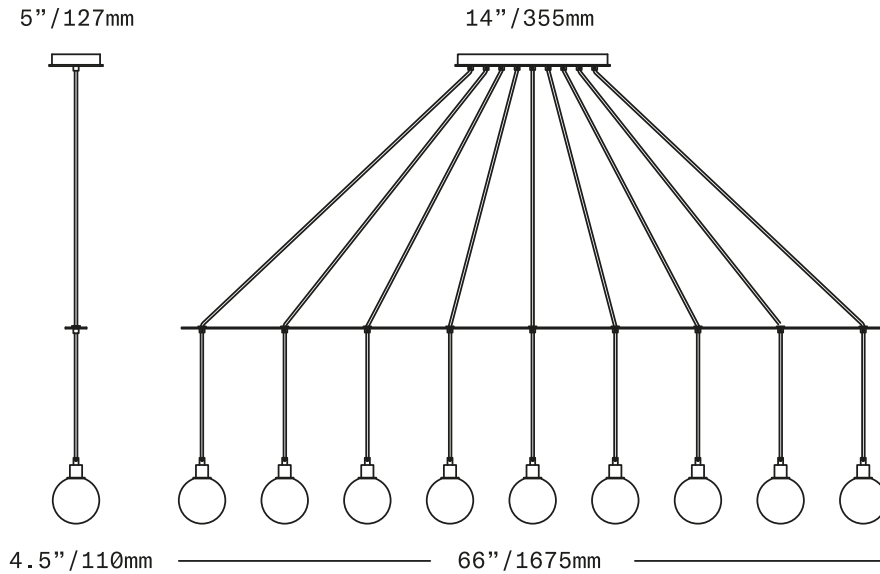

SkLO

Drape Linear 9

CHANDELIER

The Drape Linear 9 Chandelier consists of 9 individual pendants gathered into a straight line and supported by a flat brass bar. Each pendant features a 4.5"/110mm diameter diffuser of handblown Czech glass suspended on a fabric-wrapped electrical cord. The cords pass through and are affixed to the bar and are evenly spaced around its length. The glass diffusers are available in both "dipped" glass, featuring the SkLO double-dipped flame-polished mouth and "textured" glass, featuring a soft, frosted finish and subtle sculpted vertical ridges. Cord lengths are field adjustable.

UL listed suitable for dry and damp locations (US & Canada)

Sockets 120V G9 7W Max

LED bulbs included

Requires recessed electrical box for installation

Accommodates sloped ceilings

Standard cord length 120" (3050mm) – field adjustable – longer lengths available at additional cost

Fixture weight (approximate): 27lbs/12kg

All glass dimensions are approximate – handblown glass dimensions vary by nature and intent

Made in the Czech Republic

LT401 [---][--]

Drape Linear 9 Chandelier

Dipped Glass colors

- Clear [CLR]
- New Blue [NBL]
- Olivin [OLV]
- Smoke [SMK]
- White [WHT]

Textured Glass colors

- Clear [TCL]
- Neutral Gray [NGT]
- Steel Blue [TSB]
- Whiskey [TWS]

Metal finishes

- Dark Oxidized [DX]
- Brushed Brass [BB]
- Brushed Nickel [BN]
- Polished Nickel [PN]

Cord colors

- Black
- Blue
- Gold
- Gray