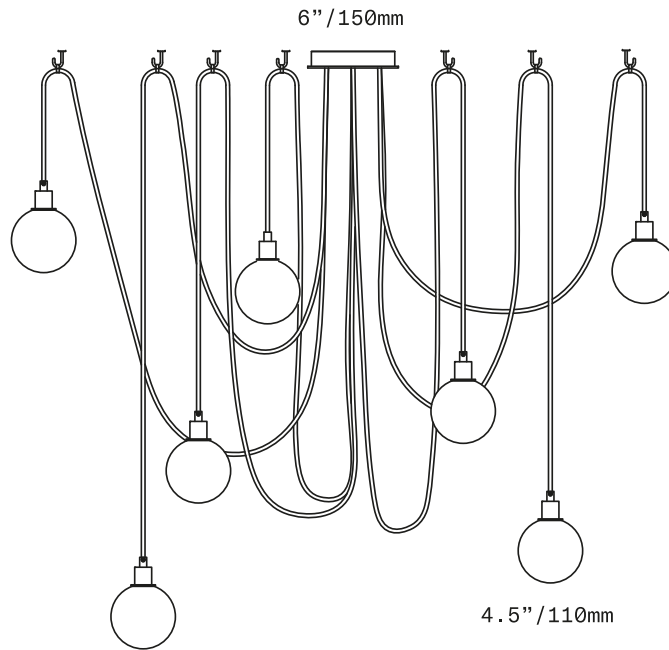

SkLO

Drape Hook 7

PENDANT

The Drape Hook 7 Pendant is a multi-pendant fixture featuring diffusers of handblown Czech glass suspended from a single canopy and swagged to ceiling hooks (included). Each pendant is suspended on a fabric-wrapped electrical cord and features a 4.5"/110mm diameter spherical glass diffuser. The glass diffusers are available in both "dipped" glass, featuring the SkLO double-dipped flame-polished mouth and "textured" glass, featuring a soft, frosted finish and subtle sculpted vertical ridges. Cord lengths are field adjustable. Infinite compositions are possible.

UL listed suitable for dry and damp locations (US & Canada)

Sockets 120V G9 7W Max

LED bulbs included

Requires recessed electrical box for installation

Accommodates sloped ceilings

Standard cord length 120" (3050mm) – field adjustable – longer lengths available at additional cost

All glass dimensions are approximate – handblown glass dimensions vary by nature and intent

Made in the Czech Republic

LT176 [---][--]

Drape Hook 7 Pendant

Dipped Glass colors

- ☐ Clear [CLR]
- ☐ New Blue [NBL]
- ☐ Olivin [OLV]
- ☐ Smoke [SMK]
- ☐ White [WHT]

Textured Glass colors

- ☐ Clear [TCL]
- ☐ Neutral Gray [NGT]
- ☐ Steel Blue [TSB]
- ☐ Whiskey [TWS]

Metal finishes

- ☐ Dark Oxidized [DX]
- ☐ Brushed Brass [BB]
- ☐ Brushed Nickel [BN]
- ☐ Polished Nickel [PN]

Cord colors

- ☐ Black
- ☐ Blue
- ☐ Gold
- ☐ Gray