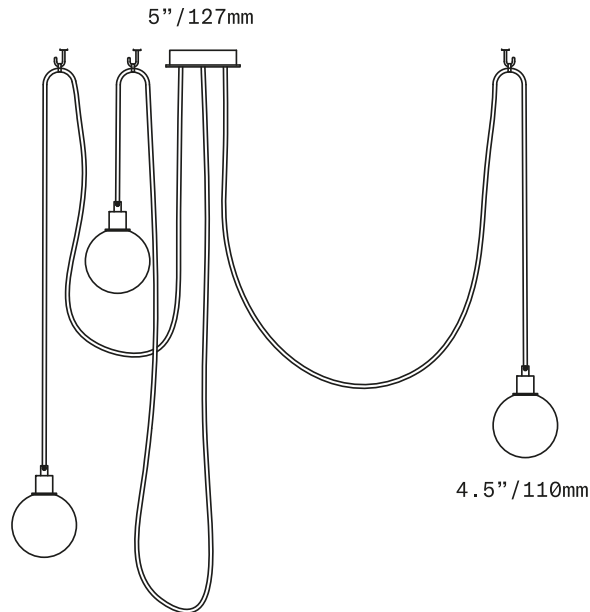

SkLO

Drape Hook 3

PENDANT

The Drape Hook 3 Pendant is a multi-pendant fixture featuring diffusers of handblown Czech glass suspended from a single canopy and swagged to ceiling hooks (included). Each pendant is suspended on a fabric-wrapped electrical cord and features a 4.5"/110mm diameter spherical glass diffuser. The glass diffusers are available in both "dipped" glass, featuring the SkLO double-dipped flame-polished mouth and "textured" glass, featuring a soft, frosted finish and subtle sculpted vertical ridges. Cord lengths are field adjustable. Infinite compositions are possible.

UL listed suitable for dry and damp locations (US & Canada)

Sockets 120V G9 7W Max

LED bulbs included

Requires recessed electrical box for installation

Accommodates sloped ceilings

Standard cord length 120" (3050mm) – field adjustable – longer lengths available at additional cost