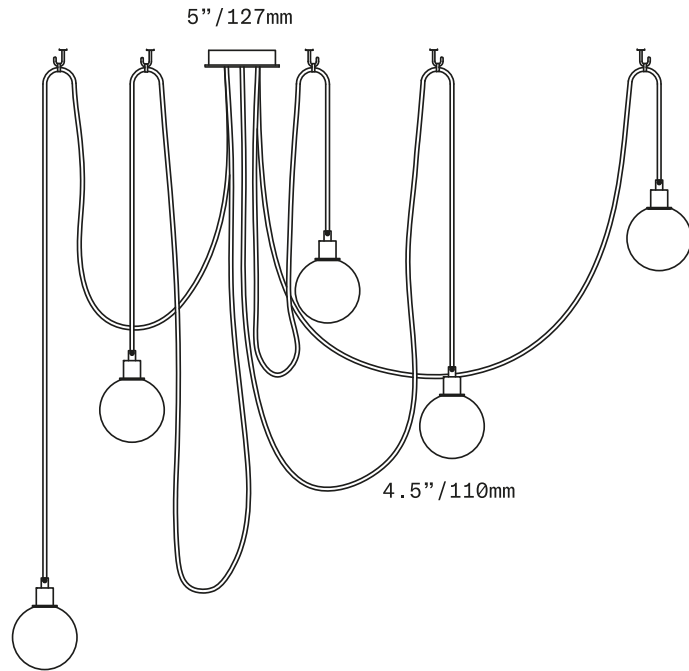

SkLO

Drape Hook 5

PENDANT

The Drape Hook 5 Pendant is a multi-pendant fixture featuring diffusers of handblown Czech glass suspended from a single canopy and swagged to ceiling hooks (included). Each pendant is suspended on a fabric-wrapped electrical cord and features a 4.5"/110mm diameter spherical glass diffuser. The glass diffusers are available in both "dipped" glass, featuring the SkLO double-dipped flame-polished mouth and "textured" glass, featuring a soft, frosted finish and subtle sculpted vertical ridges. Cord lengths are field adjustable. Infinite compositions are possible.

UL listed suitable for dry and damp locations (US & Canada)

Sockets 120V G9 7W Max

LED bulbs included

Requires recessed electrical box for installation

Accommodates sloped ceilings

Standard cord length 120" (3050mm) – field adjustable – longer lengths available at additional cost

All glass dimensions are approximate – handblown glass dimensions vary by nature and intent

Made in the Czech Republic

LT174 [---][--]

Drape Hook 5 Pendant

Dipped Glass colors

- Clear [CLR]
- New Blue [NBL]
- Olivin [OLV]
- Smoke [SMK]
- White [WHT]

Textured Glass colors

- Clear [TCL]
- Neutral Gray [NGT]
- Steel Blue [TSB]
- Whiskey [TWS]

Metal finishes

- Dark Oxidized [DX]
- Brushed Brass [BB]
- Brushed Nickel [BN]
- Polished Nickel [PN]

Cord colors

- Black
- Blue
- Gold
- Gray