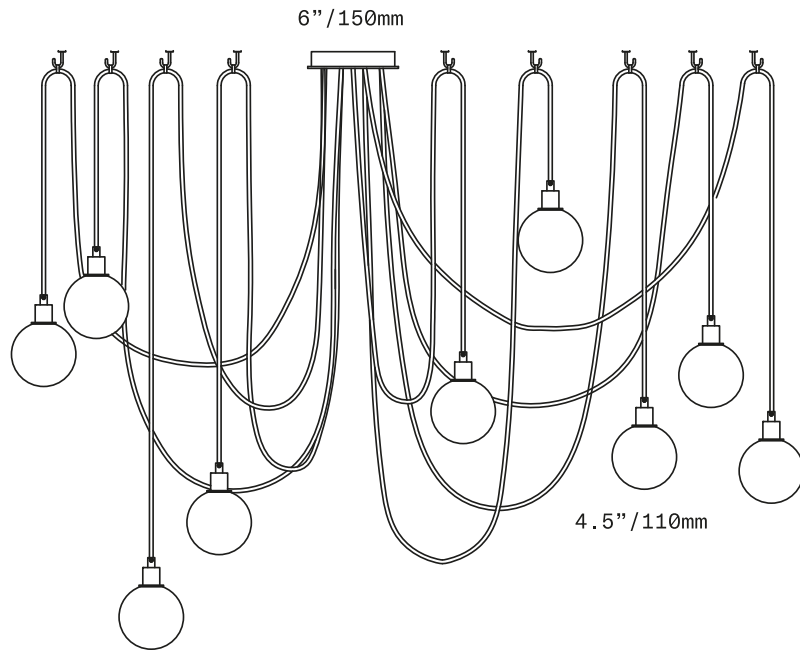

SkLO

Drape Hook 9

PENDANT

The Drape Hook 9 Pendant is a multi-pendant fixture featuring diffusers of handblown Czech glass suspended from a single canopy and swagged to ceiling hooks (included). Each pendant is suspended on a fabric-wrapped electrical cord and features a 4.5"/110mm diameter spherical glass diffuser. The glass diffusers are available in both "dipped" glass, featuring the SkLO double-dipped flame-polished mouth and "textured" glass, featuring a soft, frosted finish and subtle sculpted vertical ridges. Cord lengths are field adjustable. Infinite compositions are possible.

UL listed suitable for dry and damp locations (US & Canada)

Sockets 120V G9 7W Max

LED bulbs included

Requires recessed electrical box for installation

Accommodates sloped ceilings

Standard cord length 120" (3050mm) – field adjustable – longer lengths available at additional cost

All glass dimensions are approximate – handblown glass dimensions vary by nature and intent

Made in the Czech Republic

LT177 [---][--]

Drape Hook 9 Pendant

Dipped Glass colors

- Clear [CLR]
- New Blue [NBL]
- Olivin [OLV]
- Smoke [SMK]
- White [WHT]

Textured Glass colors

- Clear [TCL]
- Neutral Gray [NGT]
- Steel Blue [TSB]
- Whiskey [TWS]

Metal finishes

- Dark Oxidized [DX]
- Brushed Brass [BB]
- Brushed Nickel [BN]
- Polished Nickel [PN]

Cord colors

- Black
- Blue
- Gold
- Gray