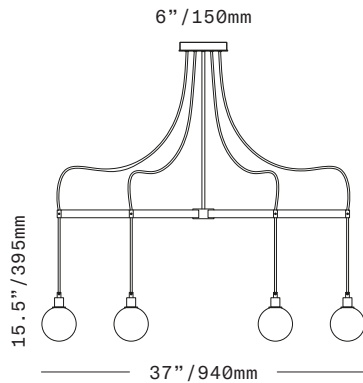

SkLO

Drape Arm 6

CHANDELIER

BOTTOM VIEW

BOTTOM VIEW

BOTTOM VIEW

The Drape Arm 6 Chandelier consists of 6 individual pendants suspended in a circle from a 6-spoke brass armature suspended in turn by a rigid brass stem. The glass diffusers are available in three shapes and in both "dipped" glass, featuring the SkLO double-dipped flame-polished mouth and "textured" glass, featuring a soft, frosted finish and subtle sculpted vertical ridges. Each pendant is suspended on a fabric-wrapped electrical cord. The exposed cords leave the canopy and pass through the ends of the individual arms.

UL listed suitable for dry and damp locations (US & Canada)

Sockets 120V G9 7W Max

LED bulbs included

Requires recessed electrical box for installation

Standard canopy does NOT accommodate sloped ceilings or swagging of this light. Other canopy options are available at an additional cost.

For compositions other than the standard, specify both rigid brass tube stem length (not field adjustable) and fabric-wrapped cord length (field-adjustable)

Minimum overall drop length: 26"/660mm

Standard composition overall lengths over 53"/1350mm available at additional cost

Fixture weights (approximate): **20lbs/9kg (LT)**
lbs/11kg (LT374)
lbs/9kg (LT393)

All glass dimensions are approximate – handblown glass dimensions vary by nature and intent

Made in the Czech Republic

LT369 [---][--] 4.5"/110mm sphere glass
 LT374 [---][--] 7"/180mm sphere glass
 LT393 [---][--] 6"/150mm ellipsoid glass