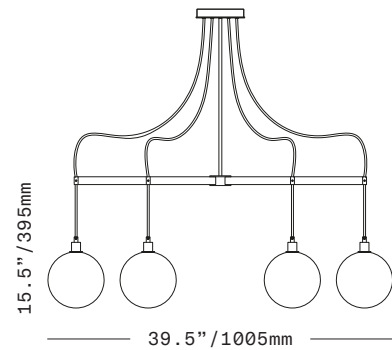

SkLO

Drape Arm 6

CHANDELIER

BOTTOM VIEW

BOTTOM VIEW

BOTTOM VIEW

The Drape Arm 6 Chandelier consists of 6 individual pendants suspended in a circle from a 6-spoke brass armature suspended in turn by a rigid brass stem. The glass diffusers are available in three shapes and in both "dipped" glass, featuring the SkLO double-dipped flame-polished mouth and "textured" glass, featuring a soft, frosted finish and subtle sculpted vertical ridges. Each pendant is suspended on a fabric-wrapped electrical cord. The exposed cords leave the canopy and pass through the ends of the individual arms.

UL listed suitable for dry and damp locations (US & Canada)

Sockets 120V G9 7W Max

LED bulbs included

Requires recessed electrical box for installation

Standard canopy does NOT accommodate sloped ceilings or swagging of this light. Other canopy options are available at an additional cost.

For compositions other than the standard, specify both rigid brass tube stem length (not field adjustable) and fabric-wrapped cord length (field-adjustable)

Minimum overall drop length: 26"/660mm

Standard composition overall lengths over 53"/1350mm available at additional cost

Fixture weights (approximate): **20lbs/9kg (LT)**
lbs/11kg (LT374)
lbs/9kg (LT393)

All glass dimensions are approximate – handblown glass dimensions vary by nature and intent

Made in the Czech Republic

LT369 [---][--] 4.5"/110mm sphere glass
 LT374 [---][--] 7"/180mm sphere glass
 LT393 [---][--] 6"/150mm ellipsoid glass