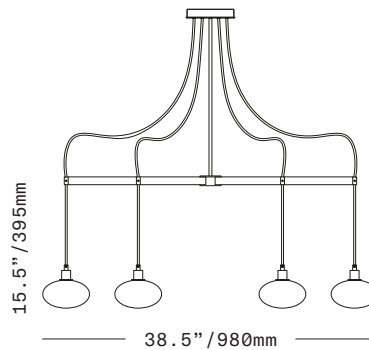

SkLO

Drape Arm 6

CHANDELIER

BOTTOM VIEW

BOTTOM VIEW

BOTTOM VIEW

The Drape Arm 6 Chandelier consists of 6 individual pendants suspended in a circle from a 6-spoke brass armature suspended in turn by a rigid brass stem. The glass diffusers are available in three shapes and in both "dipped" glass, featuring the SkLO double-dipped flame-polished mouth and "textured" glass, featuring a soft, frosted finish and subtle sculpted vertical ridges. Each pendant is suspended on a fabric-wrapped electrical cord. The exposed cords leave the canopy and pass through the ends of the individual arms.

UL listed suitable for dry and damp locations (US & Canada)

Sockets 120V G9 7W Max

LED bulbs included

Requires recessed electrical box for installation

Standard canopy does NOT accommodate sloped ceilings or swagging of this light. Other canopy options are available at an additional cost.

For compositions other than the standard, specify both rigid brass tube stem length (not field adjustable) and fabric-wrapped cord length (field-adjustable)

Minimum overall drop length: 26"/660mm

Standard composition overall lengths over 53"/1350mm available at additional cost

Fixture weights (approximate): **20lbs/9kg (LT)**
lbs/11kg (LT374)
lbs/9kg (LT393)

All glass dimensions are approximate – handblown glass dimensions vary by nature and intent

Made in the Czech Republic

LT369 [---][--] 4.5"/110mm sphere glass
 LT374 [---][--] 7"/180mm sphere glass
 LT393 [---][--] 6"/150mm ellipsoid glass