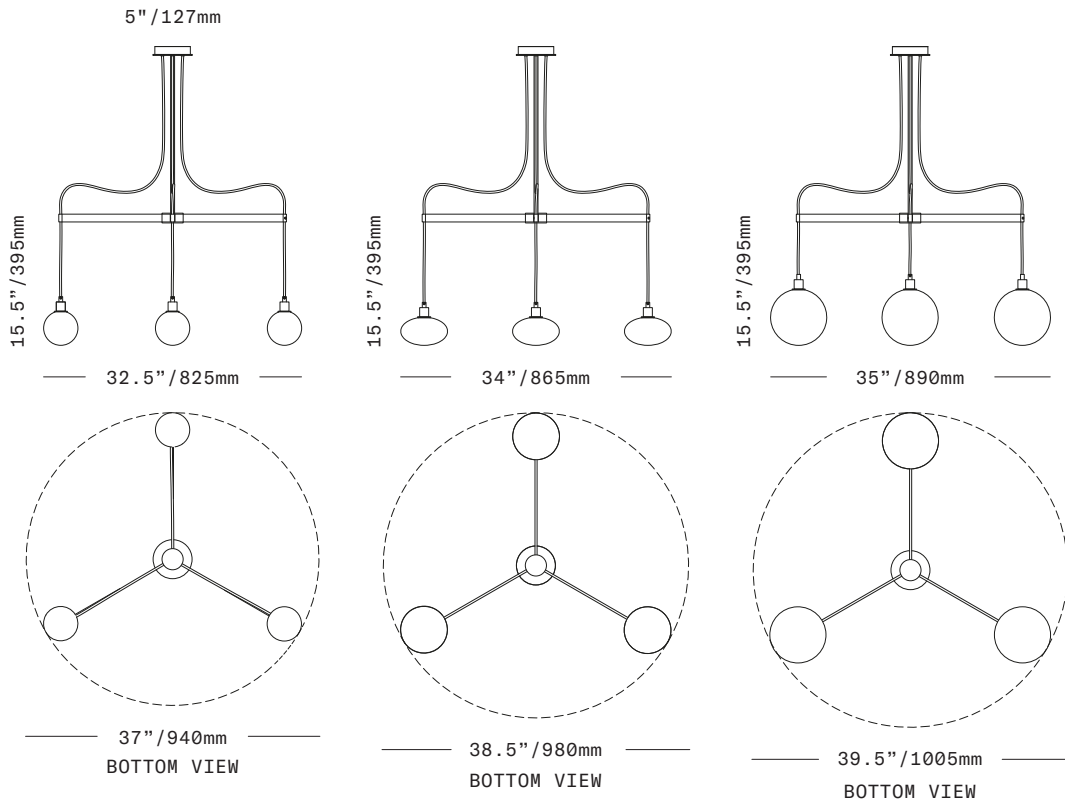

SkLO

Drape Arm 3

CHANDELIER

The Drape Arm 3 Chandelier consists of 3 individual pendants suspended from a 3-spoke brass armature suspended from a single canopy. The glass diffusers are available in three shapes and in both "dipped" glass, featuring the SkLO double-dipped flame-polished mouth and "textured" glass, featuring a soft, frosted finish and subtle sculpted vertical ridges. The exposed cords leave the canopy and pass through the individual arms.

UL listed suitable for dry and damp locations (US & Canada)

Sockets 120V G9 7W Max

LED bulbs included

Requires recessed electrical box for installation

Standard canopy does NOT accommodate sloped ceilings or swagging of this light. Other canopy options are available at an additional cost.

For compositions other than the standard, specify both rigid brass tube stem length (not field adjustable) and fabric-wrapped cord length (field-adjustable)

Minimum overall drop length: 26"/660mm

Standard composition overall lengths over 53"/1350mm available at additional cost

Fixture weights (approximate): **15lbs/7kg (LT**
lbs/9kg (LT359)
lbs/7kg (LT392)

All glass dimensions are approximate – handblown glass dimensions vary by nature and intent

Made in the Czech Republic

LT360 [---][--] 4.5"/110mm sphere glass
 LT359 [---][--] 7"/180mm sphere glass
 LT392 [---][--] 6"/150mm ellipsoid glass