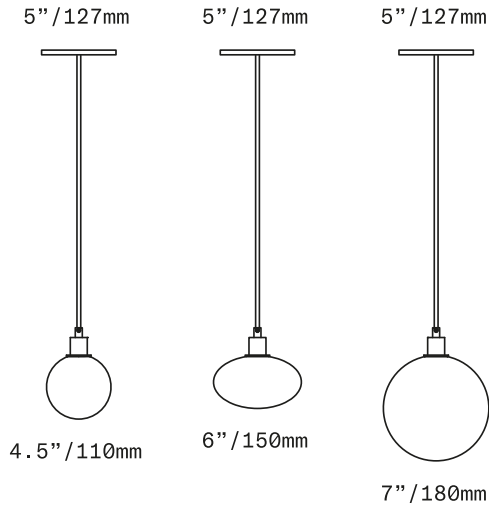

SkLO

Drape

PENDANT

This minimalist pendant features a single diffuser of handblown Czech glass suspended on a fabric-wrapped electrical cord. The glass diffusers are available in three shapes and in both "dipped" glass, featuring the SkLO double-dipped flame-polished mouth and "textured" glass, featuring a soft, frosted finish and subtle sculpted vertical ridges. Cord length is field adjustable.

UL listed suitable for dry and damp locations (US & Canada)

Socket 120V G9 7W Max

LED bulb included

Requires recessed electrical box for installation

Accommodates sloped ceilings

This fixture is compatible with one or more of SkLO customizable multi-pendant canopy systems. Visit the Accessories page on our website to see available systems and review compatibility

Field adjustable – Standard cord length 120" (3050mm) – longer lengths available at additional cost

Fixture weights (approximate): 3lbs/1.4kg (LT160)

lbs/2kg (LT161)

3lbs/1.4kg (LT162)

All glass dimensions are approximate – handblown glass dimensions vary by nature and intent

Made in the Czech Republic

LT160 [---][--]

4.5"/110mm sphere glass

LT161 [---][--]

7"/180mm sphere glass

LT162 [---][--]

6"/150mm ellipsoid glass

Dipped Glass colors