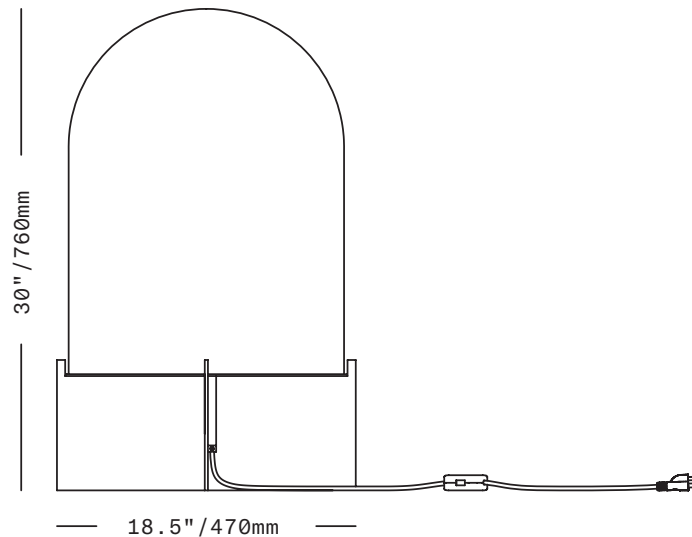

## Dome

LIGHT

A large dome of handblown Czech glass with a frosted finish rests atop a custom base made of vertical solid brass plates. A brass ring fits onto the base as a seat for the glass dome. Imposing in size, it can work on large furniture, or the floor, depending on the decor. While large, the softness of the frosted glass and minimal presence of the base make it approachable and compelling.

UL listed suitable for dry locations only (US & Canada)

Socket 120V E26 60W Max

LED bulb included

72"/1800mm black fabric-wrapped cord with in-line switch

All glass dimensions are approximate – handblown glass dimensions vary by nature and intent