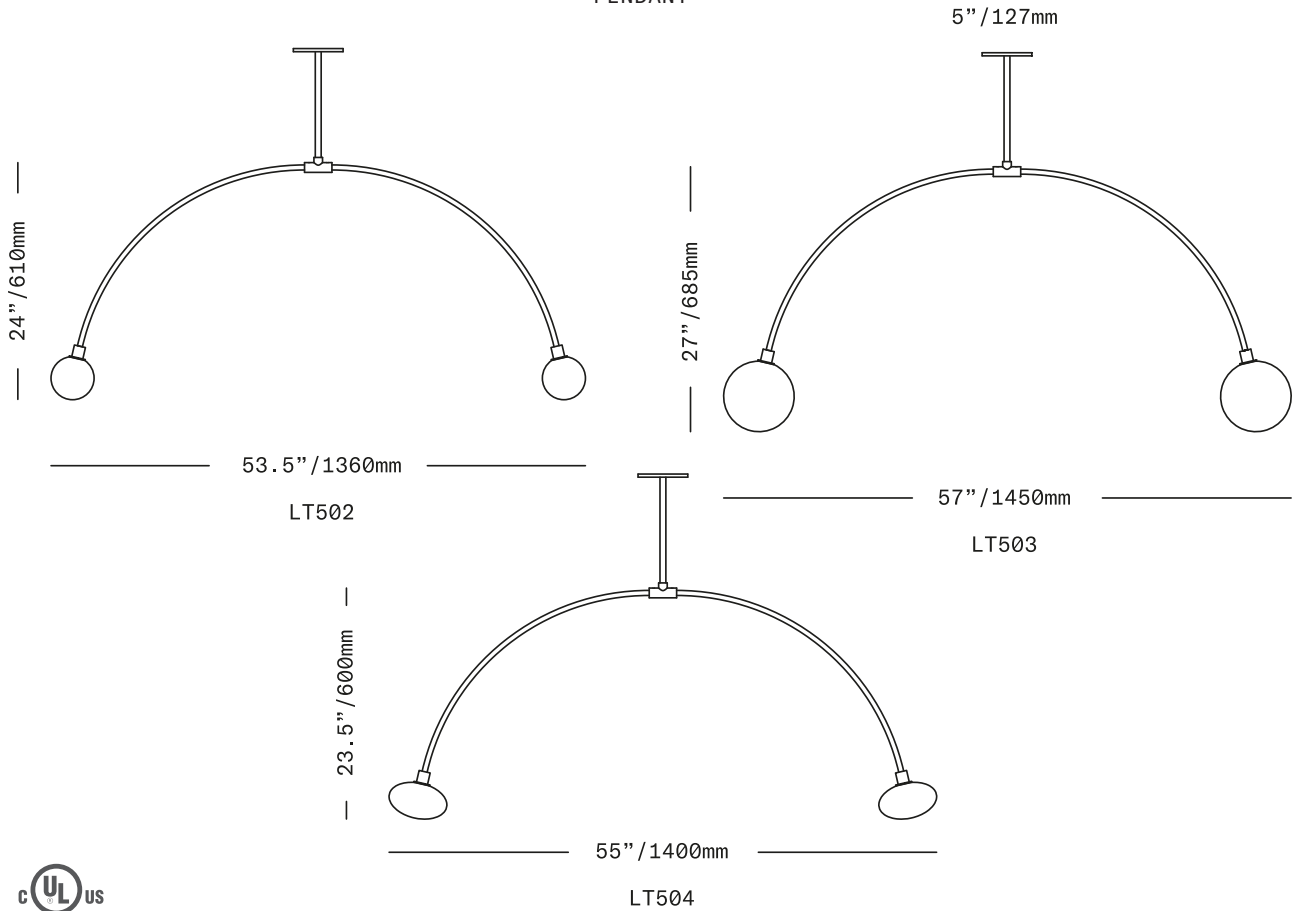

SkLO

Balance 2.0

PENDANT

Symmetrical downward curving arms hold glass diffusers of handblown Czech glass. Suspended on a rigid brass tube stem. The glass diffusers are available in three shapes and in both "dipped" glass, featuring the SkLO double-dipped flame-polished mouth and "textured" glass, featuring a soft, frosted finish and subtle sculpted vertical ridges.

UL listed suitable for dry and damp locations (US & Canada)

Sockets 120V G9 7W Max

LED bulbs included

Requires recessed electrical box for installation

Standard canopy does NOT accommodate sloped ceilings or swagging of this light. Other canopy options are available at an additional cost.

Visit the Accessories page on our website to see available canopy options and review compatibility

This fixture is compatible with one or more of SkLO customizable multi-pendant canopy systems. Visit the Accessories page on our website to see available systems and review compatibility

Specify overall drop length – Rigid brass tube stems are not field adjustable

Minimum overall drop length: 36"/910mm

Lengths over 60"/1520mm available at additional cost

Fixture weights (approximate): 15lbs/7kg (LT502)

lbs/8kg (LT503)

lbs/7kg (LT504)

All glass dimensions are approximate – handblown glass dimensions vary by nature and intent

Made in the Czech Republic

LT502 [---][--] 4.5"/110mm sphere glass
LT503 [---][--] 7"/180mm sphere glass
LT504 [---][--] 6"/150mm ellipsoid glass

Dipped Glass colors

- ☐ Clear [CLR]
- ☐ New Blue [NBL]
- ☐ Olivin [OLV]
- ☐ Smoke [SMK]
- ☐ White [WHT]

Textured Glass colors

- ☐ Clear [TCL]
- ☐ Neutral Gray [NGT]
- ☐ Steel Blue [TSB]
- ☐ Whiskey [TWS]

Metal finishes

- ☐ Dark Oxidized [DX]
- ☐ Brushed Brass [BB]
- ☐ Brushed Nickel [BN]
- ☐ Polished Nickel [PN]