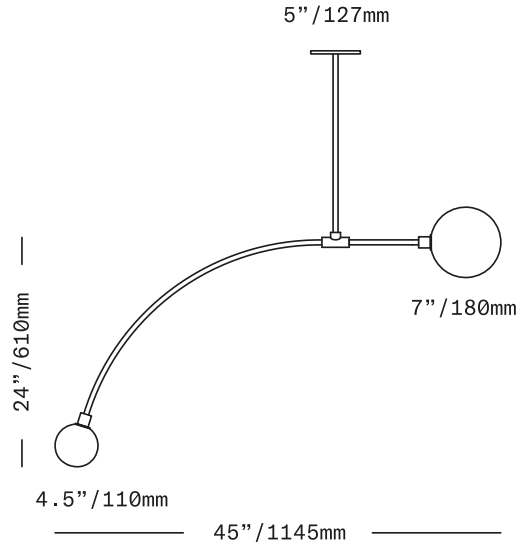

SkLO

Balance 1.0

PENDANT

A minimal, sculptural suspended light composed of a larger, 7"/180mm diffuser of handblown Czech glass on a short horizontal stem opposite a smaller, 4.5"/110mm diffuser on a longer, downward arching stem. The glass diffusers are available in both "dipped" glass, featuring the SkLO double-dipped flame-polished mouth and "textured" glass, featuring a soft, frosted finish and subtle sculpted vertical ridges.

UL listed suitable for dry and damp locations (US & Canada)

Sockets 120V G9 7W Max

LED bulbs included

Requires recessed electrical box for installation

Standard canopy does NOT accommodate sloped ceilings or swagging of this light. Other canopy options are available at an additional cost. Visit the Accessories page on our website to see available canopy options and review compatibility

This fixture is compatible with one or more of SkLO customizable multi-pendant canopy systems. Visit the Accessories page on our website to see available systems and review compatibility

Specify overall drop length – Rigid brass tube stems are not field adjustable

Minimum overall drop length: 36"/910mm

Lengths over 60"/1520mm available at additional cost

Fixture weight (approximate): 10lbs/5kg

All glass dimensions are approximate – handblown glass dimensions vary by nature and intent