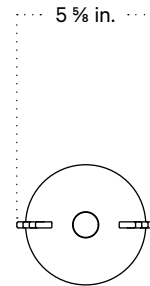

## Notes

1. This fixture is portable.
2. To turn fixture on and off, press down on knob. Turn knob counter clockwise to dim. This fixture includes memory functions and will remain at the current brightness once turned off  
  
W wireless charging, fixture includes Magnet Wireless Charger with 1
4. When fixture is charging, the light will flash three times and takes 8 hrs to charge from 0% to 100%.
5. Battery lasts up to 10 hours at the maximum brightness.

Updated July 12, 2023

Side View

Top View

Front View

Isometric View

Brass

Brass

Patina Brass