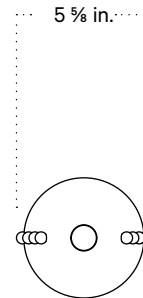

In Common With

Brass Gemma Table Lamp, Small
Technical Specifications

Brass Gemma Table Lamp, Small

Technical Specifications

Materials	Brass		
Product weight	1.5 lbs		
Lead time	6 weeks		
Integrated LED	1800 K	K / 0.3 W	W
	warm on dim		
Dimmer	Integrated dimmer switch		
Certifications	UL listed, wet-rated		

Notes

1. This fixture is portable.
2. To turn fixture on and off, press down on knob. Turn knob counter clockwise to dim. This fixture includes memory functions and will remain at the current brightness once turned off
3. With wireless charging, fixture includes Magnet Wireless Charger with 10W wireless charging, fixture includes Magnet Wireless Charger with 10W wireless charging.
4. When fixture is charging, the light will flash three times and takes 8 hrs to charge from 0% to 100%.
5. Battery lasts up to 10 hours at the maximum brightness.

Updated July 11, 2023

Side View

Top View

Front View

Isometric View

Brass

Brass

Patina Brass