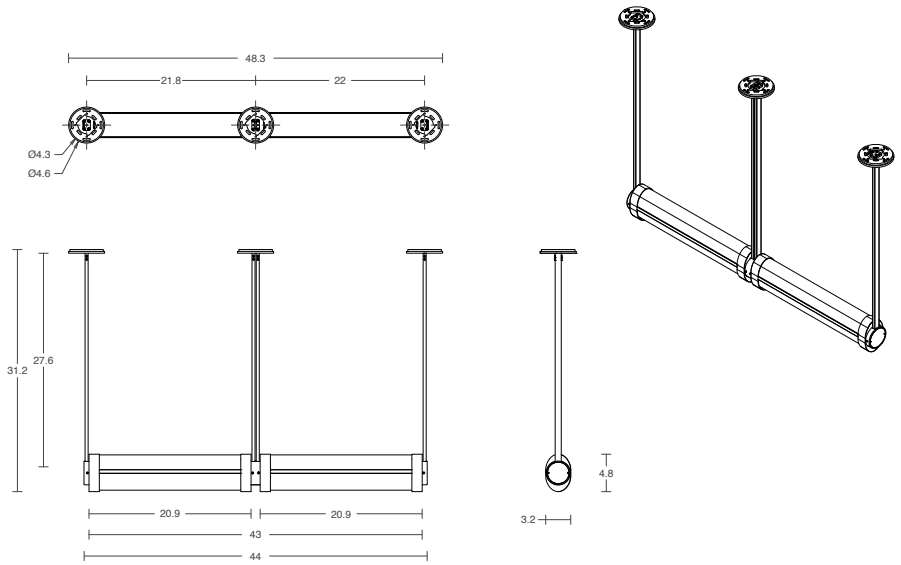

SWIVEL COLLECTION

DOUBLE PENDANT

SMALL & SMALL

LIGHT SOURCE

2 x 18W LED Board 24V
2700K warm white
3600 lumens
Dimmable

INSTALLATION

Supplied with external driver

WEIGHT

24.69lb

MEDIUM & MEDIUM

LIGHT SOURCE

2 x 26W LED Board 24V
2700K warm white
5200 lumens
Dimmable

INSTALLATION

Supplied with external driver and mounting plate to fit 4.0 square Jbox

WEIGHT

28.66lb