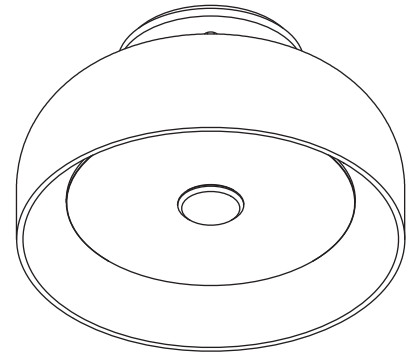

ROLO COLLECTION

DOWNWARD FACING MEDIUM FLUSH MOUNT PENDANT

ROLO COLLECTION

ARTICOLOSTUDIOS.COM

DOWNWARD FACING MEDIUM FLUSH MOUNT PENDANT

26V3

ABOUT ROLO

Rolo is an elegant extended family of twelve variations on a sculptural form reminiscent of 1980s Milanese design, yet markedly contemporary. A range of finishes effects warm or cool accents as desired.

LEAD TIME

8 - 10 weeks

LIGHT SOURCE

5.6W LED Board
500 lumens
2700K
95+ CRI
Dimmable

INSTALLATION

Supplied with an external driver and mounting plate to fit 4.0 square Jbox

FITTING OPTION

Glass Reflector