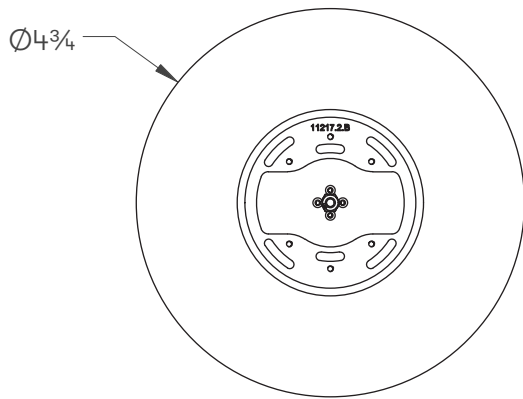

ROLO COLLECTION

DOWNWARD FACING MEDIUM FLUSH MOUNT PENDANT

ROLO COLLECTION

ARTICOLOSTUDIOS.COM

DOWNWARD FACING MEDIUM FLUSH MOUNT PENDANT

26V3

ABOUT ROLO

Rolo is an elegant extended family of twelve variations on a sculptural form reminiscent of 1980s Milanese design, yet markedly contemporary. A range of finishes effects warm or cool accents as desired.

LEAD TIME

8 - 10 weeks

LIGHT SOURCE

5.6W LED Board
500 lumens
2700K
95+ CRI
Dimmable

INSTALLATION

Supplied with an external driver and mounting plate to fit 4.0 square Jbox

FITTING OPTION

Glass Reflector

WEIGHT

9 lb

CERTIFICATION STANDARD

UL

WARRANTY

3 years

FITTING FINISHES

Brass
Bronze*
Satin Nickel
Black Powder Coat