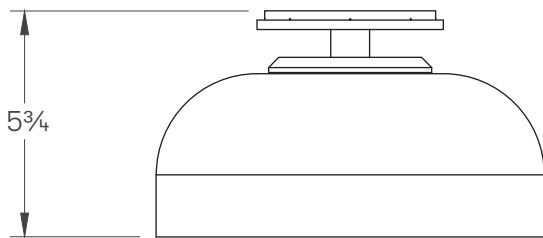

ROLO COLLECTION

DOWNWARD FACING MEDIUM FLUSH MOUNT PENDANT

ROLO COLLECTION

ARTICOLOSTUDIOS.COM

DOWNWARD FACING MEDIUM FLUSH MOUNT PENDANT

26V3

ABOUT ROLO

Rolo is an elegant extended family of twelve variations on a sculptural form reminiscent of 1980s Milanese design, yet markedly contemporary. A range of finishes effects warm or cool accents as desired.