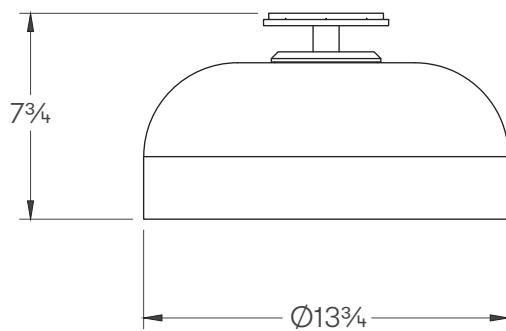

ROLO COLLECTION

DOWNWARD FACING LARGE FLUSH MOUNT PENDANT

ROLO COLLECTION

ARTICOLOSTUDIOS.COM

DOWNWARD FACING LARGE FLUSH MOUNT PENDANT

26V2

ABOUT ROLO

Rolo is an elegant extended family of twelve variations on a sculptural form reminiscent of 1980s Milanese design, yet markedly contemporary. A range of finishes effects warm or cool accents as desired.

LEAD TIME

8 - 10 weeks

LIGHT SOURCE

5.6W LED Board
500 lumens
2700K
95+ CRI
Dimmable

INSTALLATION

Supplied with an external driver and mounting plate to fit 4.0 square Jbox

FITTING OPTION

Glass Reflector