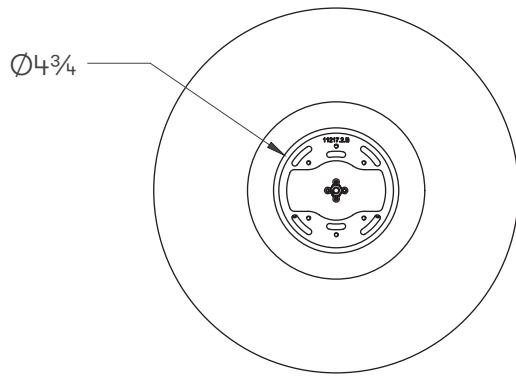

ROLO COLLECTION

DOWNWARD FACING LARGE FLUSH MOUNT PENDANT

ROLO COLLECTION

ARTICOLOSTUDIOS.COM

DOWNWARD FACING LARGE FLUSH MOUNT PENDANT

26V2

ABOUT ROLO

Rolo is an elegant extended family of twelve variations on a sculptural form reminiscent of 1980s Milanese design, yet markedly contemporary. A range of finishes effects warm or cool accents as desired.

LEAD TIME

8 - 10 weeks

LIGHT SOURCE

5.6W LED Board
500 lumens
2700K
95+ CRI
Dimmable

INSTALLATION

Supplied with an external driver and mounting plate to fit 4.0 square Jbox

FITTING OPTION

Glass Reflector