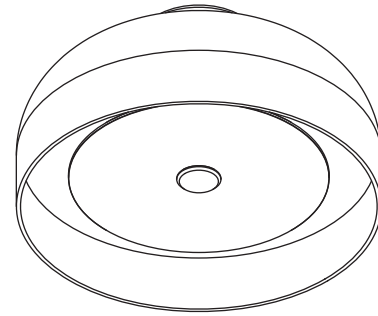

ROLO COLLECTION

DOWNWARD FACING LARGE FLUSH MOUNT PENDANT

ROLO COLLECTION

ARTICOLOSTUDIOS.COM

DOWNWARD FACING LARGE FLUSH MOUNT PENDANT

26V2

ABOUT ROLO

Rolo is an elegant extended family of twelve variations on a sculptural form reminiscent of 1980s Milanese design, yet markedly contemporary. A range of finishes effects warm or cool accents as desired.

LEAD TIME

8 - 10 weeks

LIGHT SOURCE

5.6W LED Board
500 lumens
2700K
95+ CRI
Dimmable

INSTALLATION

Supplied with an external driver and mounting plate to fit 4.0 square Jbox

FITTING OPTION

Glass Reflector