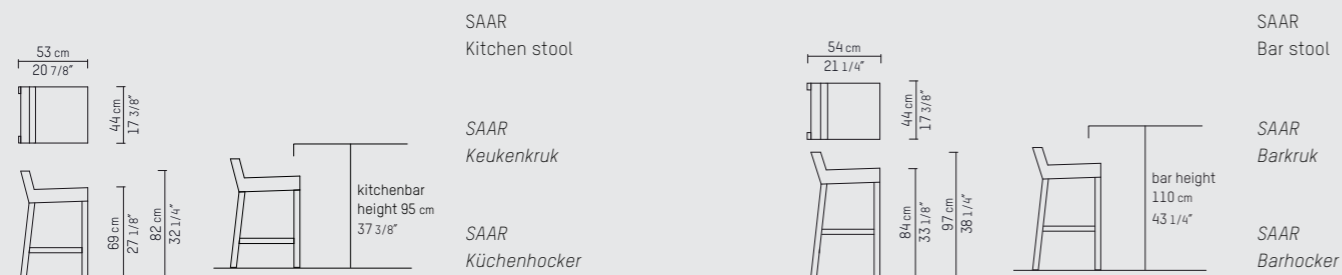

PIETBOON

SAAR KITCHEN & BAR STOOL

ENGLISH

The SAAR kitchen stool is elegant and durable, ideal for a touch of low-key luxury with family or friends. The classic design embraces a solid oak frame and leather low-back seating, finished with the unique Piet Boon stitching. The SAAR bar stool is robust and durable, following Piet Boon's original iconic SAAR design.

Seat depth / zitdiepte / Sitztiefe: 44 cm / 17 3/8" inch

PIETBOON

SAAR
KITCHEN &
BAR STOOL

SPECIFICATION
SPECIFICATIE
SPEZIFIKATION

ENGLISH

Upholstery	Piet Boon fabrics cat.P and High Performance. Piet Boon leathers cat.D, S and R.	
Colors oak	Legs and arms upholstered or in oak, in Black (BL), Dark brown (WE), Taupe (TP), Grey (GR), Grey brown (GB), Natural (BG), Dust grey (DG), Smoke grey (SG), White (WH), Opaque white (OW).	
Material	Oak frame, with stretch fabric in the seat. Covered with high resilience foam and polyester fibers.	
Weight / CBM	Kitchen stool	12 kg / 0,25 m ³
	Bar stool	14 kg / 0,29 m ³