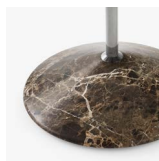

→ Emperador
Marble and
Dark Chrome