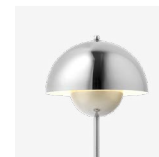

& Tradition

Flowerpot ^{VP3}
Verner Panton
1968

H: 50cm / 19.7in

Shade Ø: 23cm / 9.06in

Flowerpot^{VP3} Verner Panton 1968

Product description

Table Lamp

Environment

Indoor

Material

Painted steel, stainless steel & PVC cord.

Production process

Both shades are made of deep-drawn steel.

Dimensions

Ø: 23 cm / 9.06 in

H: 50cm / 19.7in

→ Dark Plum

→ Tangy Pink

→ Swim Blue

→ Signal Green

→ Vermilion Red

→ Matt Light Grey

→ Matt Black

→ Matt White

→ Stone Blue

→ Grey Beige

→ Brass-plated

→ Chrome-plated

→ Steel Blue

→ Ivory

→ Zesty Orange