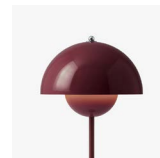

& Tradition

Flowerpot ^{VP3}
Verner Panton
1968

H: 50cm / 19.7in

Shade Ø: 23cm / 9.06in

Flowerpot^{VP3} Verner Panton 1968

Product description

Table Lamp

Environment

Indoor

Material

Painted steel, stainless steel & PVC cord.

Production process

Both shades are made of deep-drawn steel.

Dimensions

Ø: 23 cm / 9.06 in

H: 50cm / 19.7in

→ Dark Plum

→ Tangy Pink

→ Swim Blue

→ Signal Green

→ Vermilion Red

→ Matt Light Grey

→ Matt Black

→ Matt White

→ Stone Blue

→ Grey Beige

→ Brass-plated

→ Chrome-plated

→ Steel Blue

→ Ivory

→ Zesty Orange