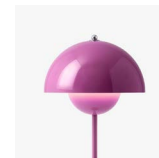

& Tradition

Flowerpot ^{VP3}
Verner Panton
1968

H: 50cm / 19.7in

Shade Ø: 23cm / 9.06in

Flowerpot^{VP3} Verner Panton 1968

Product description

Table Lamp

Environment

Indoor

Material

Painted steel, stainless steel & PVC cord.

Production process

Both shades are made of deep-drawn steel.

Dimensions

Ø: 23 cm / 9.06 in

H: 50cm / 19.7in

→ Dark Plum

→ Tangy Pink

→ Swim Blue

→ Signal Green

→ Vermilion Red

→ Matt Light Grey

→ Matt Black

→ Matt White

→ Stone Blue

→ Grey Beige

→ Brass-plated

→ Chrome-plated

→ Steel Blue

→ Ivory

→ Zesty Orange