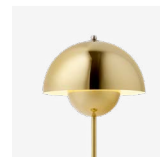

& Tradition

Flowerpot ^{VP3}
Verner Panton
1968

H: 50cm / 19.7in

Shade Ø: 23cm / 9.06in

Flowerpot^{VP3} Verner Panton 1968

Product description

Table Lamp

Environment

Indoor

Material

Painted steel, stainless steel & PVC cord.

Production process

Both shades are made of deep-drawn steel.

Dimensions

Ø: 23 cm / 9.06 in

H: 50cm / 19.7in

→ Dark Plum

→ Tangy Pink

→ Swim Blue

→ Signal Green

→ Vermilion Red

→ Matt Light Grey

→ Matt Black

→ Matt White

→ Stone Blue

→ Grey Beige

→ Brass-plated

→ Chrome-plated

→ Steel Blue

→ Ivory

→ Zesty Orange