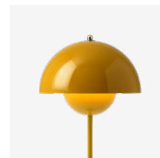

H: 50cm / 19.7in

Shade Ø: 23cm / 9.06in

Flowerpot^{VP3} Verner Panton 1968

Product description

Table Lamp

Environment

Indoor

Material

Painted steel, stainless steel & PVC cord.

Production process

Both shades are made of deep-drawn steel.

Dimensions

Ø: 23 cm / 9.06 in

H: 50cm / 19.7in

Packaging dimensions

H: 45.0cm / 17.7in, W: 29.0cm / 11.4in,

D: 26.0cm / 10.2in

Colli quantity

1 pc

Weight

Product: 4.5 kg. / Incl. packaging: 5.8 kg

Voltage

220-240V - 50Hz

Light source

E27 Max 40 Watt. Bulb is not included.

Certifications

Spare Parts

Upper shade

Bracket

Logo & Top ball (set)

Cord length

200cm / 78.74in

Impact

-The supplier uses ISO 14001, an environmental management system that helps minimise their negative impact.

-The supplier uses ISO 9001, a quality management system that helps meet strict safety requirements.

-The supplier has passed a strict audit confirming compliance with high standards of safety, workers' rights and environmental protection.

-The supplier operates a BSCI-audited facility, ensuring compliance with international social responsibility standards.

Manufacturer

Produced in PRC by Nine United China Ltd

Cleaning Instructions

[Please see our Maintenance & Care instructions here](#)

→ Stock item

Available in stock

→ Mustard