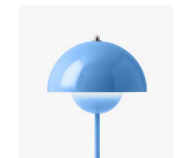

& Tradition

Flowerpot ^{VP3}
Verner Panton
1968

H: 50cm / 19.7in

Shade Ø: 23cm / 9.06in

Flowerpot^{VP3} Verner Panton 1968

Product description

Table Lamp

Environment

Indoor

Material

Painted steel, stainless steel & PVC cord.

Production process

Both shades are made of deep-drawn steel.

Dimensions

Ø: 23 cm / 9.06 in

H: 50cm / 19.7in

→ Dark Plum

→ Tangy Pink

→ Swim Blue

→ Signal Green

→ Vermilion Red

→ Matt Light Grey

→ Matt Black

→ Matt White

→ Stone Blue

→ Grey Beige

→ Brass-plated

→ Chrome-plated

→ Steel Blue

→ Ivory

→ Zesty Orange