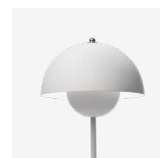

& Tradition

Flowerpot ^{VP3}
Verner Panton
1968

H: 50cm / 19.7in

Shade Ø: 23cm / 9.06in

Flowerpot^{VP3} Verner Panton 1968

Product description

Table Lamp

Environment

Indoor

Material

Painted steel, stainless steel & PVC cord.

Production process

Both shades are made of deep-drawn steel.

Dimensions

Ø: 23 cm / 9.06 in

H: 50cm / 19.7in

→ Dark Plum

→ Tangy Pink

→ Swim Blue

→ Signal Green

→ Vermilion Red

→ Matt Light Grey

→ Matt Black

→ Matt White

→ Stone Blue

→ Grey Beige

→ Brass-plated

→ Chrome-plated

→ Steel Blue

→ Ivory

→ Zesty Orange