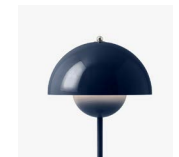

& Tradition

Flowerpot ^{VP3}
Verner Panton
1968

H: 50cm / 19.7in

Shade Ø: 23cm / 9.06in

Flowerpot^{VP3} Verner Panton 1968

Product description

Table Lamp

Environment

Indoor

Material

Painted steel, stainless steel & PVC cord.

Production process

Both shades are made of deep-drawn steel.

Dimensions

Ø: 23 cm / 9.06 in

H: 50cm / 19.7in

→ Dark Plum

→ Tangy Pink

→ Swim Blue

→ Signal Green

→ Vermilion Red

→ Matt Light Grey

→ Matt Black

→ Matt White

→ Stone Blue

→ Grey Beige

→ Brass-plated

→ Chrome-plated

→ Steel Blue

→ Ivory

→ Zesty Orange