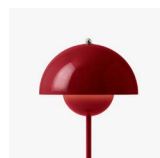

& Tradition

Flowerpot ^{VP3}
Verner Panton
1968

H: 50cm / 19.7in

Shade Ø: 23cm / 9.06in

Flowerpot^{VP3} Verner Panton 1968

Product description

Table Lamp

Environment

Indoor

Material

Painted steel, stainless steel & PVC cord.

Production process

Both shades are made of deep-drawn steel.

Dimensions

Ø: 23 cm / 9.06 in

H: 50cm / 19.7in

→ Dark Plum

→ Tangy Pink

→ Swim Blue

→ Signal Green

→ Vermilion Red

→ Matt Light Grey

→ Matt Black

→ Matt White

→ Stone Blue

→ Grey Beige

→ Brass-plated

→ Chrome-plated

→ Steel Blue

→ Ivory

→ Zesty Orange