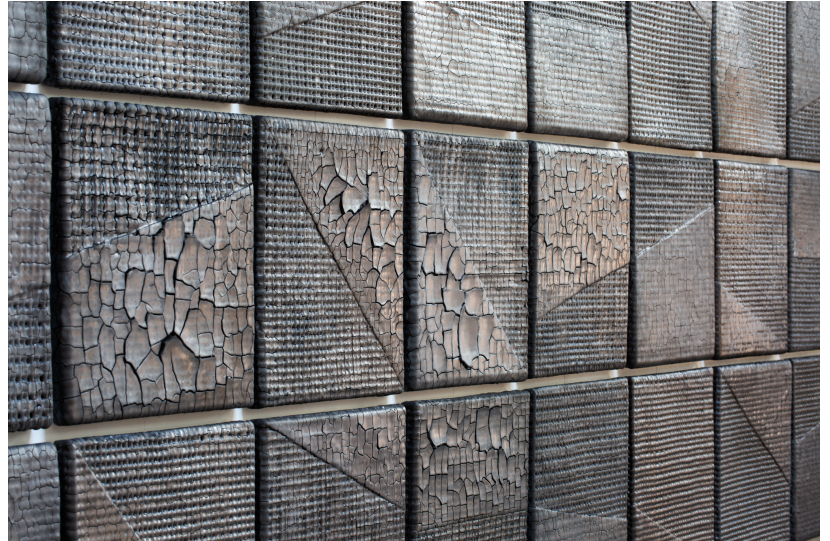

Wall Pattern

178"W x 80"H x 1.5"D

Metallic Black

*Made to order unless otherwise noted.

- Custom sizes available.
- Tiles in photo measure approximately: 19"W x 19"H x 1.5"D each.
- Pricing is estimated per project, according to the size and quantity of components.
- Custom options may include size, shape, pattern, and finish. Please inquire for specific installations.
- Additional finish options are available, please check the web-site or contact us by email for more information.
- Variations occur naturally, no two pieces are identical.
- Wall tiles can be backlit.