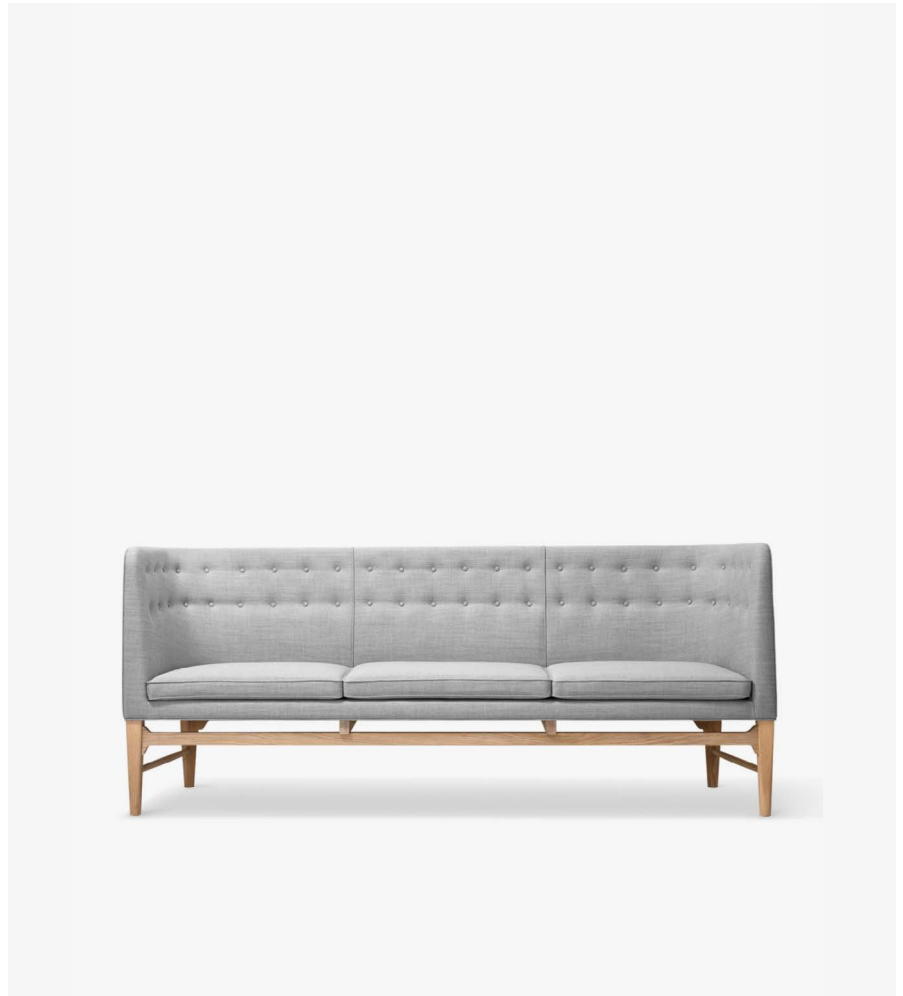

H: 82cm / 32.3in

D: 62cm / 24.4in
L: 200cm / 78.7in
Seating H: 44cm / 17.3in,
Seating D: 50cm / 19.7in

Mayor^{AJ5}

Arne Jacobsen & Flemming Lassen

1939

Product category

Sofa

Environment

Indoor

Material

Solid oak or walnut base, internal solid wood frame, elastic belts, CMHR foam, fabric or leather upholstery

Production process

The frame is made from solid beech and plywood and subsequently covered in HR foam and polyester wadding. The solid wood legs are turned and CNC milled.

Finishes

Oiled Oak, Smoked Oiled Oak
Black Lacquered Oak (RAL 9005)
and Oiled Walnut

Gliders

The legs are fitted with felt gliders as standard.

Dimensions

H: 82cm / 32.3in, D: 62cm / 24.4in, L:
200cm / 78.7in, Seating H: 44cm / 17.3in,
Seating D: 50cm / 19.7in

Weight

Product: 45 kg / Incl. packaging: 82 kg

Strength, durability and safety testing

The sofa is tested for strength, durability and safety according to EN 15373 Level 2 – General contract use.

Packaging dimensions

H: 205cm / 80.7in, W: 85.5cm / 33.7in,
D: 65 cm / 25.6in

Colli quantity

1 pc

COM - Material Consumption

Fabric usage; 6.5 meters based on 140cm roll
Leather usage; 11 square meters. COM must be approved by &Tradition to ensure suitability for upholstery

Cleaning instructions

[Please see our Maintenance & Care instructions here](#)