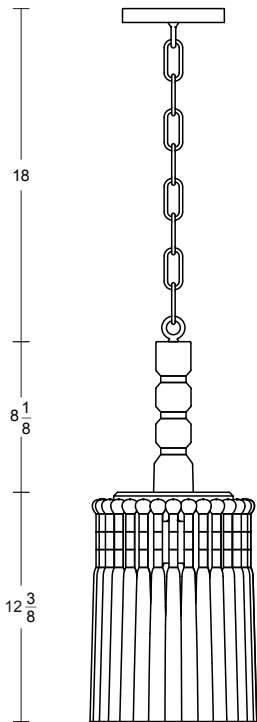

ELLA

9" PENDANT CEILING LAMP

- 9" outer diameter.
- Wood disc available in solid walnut or quarter sawn white oak with distressed finish. Custom wood finishes available.
- Solid brass chain drop is available in 3 different hand-applied patina finishes - golden brass, antique nickel or oiled bronze.
- 18" ceiling drop is standard, custom drops available - 12" to 76" at no charge, larger drops please enquire when ordering. Drops larger than 24" are available with a single chain, see separate line sheet.
- Tassels are linen and trimmed level to 12 3/8" length. FR 701 treatment available. Solution dyed acrylic available for outdoor or high traffic areas.
- Various tassel styles, custom length and color available.
- UL Listed for damp locations, triple standard medium base bulb, 40w max. Custom wiring options available. 220V for EU installations.

HIGHLIGHTS

- Brass construction
- Hand-patina finishes
- Custom diameters and tassels size available
- Multi pendant large fixtures are available, please enquire