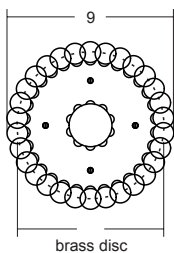

ELLA

9" PENDANT CEILING LAMP

- 9" outer diameter.
- Wood disc available in solid walnut or quarter sawn white oak with distressed finish. Custom wood finishes available.
- Solid brass chain drop is available in 3 different hand-applied patina finishes - golden brass, antique nickel or oiled bronze.
- 18" ceiling drop is standard, custom drops available - 12" to 76" at no charge, larger drops please enquire when ordering. Drops larger than 24" are available with a single chain, see separate line sheet.
- Tassels are linen and trimmed level to 12 3/8" length. FR 701 treatment available. Solution dyed acrylic available for outdoor or high traffic areas.
- Various tassel styles, custom length and color available.
- UL Listed for damp locations, triple standard medium base bulb, 40w max. Custom wiring options available. 220V for EU installations.

HIGHLIGHTS

- Brass construction
- Hand-patina finishes
- Custom diameters and tassels size available
- Multi pendant large fixtures are available, please enquire