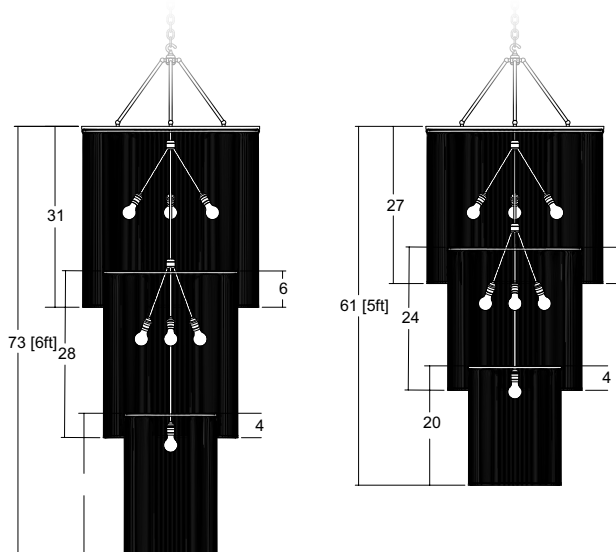

KATE

CHANDELIER

- 30" outer diameter. Custom size available.
- Kate has been developed in 8, 6 and 5ft heights measured from the top of the frame to the bottom of the fringe. The 8ft length weighs 40lbs. Custom heights available.
- Frame is solid brass and available in 3 different hand-applied patina finishes - golden brass, antique nickel or oiled bronze.
- 36" ceiling drop is standard, custom drops available - Fixture includes 18" of chaidrop/stabilizer bars 9"-21". Longer drops require additional chain sets sold in 3ft increments. Custom fringe lengths are possible, please enquire.
- Braided linen fringe available in a range of colors to be selected from our Fringe Envy post card. Custom colors and length available.
- FR 701 treatment available. Solution dyed acrylic available for outdoor or high traffic areas.
- Each Upper tiers have 3 medium base 60watt bulbs. Lowest tier will have single medium base. LED Compatible/Dimmer Compatible. UL Listed for damp locations. Custom wiring options available. 220V for EU installations.

HIGHLIGHTS

- Brass construction
- Hand-patina finishes.
- Custom diameters and lengths available.