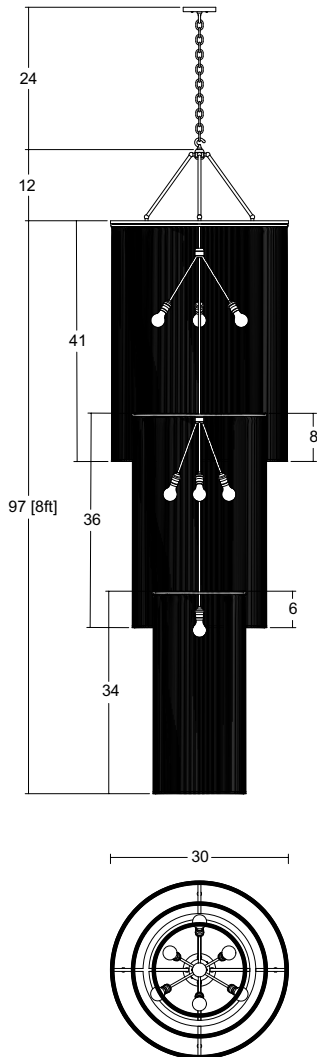

KATE

CHANDELIER

- 30" outer diameter. Custom size available.
- Kate has been developed in 8, 6 and 5ft heights measured from the top of the frame to the bottom of the fringe. The 8ft length weighs 40lbs. Custom heights available.
- Frame is solid brass and available in 3 different hand-applied patina finishes - golden brass, antique nickel or oiled bronze.
- 36" ceiling drop is standard, custom drops available - Fixture includes 18" of chaidrop/stabilizer bars 9"-21". Longer drops require additional chain sets sold in 3ft increments. Custom fringe lengths are possible, please enquire.
- Braided linen fringe available in a range of colors to be selected from our Fringe Envy post card. Custom colors and length available.
- FR 701 treatment available. Solution dyed acrylic available for outdoor or high traffic areas.
- Each Upper tiers have 3 medium base 60watt bulbs. Lowest tier will have single medium base. LED Compatible/Dimmer Compatible. UL Listed for damp locations. Custom wiring options available. 220V for EU installations.

HIGHLIGHTS

- Brass construction
- Hand-patina finishes.
- Custom diameters and lengths available.