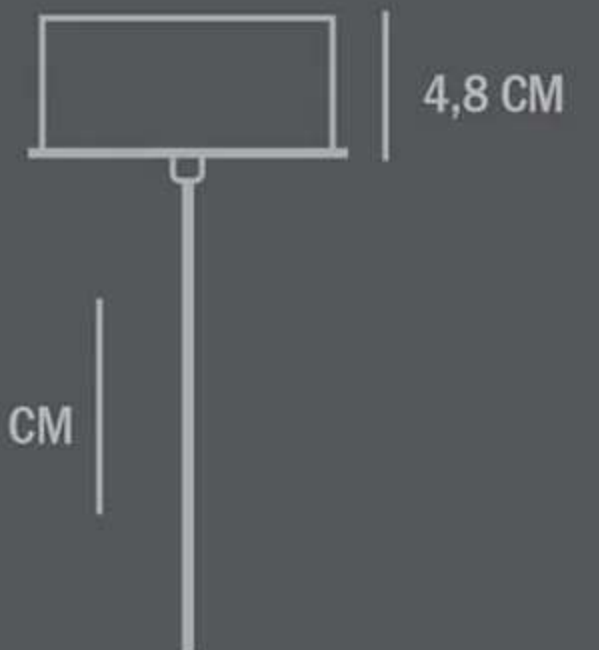

101

C O P E N H A G E N

STINGRAY CHANDELIER GRANDE

You almost feel the movement of the Drop Chandelier. As a free-flowing sculpture, it takes in the space and insists on a life of its own - just like the floating movement of Stingray fish which is the inspiration behind the design of the lampshades.

While The Drop Chandelier collection honors modernist lamp designs of the 1950s, it also celebrates an experimental, innovative approach with its gently curving shades and 14 flexible and functional adjustable arms - creating countless options, variations and angles.

The beautifully crafted plated metal body is subsequently hand brushed and the lamp brightens up the room elegantly with a warm, pleasant light.

Designed by Kristian Sofus Hansen & Tommy Hyldahl.

Product no: 610052

Type: Chandelier / Indoor

Designer / Year of design:
Kristian Sofus Hansen & Tommy Hyldahl, 2022

Colour / Material: Bronze
Lampshade & Ceiling cup: 100% Iron, with plated Bronze finish. Pipes & attachment parts is made of 100% aluminium color bronze and polished afterwards.
Cable: Fabric covered cable / Black

Dimensions:
L177 / W142 / H70 CM
Ceiling cup: H4,8 / L12 / W12 CM
Fabric covered cable:
Cable: from 30 to 500 CM

Country of origin: CN
Product weight: 7,3 Kgs
Packaging:
Dimensions: L151 / W109 / H24 CM
Total weight incl. product: 12,3 Kgs
Number of parcels: 1
Material: Brown cardboard

Light source:
Socket: E12 - MAX40W - 120V
Recommended Light Source:
Pygmy - Matt Porcelain - E12
IP rating: 20 Max Watt: 48

Dimmability: This feature is only possible when the fixture is connected to a dimmer switch and equipped with bulbs that are compatible with dimming.