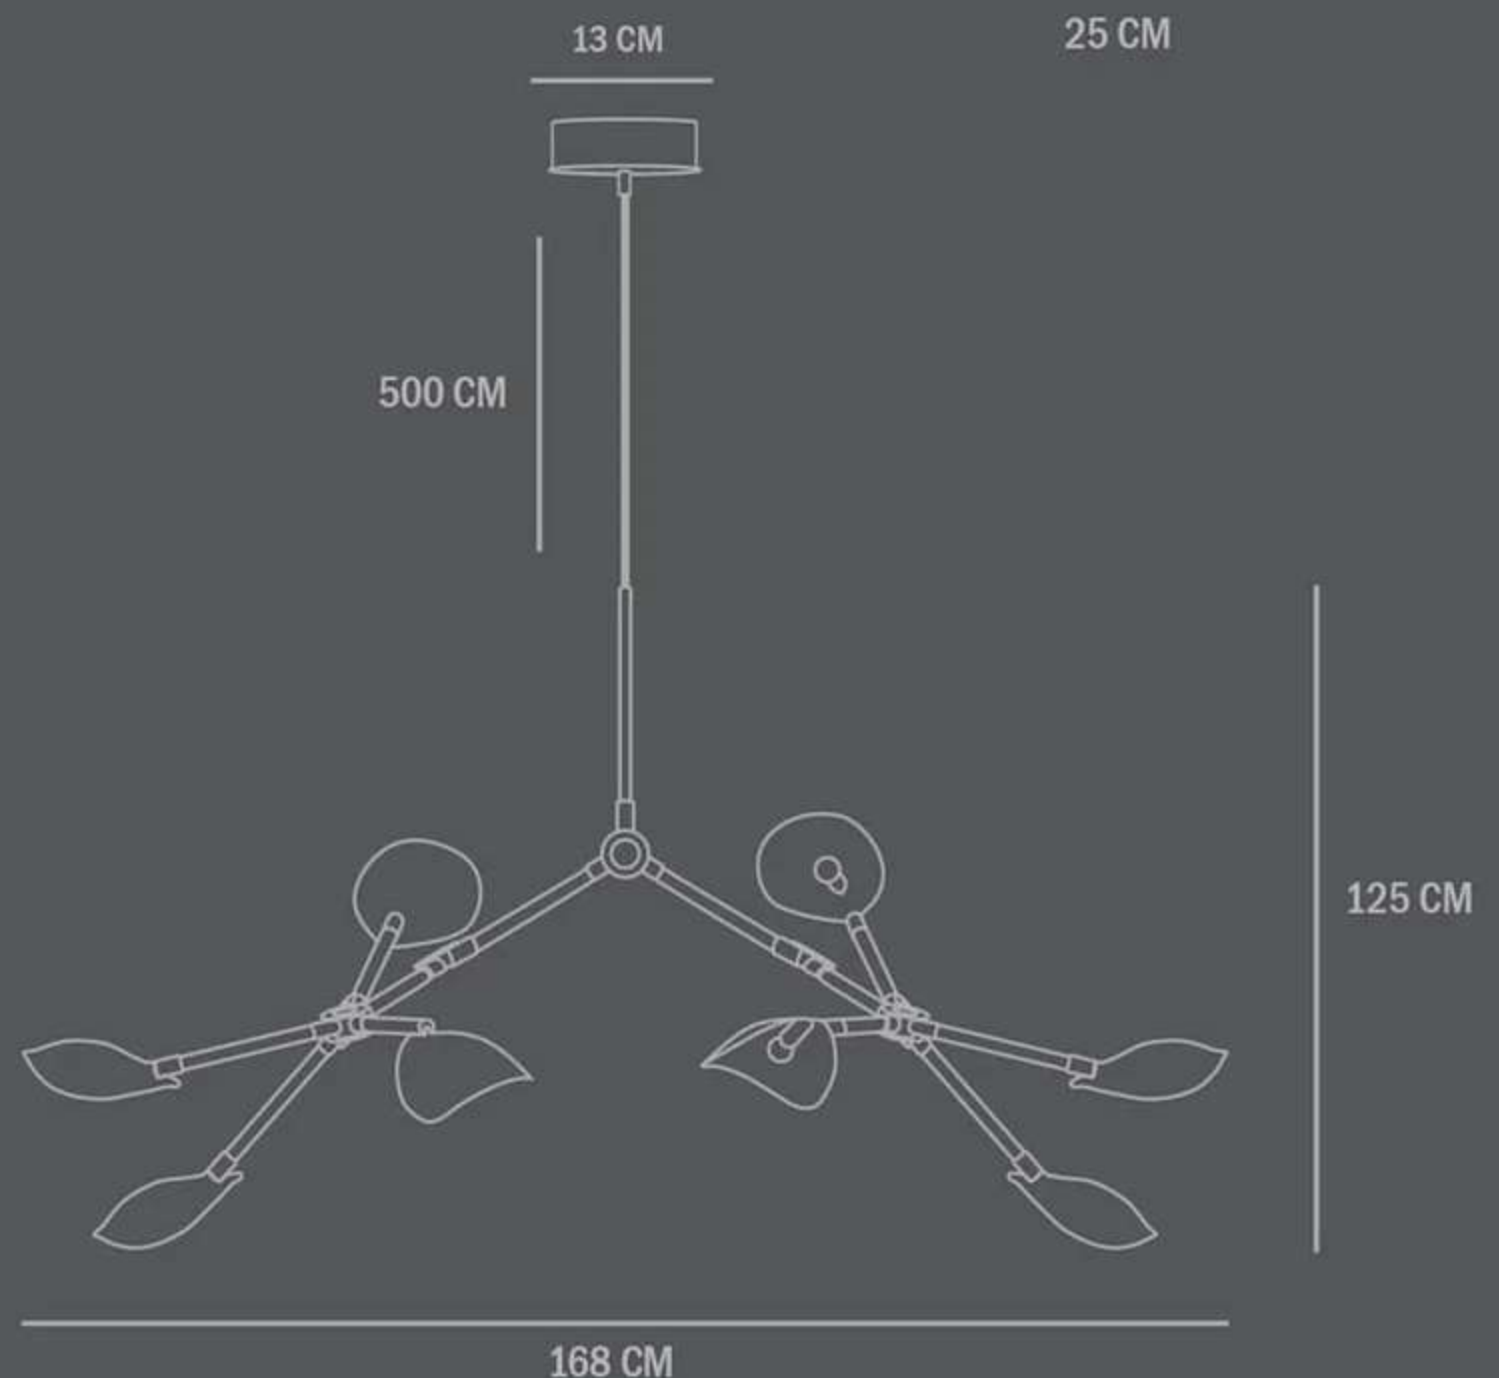

101

C O P E N H A G E N

STINGRAY CHANDELIER GRANDE

Stingray Chandelier Grande is a modern luminaire inspired by the flowy form of the stingray fish, blending soft, organic shapes with sharp, angular lines to create a visually captivating light. The centerpiece of the Stingray collection, which includes two chandeliers, a table lamp, and a floor lamp, the Stingray Chandelier is designed to embody elegance through simplicity. The lampshade, with its almost floating appearance, creates a dynamic play of light and shadow, cleverly designed to conceal and reveal the light source based on the viewer's position. This innovative approach brings a flexible and artistic light experience, offering you to create a unique ambience that shifts depending on how the chandelier is observed. As an ode to Art Deco chandeliers, the metal structure and lamp arms evoke a sense of timeless sophistication. They are reimagined with a minimalistic touch, stripped of the typical excessive details for a more refined, modern interpretation. This simplicity emphasizes clean lines and understated elegance, making the design both contemporary and timeless. The combination of the sleek metal framework with the sculptural lampshade creates a harmonious balance between organic forms and architectural precision. The result is a chandelier that serves not only as a functional light source but also as an art piece, adding depth and character to any room. Whether illuminating a dining area or serving as a statement piece in a living room or hotel lobby, the Stingray Chandelier transforms interiors with its blend of fluidity, minimalism and understated details.

Designed by Kristian Sofus Hansen & Tommy Hyldahl

Product no: 251028

Type: Chandelier / Indoor