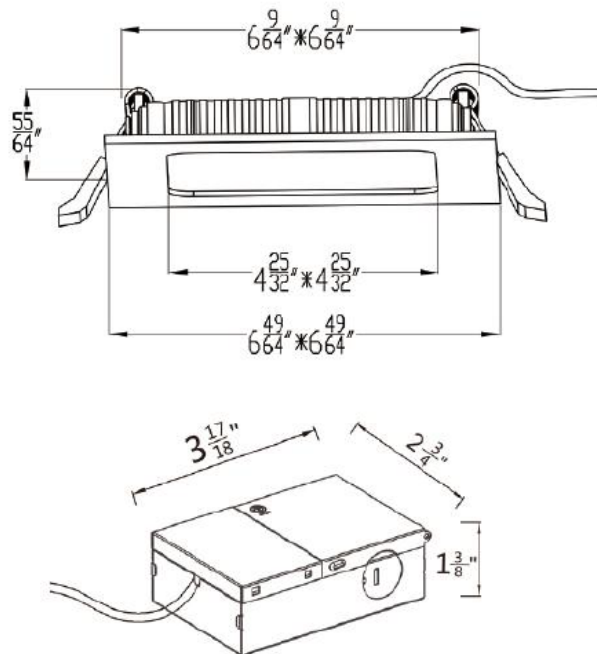

Certifications

ETL Listed.

WARRANTY

5 Years Limited Warranty.

Packing/Weight:

Model	Outer box (L*W*H)	Qty/CTN (pcs)	N.W./CTN (lbs/kg)	G.W./CTN (lbs/kg)	Remark
SZ-DL12W4-SP-S-CCT-277V	16.1*11.8*12.8" 410*300*305mm	24	19.6/8.9	22.7/9.7	
SZ-DL15W6-SP-S-CCT-277V	21.5*10.2*17.3" 545*260*440mm	24	27.9/12.7	30.1/13.7	

LED Square Slim Panel

DIMENSIONS (unit: inch)

4inch

6inch

INSTALLATION: