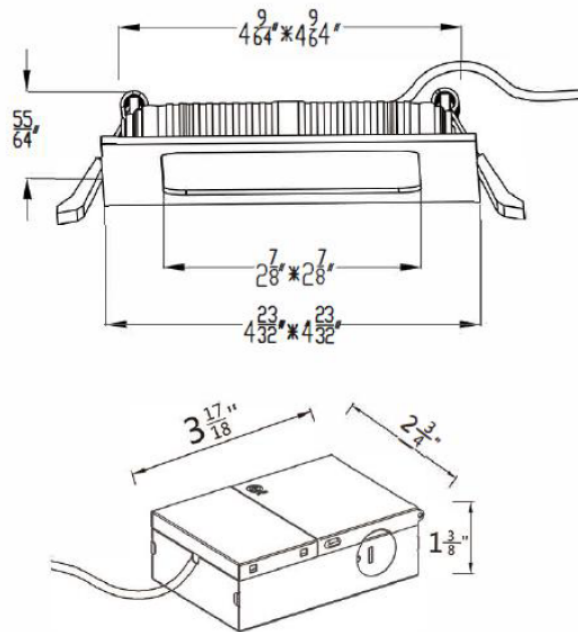

Certifications

ETL Listed.

WARRANTY

5 Years Limited Warranty.

Packing/Weight:

Model	Outer box (L*W*H)	Qty/CTN (pcs)	N.W./CTN (lbs/kg)	G.W./CTN (lbs/kg)	Remark
SZ-DL12W4-SP-S-CCT-277V	16.1*11.8*12.8" 410*300*305mm	24	19.6/8.9	22.7/9.7	
SZ-DL15W6-SP-S-CCT-277V	21.5*10.2*17.3" 545*260*440mm	24	27.9/12.7	30.1/13.7	

LED Square Slim Panel

DIMENSIONS (unit: inch)

4inch

6inch

INSTALLATION: