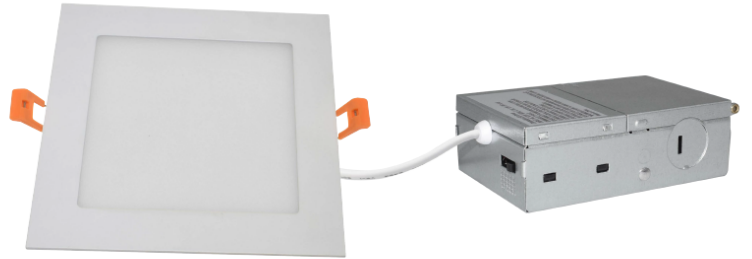

LED Square Slim Panel

4",6",LED Square Slim Panel Light comes complete with an external driver in a junction box. The driver/junction box makes for a quick and mess-free installation and the clip-in, can-less housing is ideal for low-plenum applications

Catalog Number	Description	Lumens	Watts	CCT	Voltage
SZ-DL12W4-SP-S-CCT-277V	LED Square Slim Panel 4"	960 Lm	12W	Adjustable 2700K - 5000K Adjustable	100-277V
SZ-DL15W6-SP-S-CCT-277V	LED Square Slim Panel 6"	1200 Lm	15W	Adjustable 2700K - 5000K Adjustable	100-277V

ORDERING GUIDE

Example: SZ-DL15W6-SP-S-CCT-277V

Company Code	Fixture Type	Wattage	Size	SP	S	CCT	277V
SZ	DL	12W 15W	4 4" 6 6"	Slim Panel	S Square	CCT Adjustable CCT 2700K/3000K/3500K/4000K/5000K	100-277V

LED Square Slim Panel

Specifications

CONSTRUCTION

Aluminum housing with spring action clips.
Finish: Optional White, Black

ELECTRICAL

Drive: AC 100-277V 50/60Hz.

CCT & CRI

2700K, 3000K, 3500K, 4000K, 5000K Field