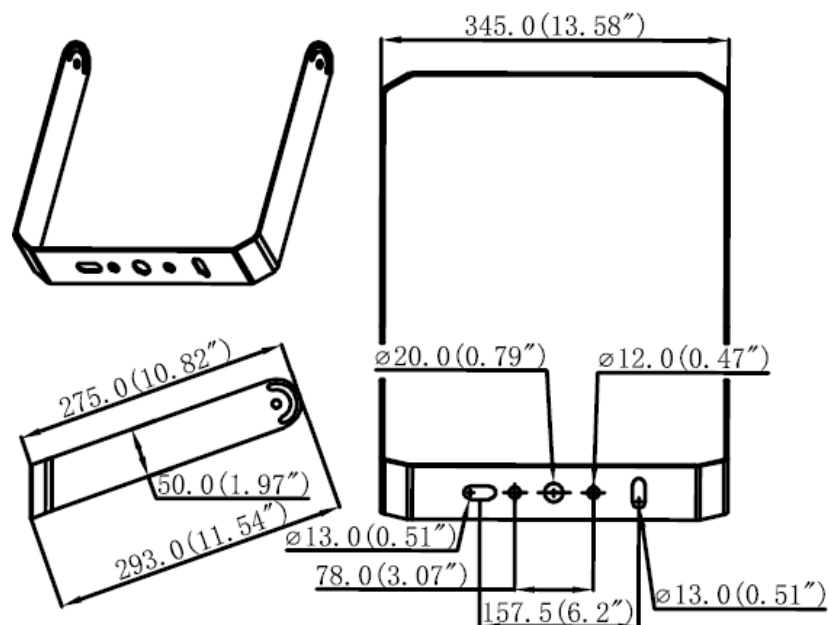

LED Parking Lot Bracket
SZ-UM (2.0) 150W

LED Parking Lot Bracket
SZ-UM (2.0) 300W

Unit:mm / inch