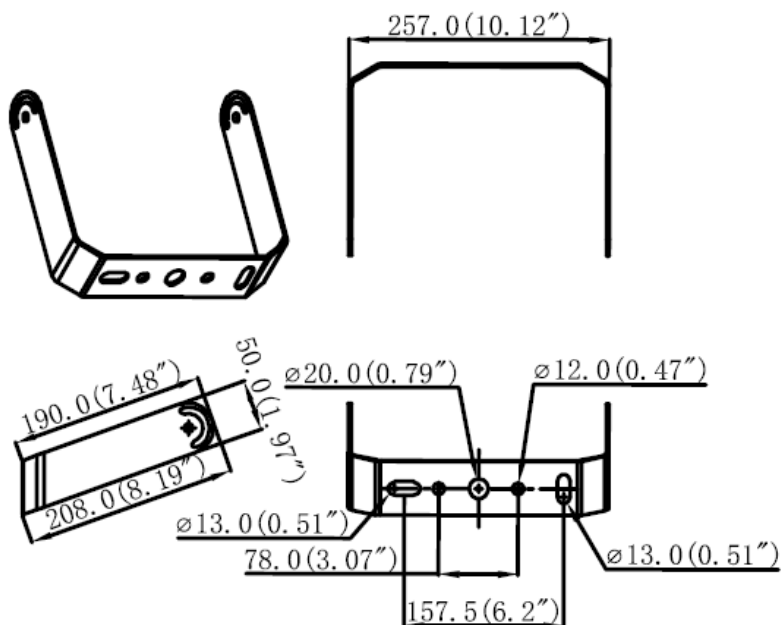

LED Parking Lot Bracket
SZ-UM (2.0) 150W

LED Parking Lot Bracket
SZ-UM (2.0) 300W

Unit:mm / inch