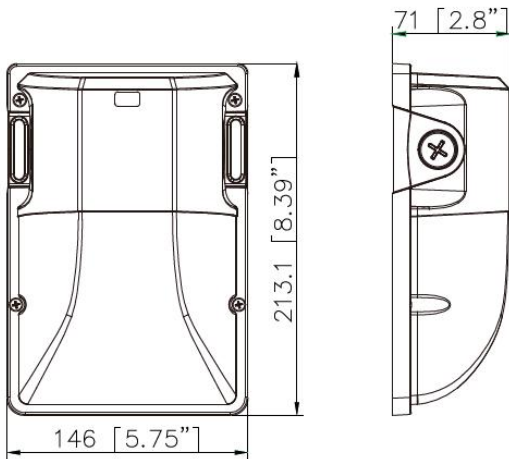

Certifications

UL Listed for wet locations, DLC5.1, FCC compliant, IP65 rated.

Warranty

5-year limited warranty.

Dimension:

30W

80W

120W

150W

LED Wall Pack

200W

Packing/Weight:

Model	Outer box (L*W*H)	Qty/CTN (pcs)	N.W./CTN (lbs/kg)	G.W./CTN (lbs/kg)	Remark
SZ-SWP30W-HP-ACP	16.93*12.91*18.5" 430*328*470mm	20	33.7/15.3	9.9/16.8	
SZ-WP80/60/40W-HP-ACP	14.76*11.81*7.36" 375*300*187mm	1	7.7/3.5	8.8/4.0	
SZ-WP120/100/80W-HP-ACP (PC)	11.85*6.65*16.46" 301*169*418mm	2	7.7/3.5	9.0/4.1	
SZ-SWP150W-HP-ACP	19.88*12.91*15.35" 505*327*390mm	2	27.7/12.6	31.2/14.2	
SZ-WP200WA-5000K (ACP)	15.75*9.06*8.46" 400*230*215mm	1	8.8/4.0	9.9/4.5	