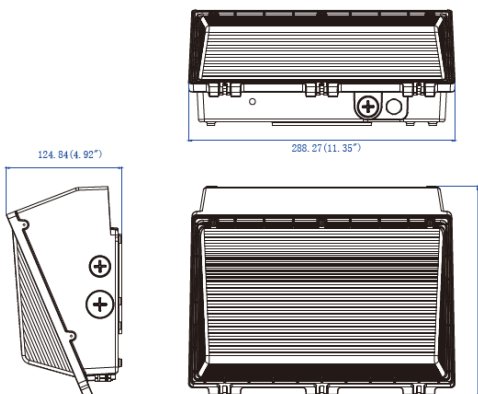

Certifications

UL Listed for wet locations, DLC5.1, FCC compliant, IP65 rated.

Warranty

5-year limited warranty.

Dimension:

30W

80W

120W

150W

LED Wall Pack

200W

Packing/Weight:

Model	Outer box (L*W*H)	Qty/CTN (pcs)	N.W./CTN (lbs/kg)	G.W./CTN (lbs/kg)	Remark
SZ-SWP30W-HP-ACP	16.93*12.91*18.5" 430*328*470mm	20	33.7/15.3	9.9/16.8	
SZ-WP80/60/40W-HP-ACP	14.76*11.81*7.36" 375*300*187mm	1	7.7/3.5	8.8/4.0	
SZ-WP120/100/80W-HP-ACP (PC)	11.85*6.65*16.46" 301*169*418mm	2	7.7/3.5	9.0/4.1	
SZ-SWP150W-HP-ACP	19.88*12.91*15.35" 505*327*390mm	2	27.7/12.6	31.2/14.2	
SZ-WP200WA-5000K (ACP)	15.75*9.06*8.46" 400*230*215mm	1	8.8/4.0	9.9/4.5	