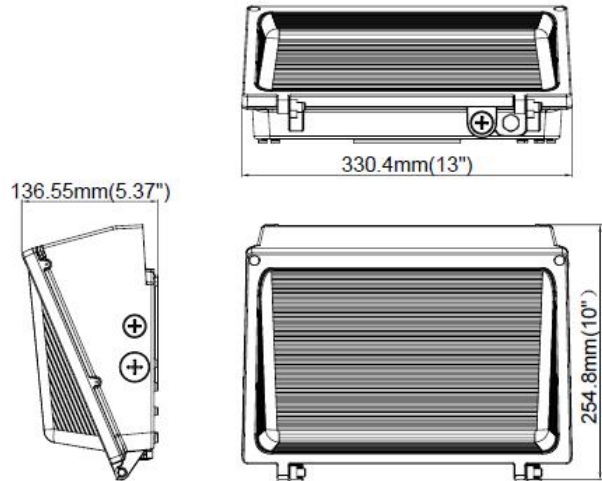

LED Wall Pack

Specifications

Housing

Sealed die-casting profile for outdoor applications.

Electrical

Standard 120V - 277V, Optional 120-347V
0-10V dimming standard with a dimming range of 100% to 10%. PF > 0.9. Surge protection: 6KV. with Photocell

CCT and CRI

Adjustable 3000K/4000K/5000K or 4000K/5000K/6000K. CRI 70 or 80.

Cover

PC or Glass

Operating Temperature

Suitable for use in -40° C to 45° C (-40° F to 113° F).

Efficacy

Up to 130 lumens per watt.

Lifespan

L70 >50,000 Hours at 25°C (77°F).

Certifications

UL Listed for wet locations, DLC5.1, FCC compliant, IP65 rated.

Warranty

5-year limited warranty.

Dimension:

30W

80W

120W

150W