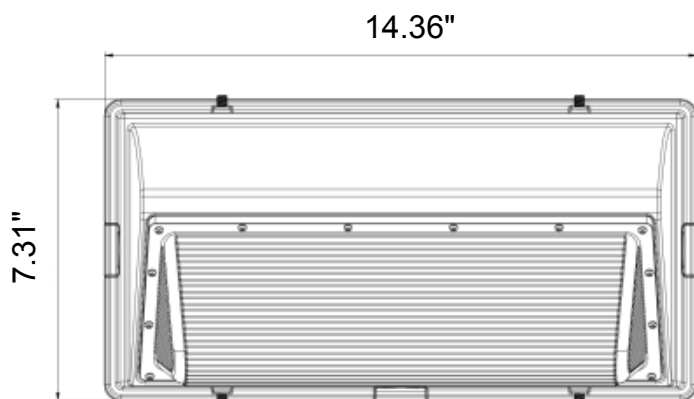

150W

LED Wall Pack

200W

Packing/Weight:

Model	Outer box (L*W*H)	Qty/CTN (pcs)	N.W./CTN (lbs/kg)	G.W./CTN (lbs/kg)	Remark
SZ-SWP30W-HP-ACP	16.93*12.91*18.5" 430*328*470mm	20	33.7/15.3	9.9/16.8	
SZ-WP80/60/40W-HP-ACP	14.76*11.81*7.36" 375*300*187mm	1	7.7/3.5	8.8/4.0	
SZ-WP120/100/80W-HP-ACP (PC)	11.85*6.65*16.46" 301*169*418mm	2	7.7/3.5	9.0/4.1	
SZ-SWP150W-HP-ACP	19.88*12.91*15.35" 505*327*390mm	2	27.7/12.6	31.2/14.2	
SZ-WP200WA-5000K (ACP)	15.75*9.06*8.46" 400*230*215mm	1	8.8/4.0	9.9/4.5	