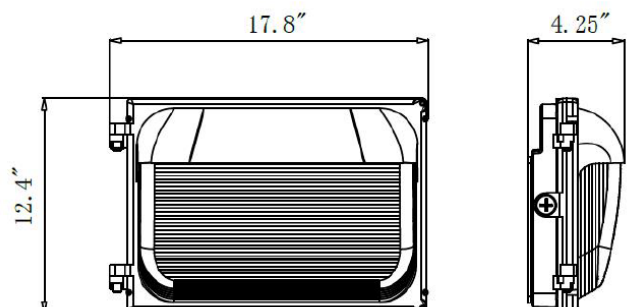

150W

LED Wall Pack

200W

Packing/Weight:

Model	Outer box (L*W*H)	Qty/CTN (pcs)	N.W./CTN (lbs/kg)	G.W./CTN (lbs/kg)	Remark
SZ-SWP30W-HP-ACP	16.93*12.91*18.5" 430*328*470mm	20	33.7/15.3	9.9/16.8	
SZ-WP80/60/40W-HP-ACP	14.76*11.81*7.36" 375*300*187mm	1	7.7/3.5	8.8/4.0	
SZ-WP120/100/80W-HP-ACP (PC)	11.85*6.65*16.46" 301*169*418mm	2	7.7/3.5	9.0/4.1	
SZ-SWP150W-HP-ACP	19.88*12.91*15.35" 505*327*390mm	2	27.7/12.6	31.2/14.2	
SZ-WP200WA-5000K (ACP)	15.75*9.06*8.46" 400*230*215mm	1	8.8/4.0	9.9/4.5	