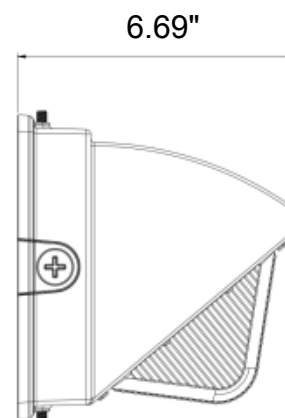

150W

LED Wall Pack

200W

Packing/Weight:

Model	Outer box (L*W*H)	Qty/CTN (pcs)	N.W./CTN (lbs/kg)	G.W./CTN (lbs/kg)	Remark
SZ-SWP30W-HP-ACP	16.93*12.91*18.5" 430*328*470mm	20	33.7/15.3	9.9/16.8	
SZ-WP80/60/40W-HP-ACP	14.76*11.81*7.36" 375*300*187mm	1	7.7/3.5	8.8/4.0	
SZ-WP120/100/80W-HP-ACP (PC)	11.85*6.65*16.46" 301*169*418mm	2	7.7/3.5	9.0/4.1	
SZ-SWP150W-HP-ACP	19.88*12.91*15.35" 505*327*390mm	2	27.7/12.6	31.2/14.2	
SZ-WP200WA-5000K (ACP)	15.75*9.06*8.46" 400*230*215mm	1	8.8/4.0	9.9/4.5	