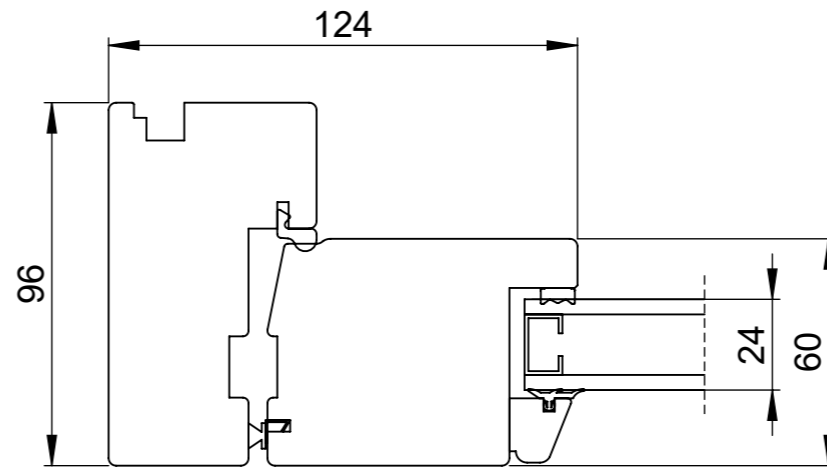

We reserve all rights in this document and in the information contained therein.
Reproduction, use or disclosure to third parties without express authority is strictly forbidden.
INWIDO

Rev.	ECM	Description	Rev. by	Date

Product Category		Product Platform		
Door		Lyssand - Door		
Product Type				
Entrance - Outward				
Designed by	Designed date	Approved by	Approved date	Processing code
MJ	2025-10-20			
Material		Tolerances unless otherwise specified		
LYSSAND		Tol medium		
FREKHAUC		View orientation		
Lyssand 96, 2 - lag		E		
Snittegning balkongdør med helt glass		Scale		
		1:2		
		Revision		
		(A)		
		Article Number		
		Drawing Number		
		LY96-Door-9		

NOT FOR PRODUCTION