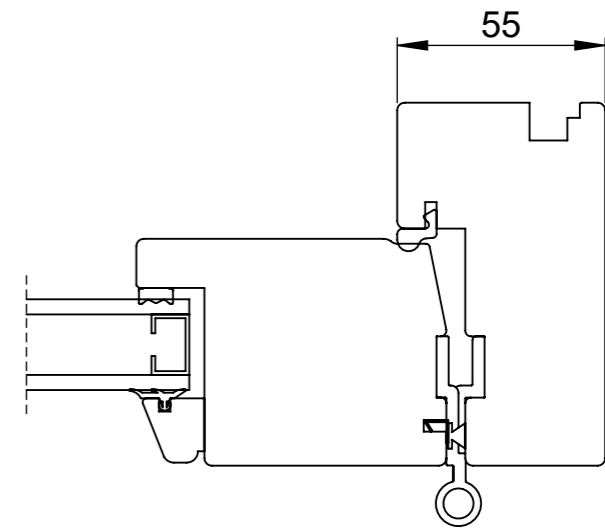

We reserve all rights in this document and in the information contained therein.
Reproduction, use or disclosure to third parties without express authority is strictly forbidden.
INWIDO

Rev.	ECM	Description	Rev. by	Date

Product Category		Product Platform		
Door		Lyssand - Door		
Product Type				
Entrance - Outward				
Designed by	Designed date	Approved by	Approved date	Processing code
MJ	2025-10-20			
Material		Tolerances unless otherwise specified		
LYSSAND		Tol medium		
FREKHAUC		View orientation		
Lyssand 96, 2 - lag		E		
Snittegning balkongdør med helt glass		Scale		
		1:2		
		Revision		
		(A)		
		Article Number		
		Drawing Number		
		LY96-Door-9		

NOT FOR PRODUCTION