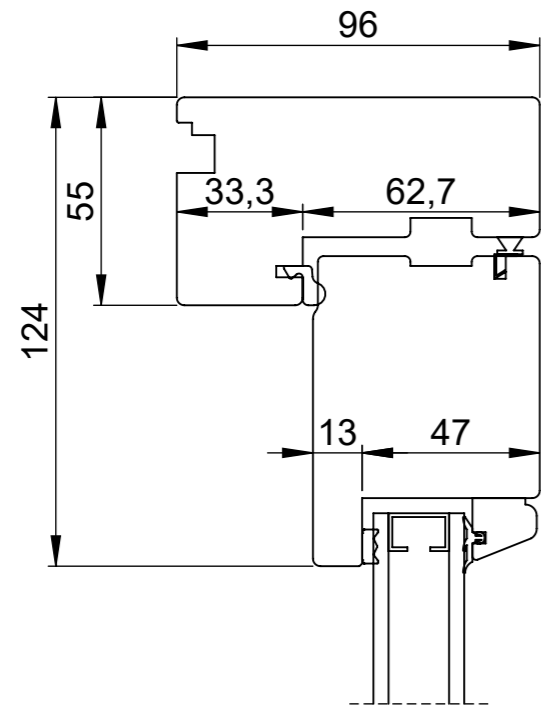

We reserve all rights in this document and in the information contained therein.
Reproduction, use or disclosure to third parties without express authority is strictly forbidden.
INWIDO

Rev.	ECM	Description	Rev. by	Date

Product Category		Product Platform		
Door		Lyssand - Door		
Product Type				
Entrance - Outward				
Designed by	Designed date	Approved by	Approved date	Processing code
MJ	2025-10-20			
Material		Tolerances unless otherwise specified		
LYSSAND		Tol medium		
FREKHAUC		View orientation		
Lyssand 96, 2 - lag		E		
Snittegning balkongdør med helt glass		Scale		
		1:2		
		Revision		
		(A)		
		Article Number		
		Drawing Number		
		LY96-Door-9		

NOT FOR PRODUCTION