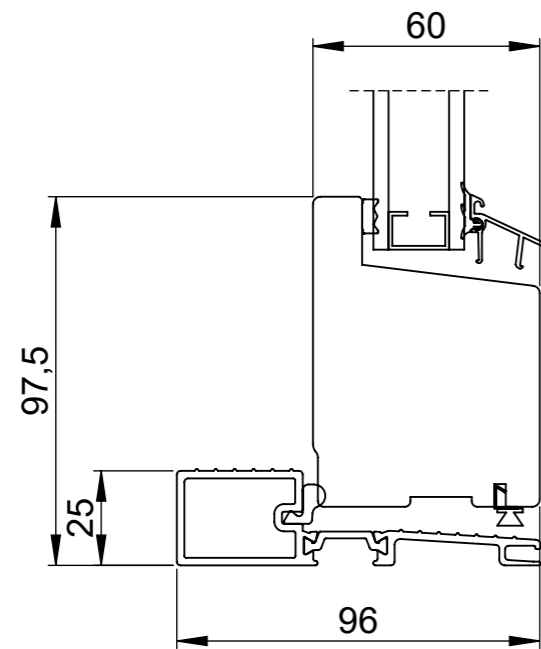

We reserve all rights in this document and in the information contained therein.
Reproduction, use or disclosure to third parties without express authority is strictly forbidden.
INWIDO

Rev.	ECM	Description	Rev. by	Date

Product Category		Product Platform		
Door		Lyssand - Door		
Product Type				
Entrance - Outward				
Designed by	Designed date	Approved by	Approved date	Processing code
MJ	2025-10-20			
Material		Tolerances unless otherwise specified		
LYSSAND		Tol medium		
FREKHAUC		View orientation		
Lyssand 96, 2 - lag		E		
Snittegning balkongdør med helt glass		Scale		
		1:2		
		Revision		
		(A)		
		Article Number		
		Drawing Number		
		LY96-Door-9		

NOT FOR PRODUCTION