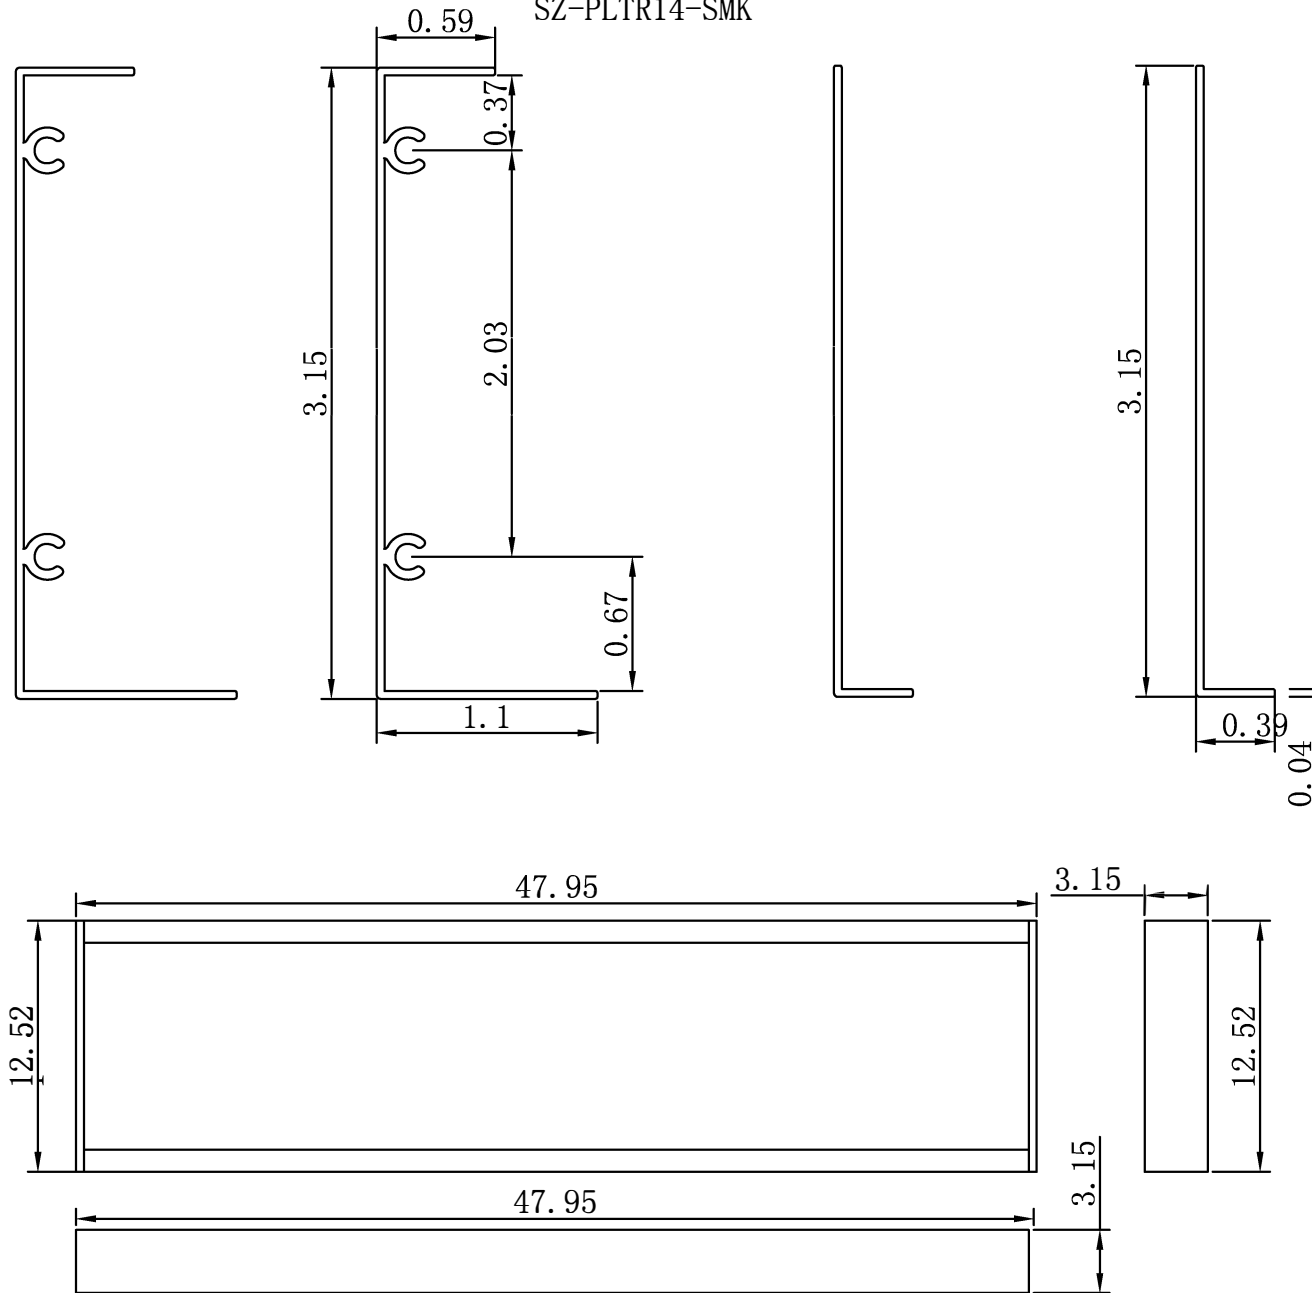

# JS LED

SZ-PLTR14-SMK

Unit: inch

Material: Aluminum

Finish: White