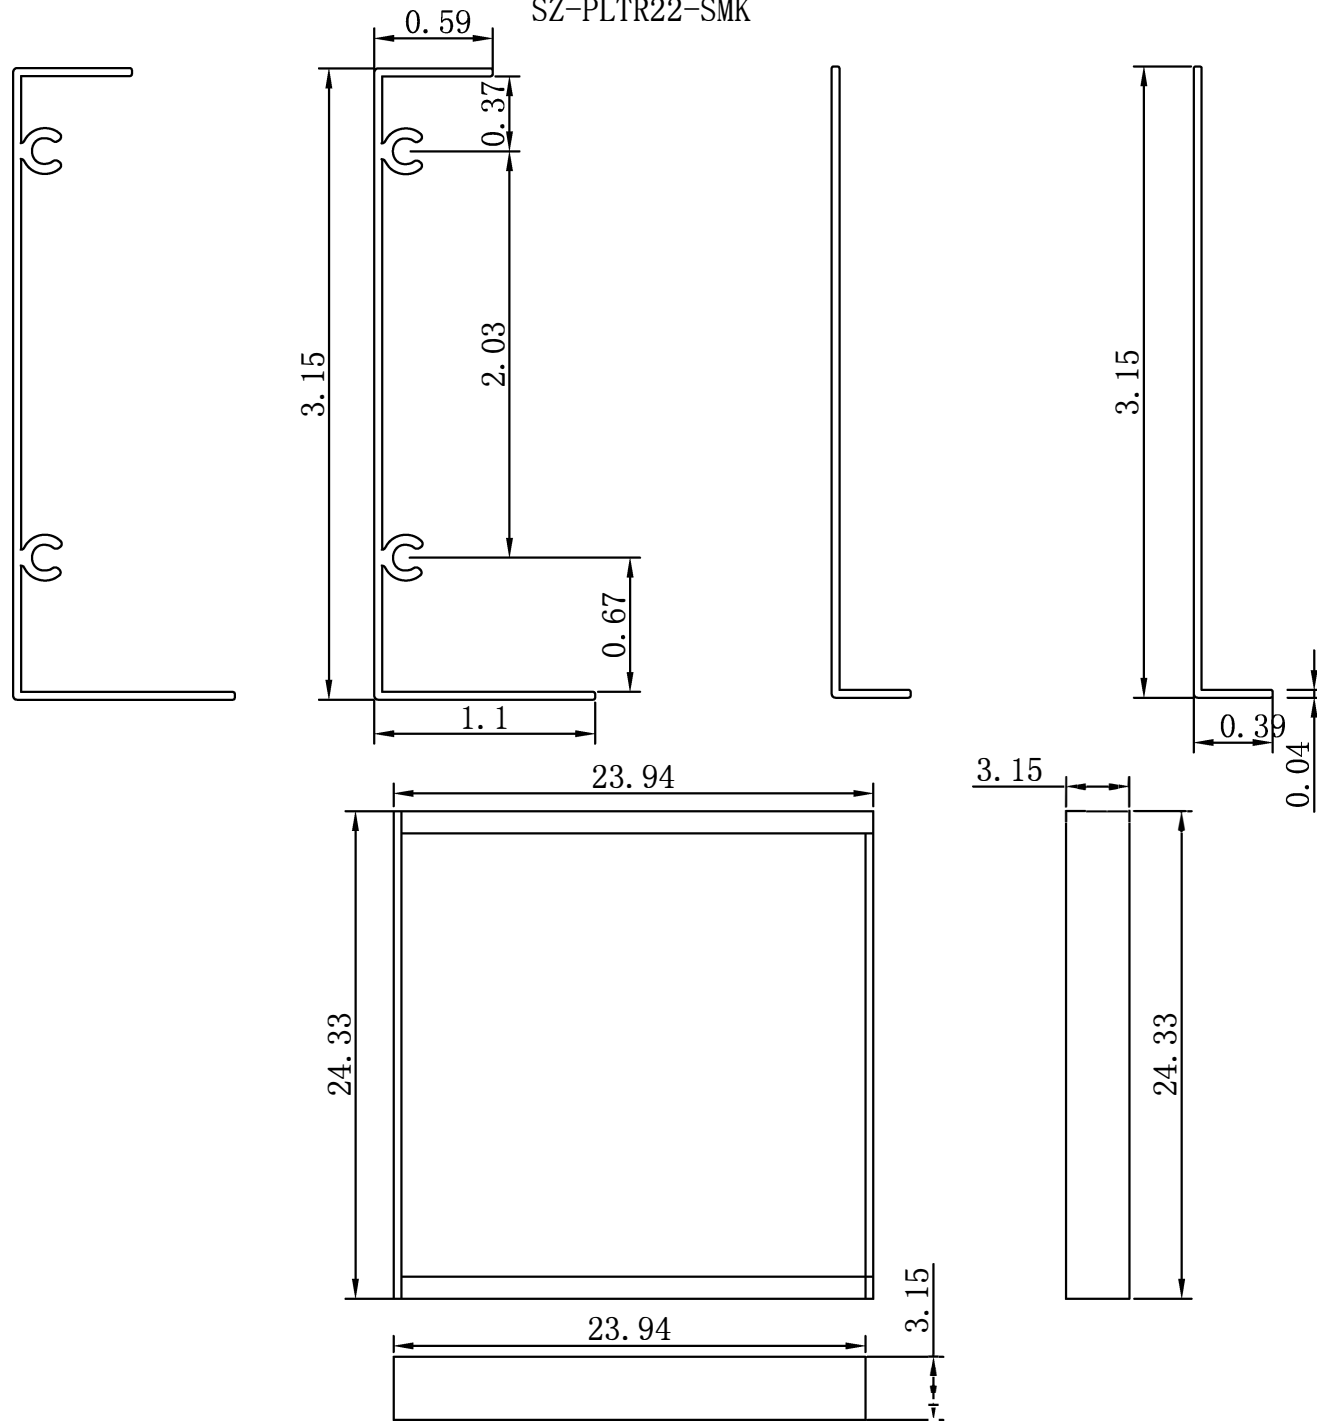

JS LED

SZ-PLTR22-SMK

Unit:inch

Material: Aluminum

Finish:White