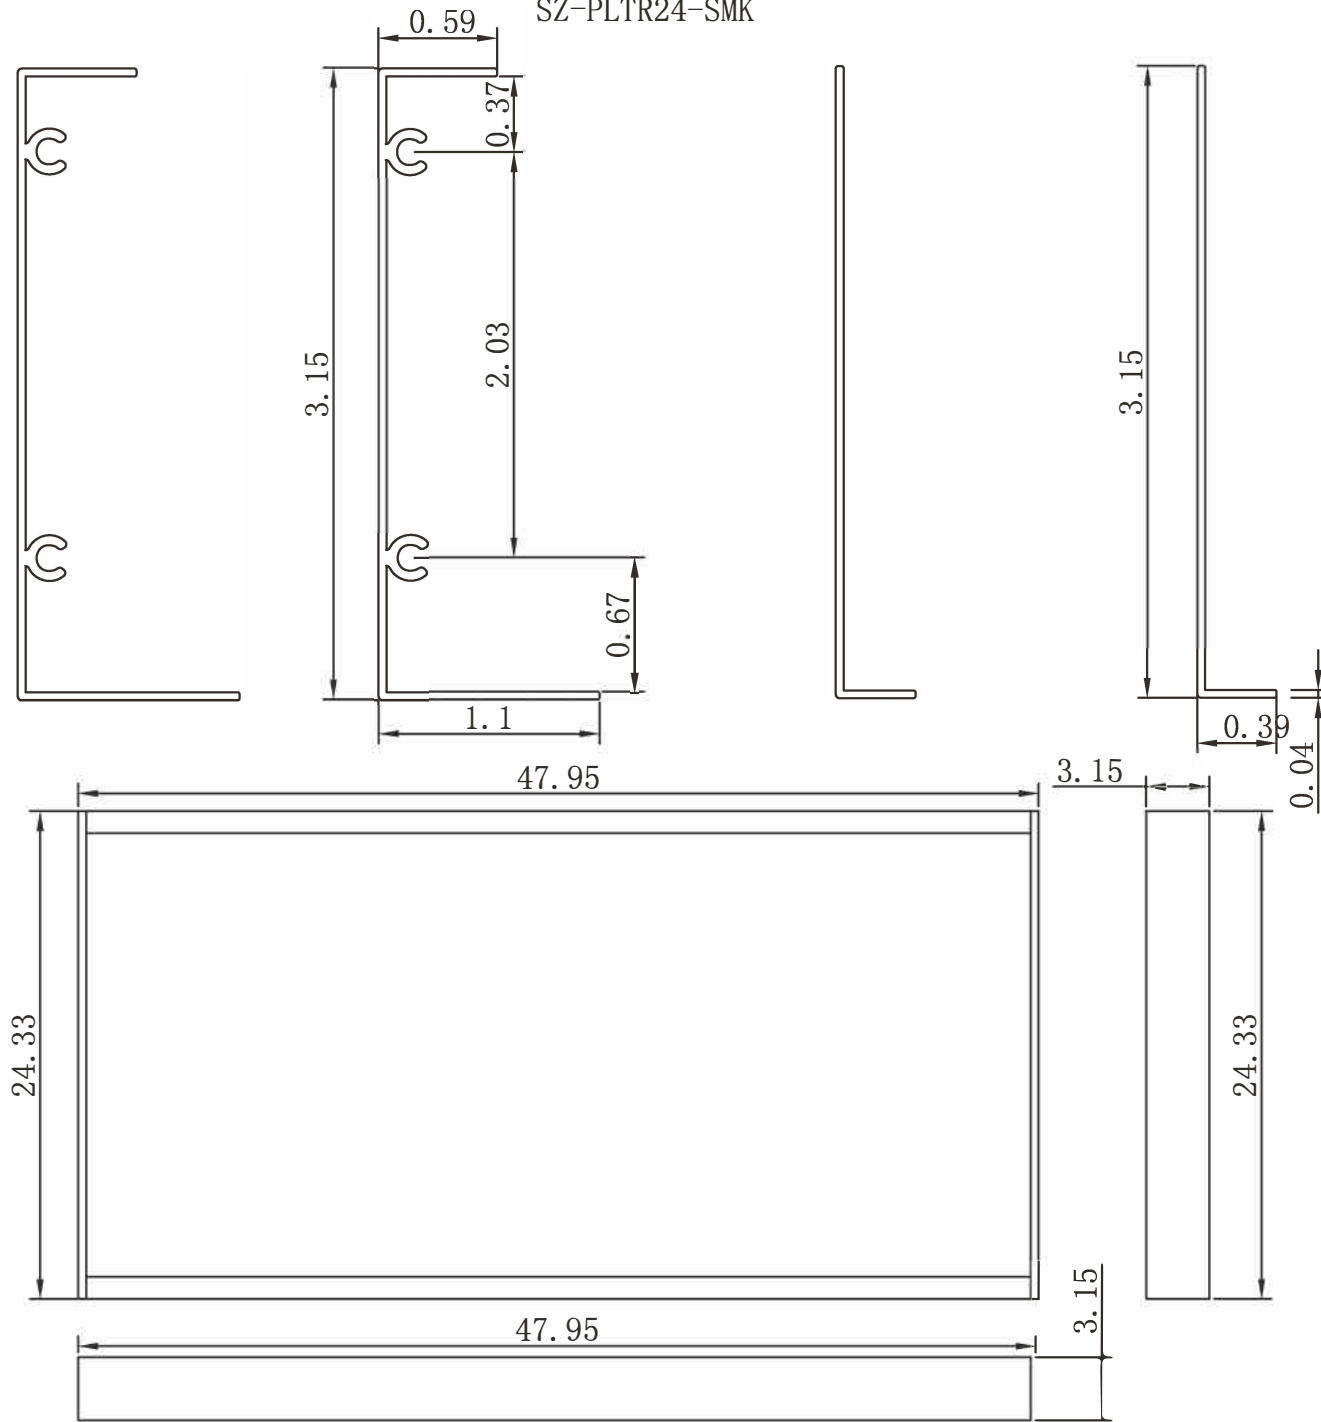

JS LED[®]

SZ-PLTR24-SMK

Unit: inch

Material: Aluminum

Finish: White