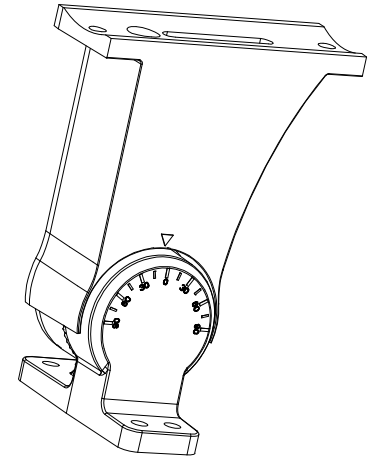

JS LED®

LED Parking Lot Bracket
SZ-DM (500W)

Unit:mm /inch