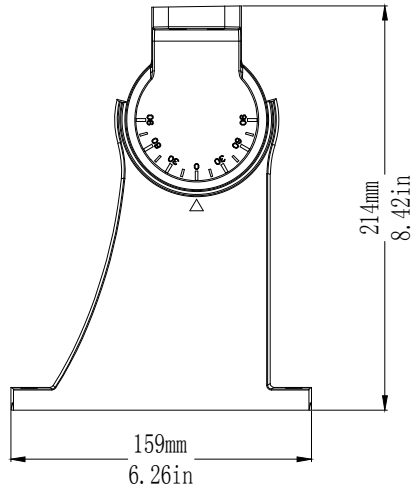

JS LED®

LED Parking Lot Bracket
SZ-DM (500W)

Unit:mm /inch