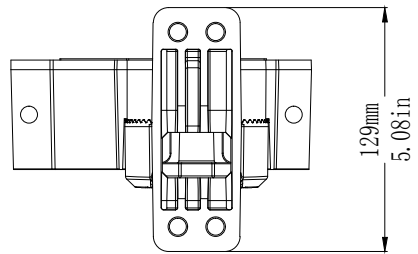

JS LED®

LED Parking Lot Bracket
SZ-DM (500W)

Unit:mm /inch