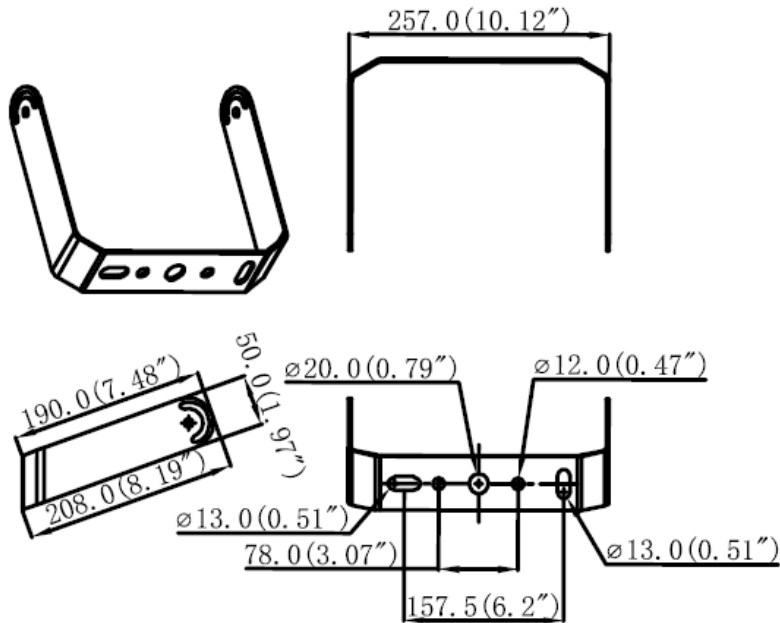

JS LED®

LED Parking Lot Bracket  
SZ-UM (2.0) 150W

LED Parking Lot Bracket  
SZ-UM (2.0) 300W

Unit:mm / inch