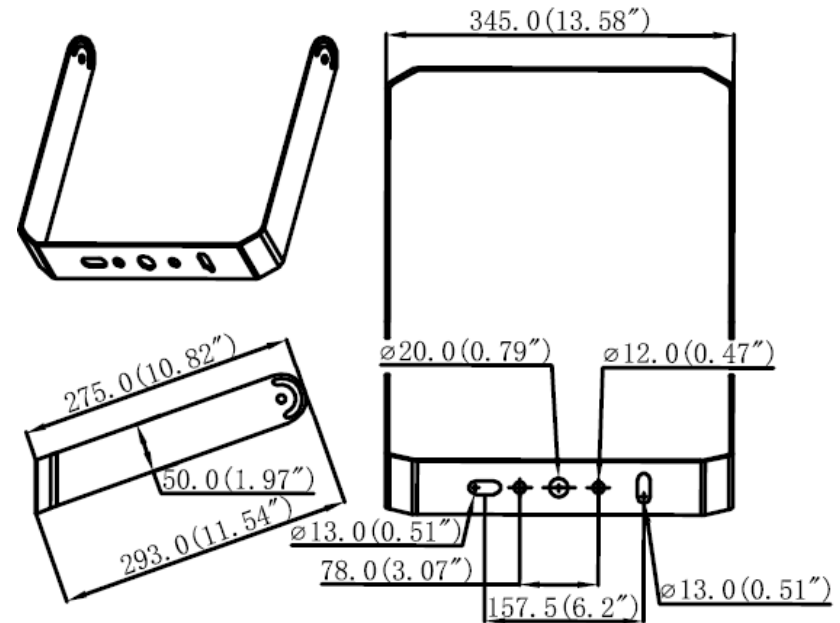

JS LED®

LED Parking Lot Bracket  
SZ-UM (2.0) 150W

LED Parking Lot Bracket  
SZ-UM (2.0) 300W

Unit:mm / inch