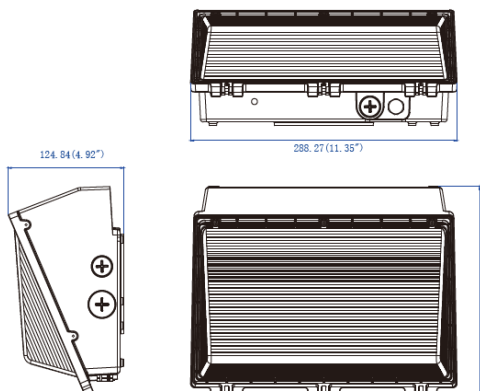

80W

120W

150W

LED Wall Pack

200W

Packing/Weight:

Model	Outer box (L*W*H)	Qty/CTN (pcs)	N.W./CTN (lbs/kg)	G.W./CTN (lbs/kg)	Remark
SZ-SWP30W-HP-ACP	16.93*12.91*18.5" 430*328*470mm	20	33.7/15.3	9.9/16.8	
SZ-WP80/60/40W-HP-ACP	14.76*11.81*7.36" 375*300*187mm	1	7.7/3.5	8.8/4.0	
SZ-WP120/100/80W-HP-ACP (PC)	11.85*6.65*16.46" 301*169*418mm	2	7.7/3.5	9.0/4.1	
SZ-SWP150W-HP-ACP	19.88*12.91*15.35" 505*327*390mm	2	27.7/12.6	31.2/14.2	
SZ-WP200WA-5000K (ACP)	15.75*9.06*8.46" 400*230*215mm	1	8.8/4.0	9.9/4.5	