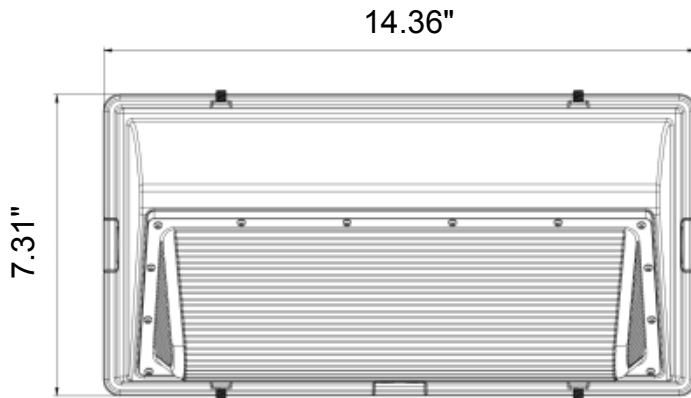

80W

120W

150W

LED Wall Pack

200W

Packing/Weight:

Model	Outer box (L*W*H)	Qty/CTN (pcs)	N.W./CTN (lbs/kg)	G.W./CTN (lbs/kg)	Remark
SZ-SWP30W-HP-ACP	16.93*12.91*18.5" 430*328*470mm	20	33.7/15.3	9.9/16.8	
SZ-WP80/60/40W-HP-ACP	14.76*11.81*7.36" 375*300*187mm	1	7.7/3.5	8.8/4.0	
SZ-WP120/100/80W-HP-ACP (PC)	11.85*6.65*16.46" 301*169*418mm	2	7.7/3.5	9.0/4.1	
SZ-SWP150W-HP-ACP	19.88*12.91*15.35" 505*327*390mm	2	27.7/12.6	31.2/14.2	
SZ-WP200WA-5000K (ACP)	15.75*9.06*8.46" 400*230*215mm	1	8.8/4.0	9.9/4.5	