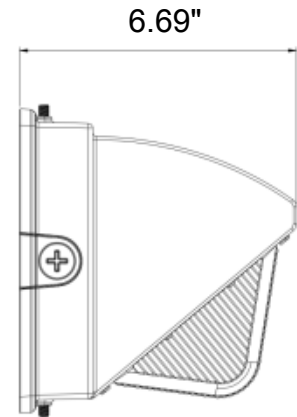

80W

120W

150W

LED Wall Pack

200W

Packing/Weight:

Model	Outer box (L*W*H)	Qty/CTN (pcs)	N.W./CTN (lbs/kg)	G.W./CTN (lbs/kg)	Remark
SZ-SWP30W-HP-ACP	16.93*12.91*18.5" 430*328*470mm	20	33.7/15.3	9.9/16.8	
SZ-WP80/60/40W-HP-ACP	14.76*11.81*7.36" 375*300*187mm	1	7.7/3.5	8.8/4.0	
SZ-WP120/100/80W-HP-ACP (PC)	11.85*6.65*16.46" 301*169*418mm	2	7.7/3.5	9.0/4.1	
SZ-SWP150W-HP-ACP	19.88*12.91*15.35" 505*327*390mm	2	27.7/12.6	31.2/14.2	
SZ-WP200WA-5000K (ACP)	15.75*9.06*8.46" 400*230*215mm	1	8.8/4.0	9.9/4.5	