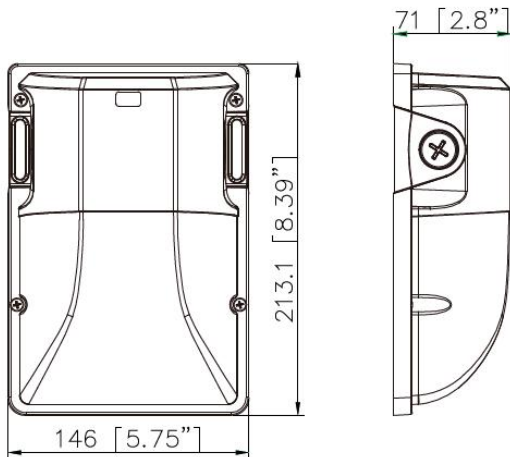

80W

120W

150W

LED Wall Pack

200W

Packing/Weight:

Model	Outer box (L*W*H)	Qty/CTN (pcs)	N.W./CTN (lbs/kg)	G.W./CTN (lbs/kg)	Remark
SZ-SWP30W-HP-ACP	16.93*12.91*18.5" 430*328*470mm	20	33.7/15.3	9.9/16.8	
SZ-WP80/60/40W-HP-ACP	14.76*11.81*7.36" 375*300*187mm	1	7.7/3.5	8.8/4.0	
SZ-WP120/100/80W-HP-ACP (PC)	11.85*6.65*16.46" 301*169*418mm	2	7.7/3.5	9.0/4.1	
SZ-SWP150W-HP-ACP	19.88*12.91*15.35" 505*327*390mm	2	27.7/12.6	31.2/14.2	
SZ-WP200WA-5000K (ACP)	15.75*9.06*8.46" 400*230*215mm	1	8.8/4.0	9.9/4.5	