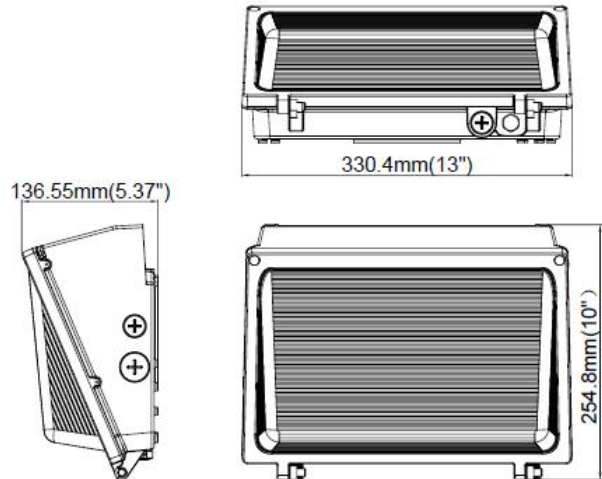

80W

120W

150W

LED Wall Pack

200W

Packing/Weight:

Model	Outer box (L*W*H)	Qty/CTN (pcs)	N.W./CTN (lbs/kg)	G.W./CTN (lbs/kg)	Remark
SZ-SWP30W-HP-ACP	16.93*12.91*18.5" 430*328*470mm	20	33.7/15.3	9.9/16.8	
SZ-WP80/60/40W-HP-ACP	14.76*11.81*7.36" 375*300*187mm	1	7.7/3.5	8.8/4.0	
SZ-WP120/100/80W-HP-ACP (PC)	11.85*6.65*16.46" 301*169*418mm	2	7.7/3.5	9.0/4.1	
SZ-SWP150W-HP-ACP	19.88*12.91*15.35" 505*327*390mm	2	27.7/12.6	31.2/14.2	
SZ-WP200WA-5000K (ACP)	15.75*9.06*8.46" 400*230*215mm	1	8.8/4.0	9.9/4.5	