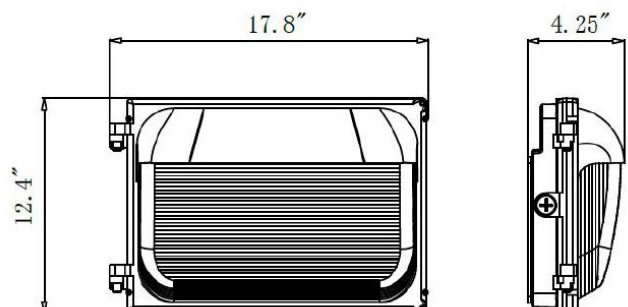

80W

120W

150W

LED Wall Pack

200W

Packing/Weight:

Model	Outer box (L*W*H)	Qty/CTN (pcs)	N.W./CTN (lbs/kg)	G.W./CTN (lbs/kg)	Remark
SZ-SWP30W-HP-ACP	16.93*12.91*18.5" 430*328*470mm	20	33.7/15.3	9.9/16.8	
SZ-WP80/60/40W-HP-ACP	14.76*11.81*7.36" 375*300*187mm	1	7.7/3.5	8.8/4.0	
SZ-WP120/100/80W-HP-ACP (PC)	11.85*6.65*16.46" 301*169*418mm	2	7.7/3.5	9.0/4.1	
SZ-SWP150W-HP-ACP	19.88*12.91*15.35" 505*327*390mm	2	27.7/12.6	31.2/14.2	
SZ-WP200WA-5000K (ACP)	15.75*9.06*8.46" 400*230*215mm	1	8.8/4.0	9.9/4.5	