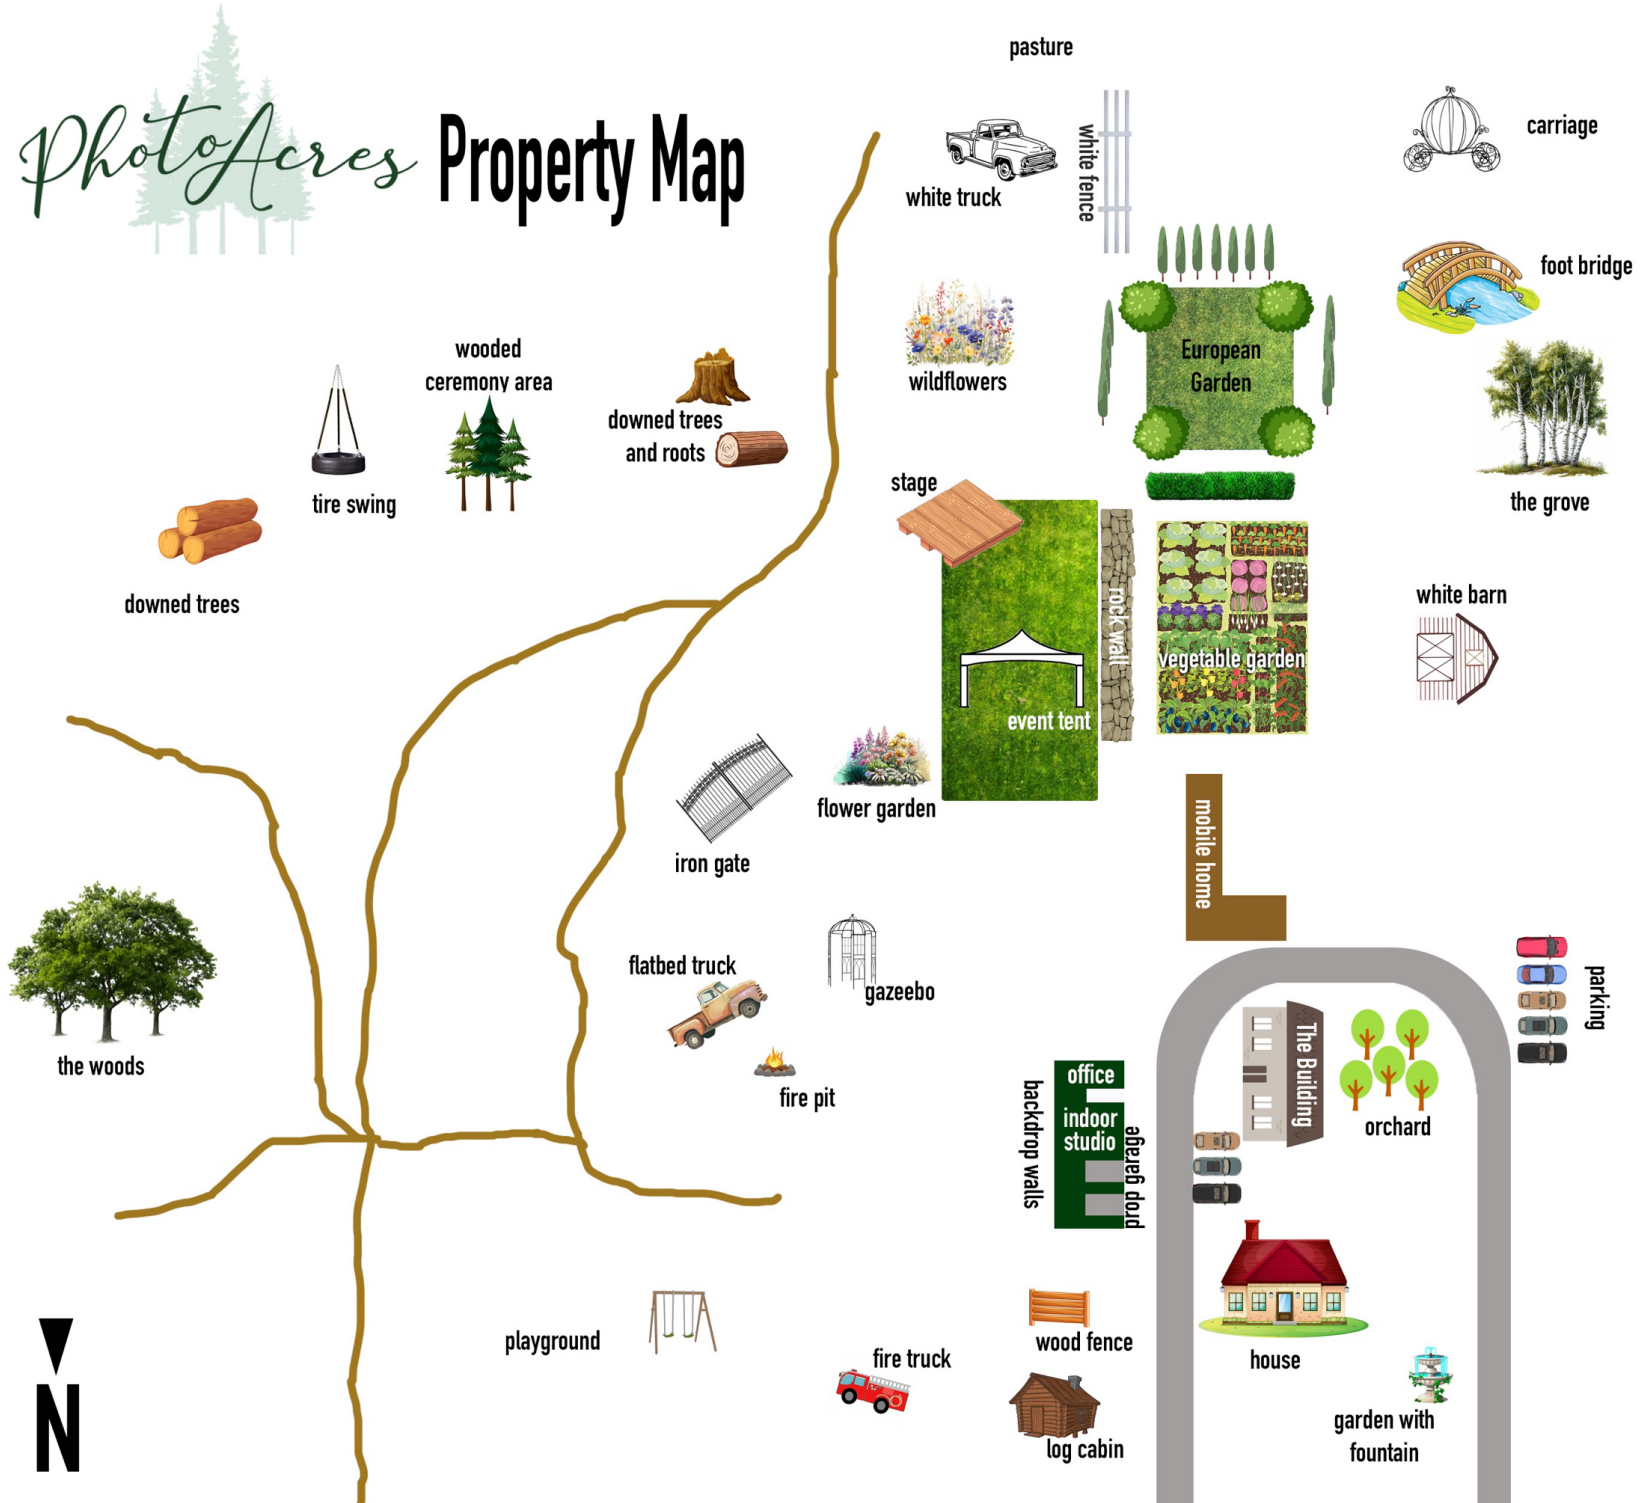

PhotoAcres Property Map

downed trees

tire swing

wooded ceremony area

downed trees and roots

the woods

iron gate

flatbed truck

fire pit

playground

fire truck

pasture

white truck

white fence

wildflowers

stage

event tent

rock wall

Vegetable garden

European Garden

carriage

foot bridge

the grove

white barn

mobile home

office indoor studio prop garage backdrop walls

orchard

The Building

house

garden with fountain

parking

N