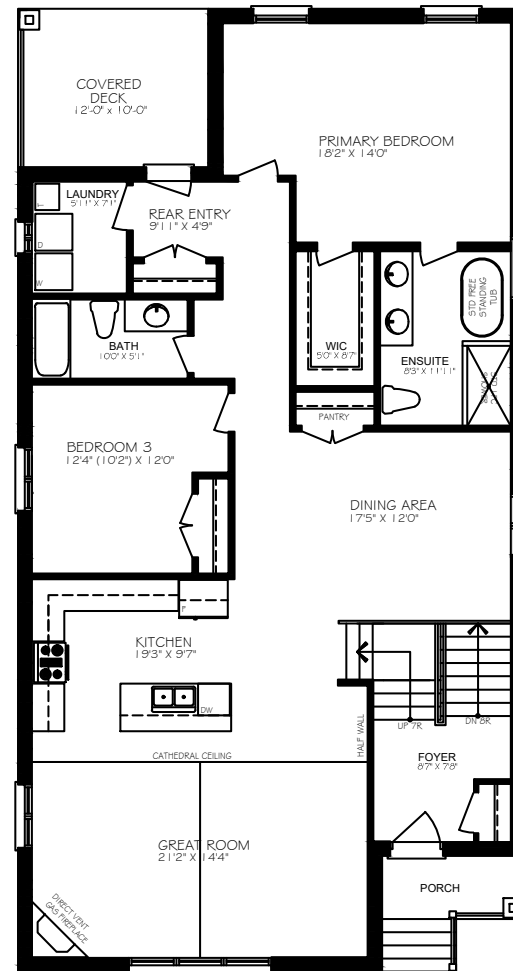

## ETHAN WALK-UP

1742 sq ft  
MAIN FLOOR

ALL DIMENSIONS APPROXIMATE AND  
SUBJECT TO CHANGE WITHOUT NOTICE. ALL  
ELEVATIONS ARE ARTIST'S CONCEPT OF  
FINISHED HOME.

E. & O. E.

BASEMENT PLAN  
(1022 sq ft IF FINISHED)

ETHAN MAIN FLOOR PLAN  
(1742 sq ft)

# ETHAN WALK-UP

1742 sq ft  
MAIN FLOOR

ALL DIMENSIONS APPROXIMATE AND SUBJECT TO CHANGE WITHOUT NOTICE. ALL ELEVATIONS ARE ARTIST'S CONCEPT OF FINISHED HOME.

E. & O. E.