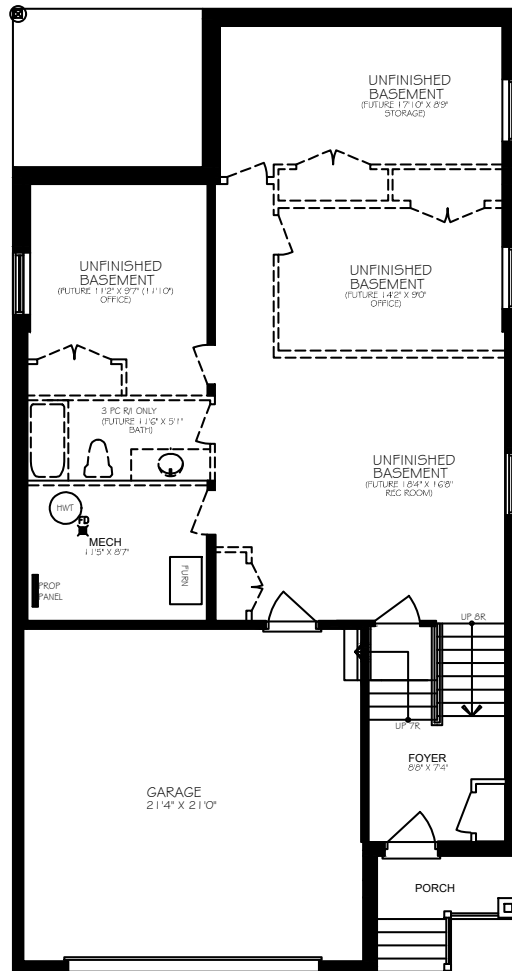

## ETHAN WALK-UP

1742 sq ft  
MAIN FLOOR

ALL DIMENSIONS APPROXIMATE AND  
SUBJECT TO CHANGE WITHOUT NOTICE. ALL  
ELEVATIONS ARE ARTIST'S CONCEPT OF  
FINISHED HOME.

E. & O. E.

BASEMENT PLAN  
(1022 sq ft IF FINISHED)

ETHAN MAIN FLOOR PLAN  
(1742 sq ft)

# ETHAN WALK-UP

1742 sq ft  
MAIN FLOOR

ALL DIMENSIONS APPROXIMATE AND SUBJECT TO CHANGE WITHOUT NOTICE. ALL ELEVATIONS ARE ARTIST'S CONCEPT OF FINISHED HOME.

E. & O. E.