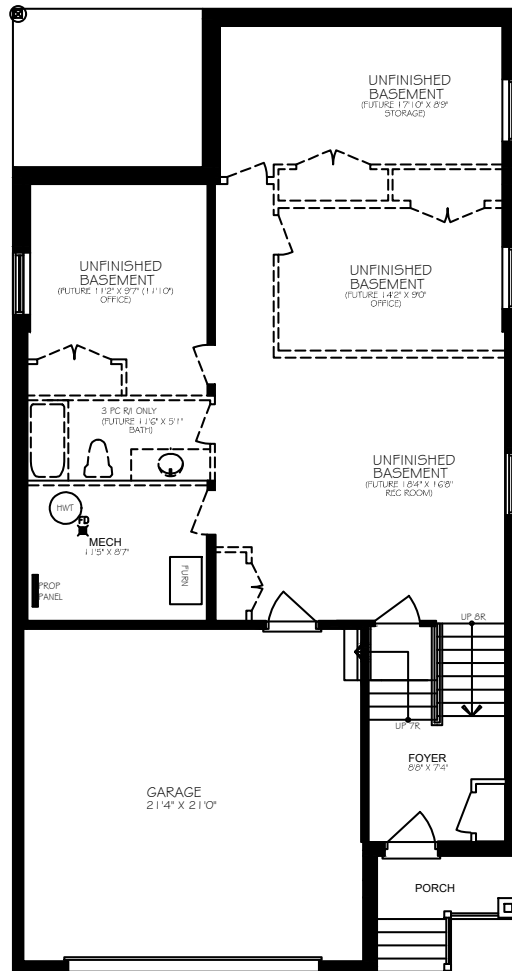

ETHAN WALK-UP

1742 sq ft
MAIN FLOOR

ALL DIMENSIONS APPROXIMATE AND
SUBJECT TO CHANGE WITHOUT NOTICE. ALL
ELEVATIONS ARE ARTIST'S CONCEPT OF
FINISHED HOME.

E. & O. E.

BASEMENT PLAN
(1022 sq ft IF FINISHED)

ETHAN MAIN FLOOR PLAN
(1742 sq ft)

ETHAN WALK-UP

1742 sq ft
MAIN FLOOR

ALL DIMENSIONS APPROXIMATE AND SUBJECT TO CHANGE WITHOUT NOTICE. ALL ELEVATIONS ARE ARTIST'S CONCEPT OF FINISHED HOME.

E. & O. E.