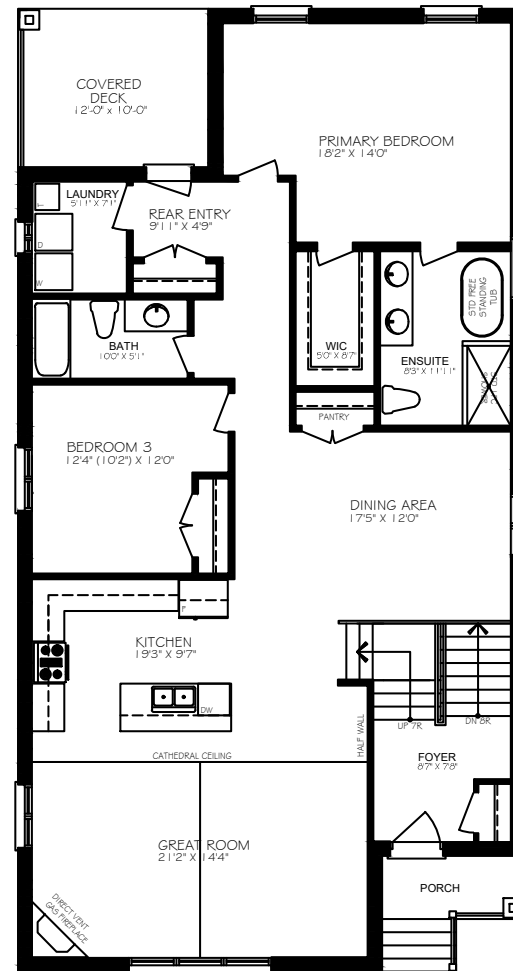

ETHAN WALK-UP

1742 sq ft
MAIN FLOOR

ALL DIMENSIONS APPROXIMATE AND
SUBJECT TO CHANGE WITHOUT NOTICE. ALL
ELEVATIONS ARE ARTIST'S CONCEPT OF
FINISHED HOME.

E. & O. E.

BASEMENT PLAN
(1022 sq ft IF FINISHED)

ETHAN MAIN FLOOR PLAN
(1742 sq ft)

ETHAN WALK-UP

1742 sq ft
MAIN FLOOR

ALL DIMENSIONS APPROXIMATE AND SUBJECT TO CHANGE WITHOUT NOTICE. ALL ELEVATIONS ARE ARTIST'S CONCEPT OF FINISHED HOME.

E. & O. E.