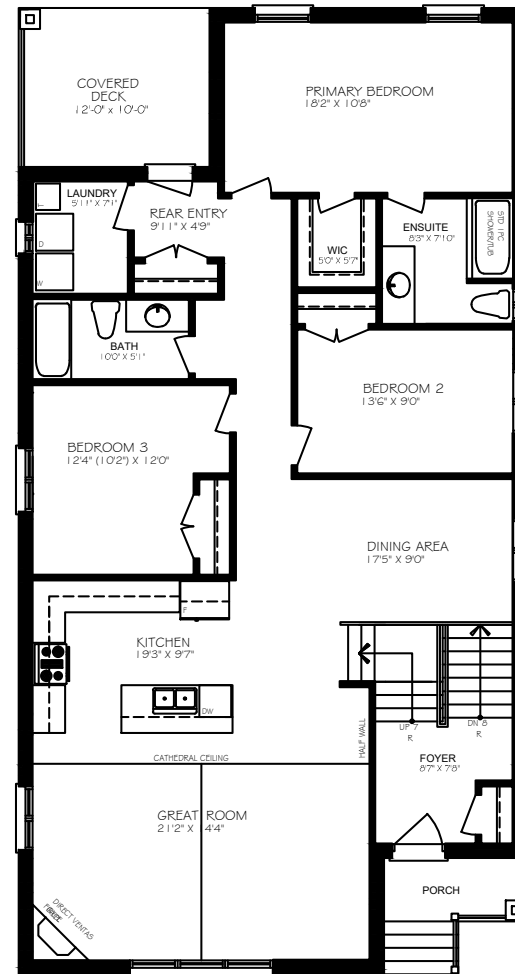

## CHELSEA WALK-UP

1742 sq ft  
MAIN FLOOR

ALL DIMENSIONS APPROXIMATE AND  
SUBJECT TO CHANGE WITHOUT NOTICE. ALL  
ELEVATIONS ARE ARTIST'S CONCEPT OF  
FINISHED HOME.

E. & O. E.

BASEMENT PLAN  
(1022 sq ft IF FINISHED)

CHELSEA MAIN FLOOR PLAN  
(1742 sq ft)

# CHELSEA WALK-UP

1742 sq ft  
MAIN FLOOR

ALL DIMENSIONS APPROXIMATE AND  
SUBJECT TO CHANGE WITHOUT NOTICE. ALL  
ELEVATIONS ARE ARTIST'S CONCEPT OF  
FINISHED HOME.

E. & O. E.