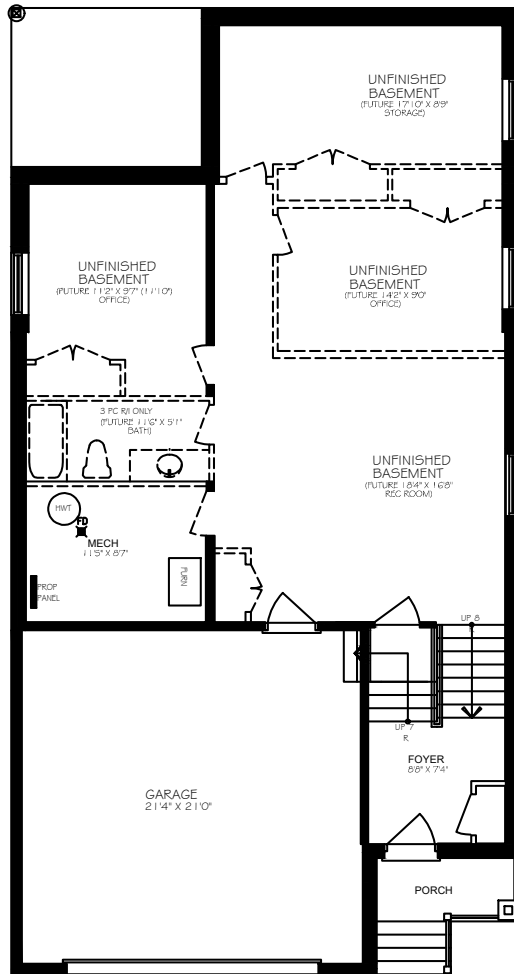

## CHELSEA WALK-UP

1742 sq ft  
MAIN FLOOR

ALL DIMENSIONS APPROXIMATE AND  
SUBJECT TO CHANGE WITHOUT NOTICE. ALL  
ELEVATIONS ARE ARTIST'S CONCEPT OF  
FINISHED HOME.

E. & O. E.

BASEMENT PLAN  
(1022 sq ft IF FINISHED)

CHELSEA MAIN FLOOR PLAN  
(1742 sq ft)

# CHELSEA WALK-UP

1742 sq ft  
MAIN FLOOR

ALL DIMENSIONS APPROXIMATE AND  
SUBJECT TO CHANGE WITHOUT NOTICE. ALL  
ELEVATIONS ARE ARTIST'S CONCEPT OF  
FINISHED HOME.

E. & O. E.