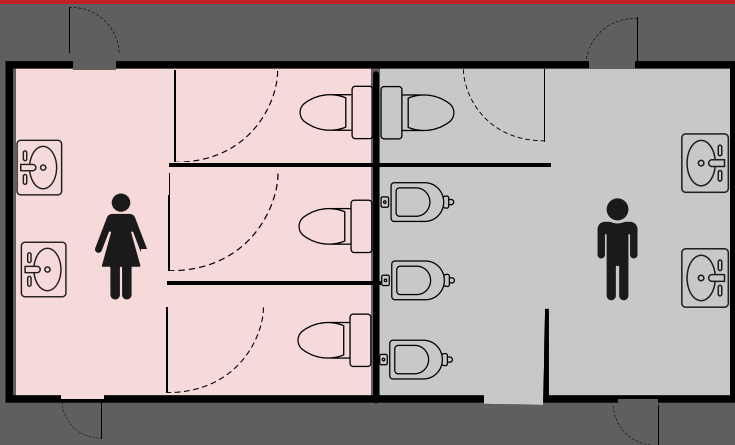

 0800 999 2260

 [info@dtox.org](mailto:info@dtox.org)

 [www.dtox.org](http://www.dtox.org)

No plumbing or drainage required.

Electricity supply – 32A generator or mains supply needed. Lighting, hot water and paper towel dispensers on both sides of unit

Mens and womens toilets.  
 Women: 3 x cubicles 2 x sinks  
 Men: 1 x cubicle, 3 x urinals, 2 x sinks

<b>DIMENSIONS</b>		<b>LENGTH</b>	5.8M
<b>HEIGHT</b>	2.42M	<b>TOW BAR LENGTH</b>	1.3M
<b>WIDTH</b>	2.3M	<b>FLOOR TO STEP</b>	0.36M