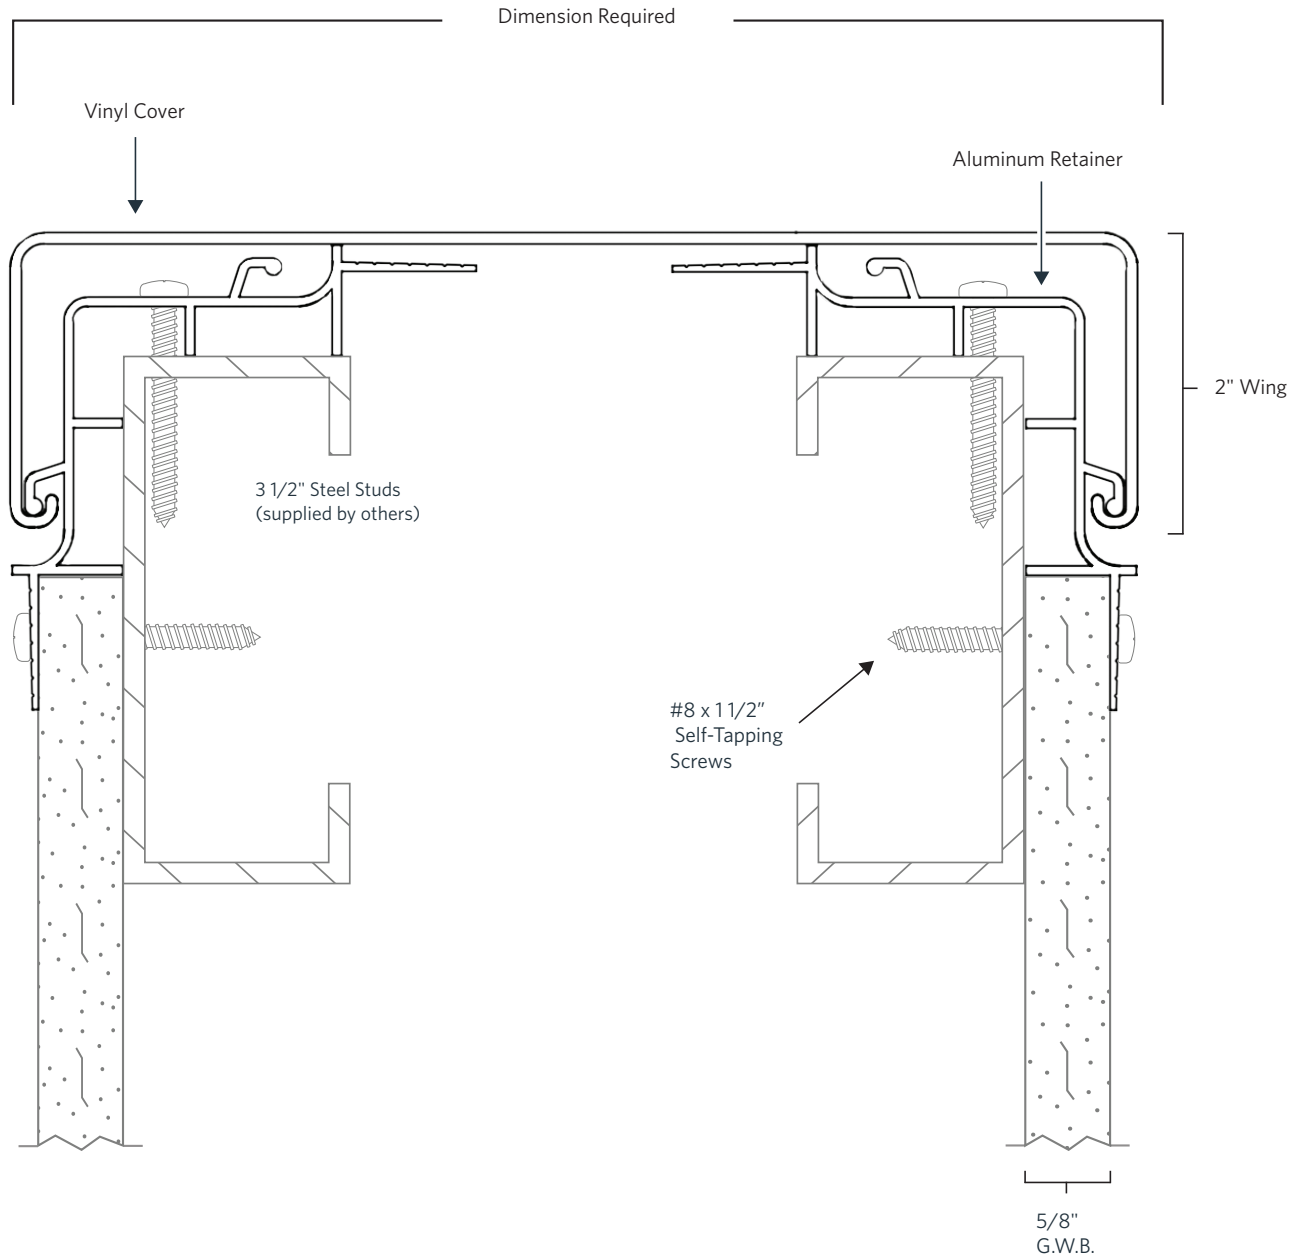

▶ 2" Flush Mount Fire-Rated Corner Guards

▶ 2" Flush Mount Retainer Corner Guards

▶ 2" Single Cover Flush Mount Corner Guards

▶ 3" 135° Flush Mount Retainer Corner Guards

▶ 3" Flush Mount Fire-Rated Corner Guards

▶ 3" Flush Mount Retainer Corner Guards

▶ 3" Single Cover Flush Mount Corner Guards