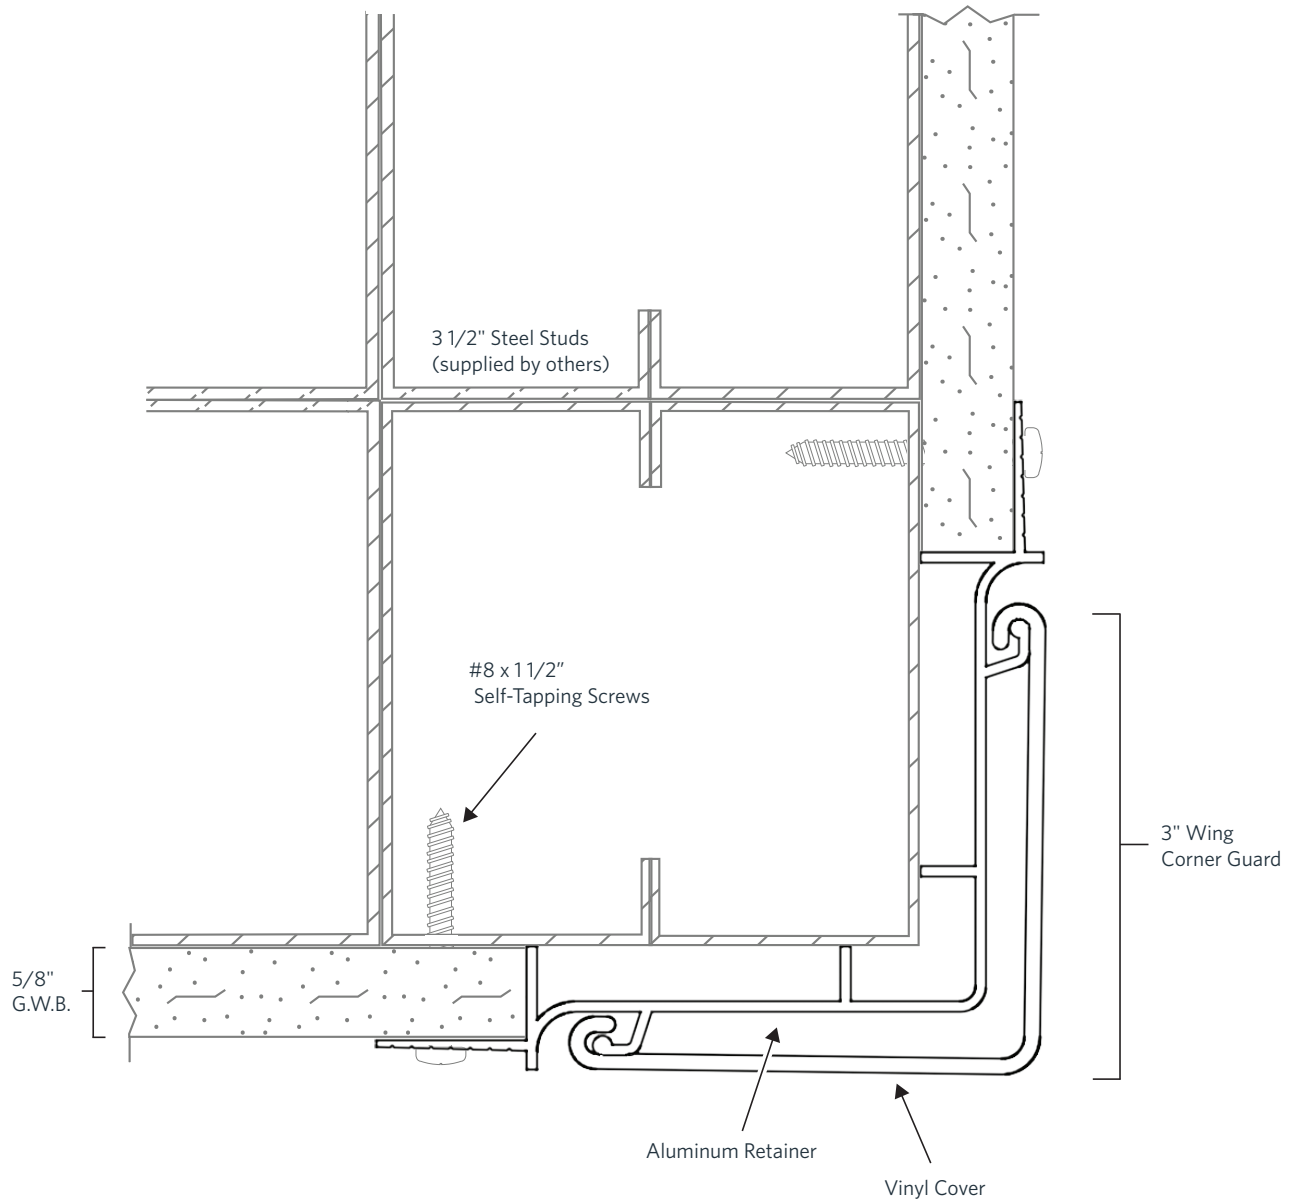

▶ 2" Flush Mount Fire-Rated Corner Guards

▶ 2" Flush Mount Retainer Corner Guards

▶ 2" Single Cover Flush Mount Corner Guards

▶ 3" 135° Flush Mount Retainer Corner Guards

▶ 3" Flush Mount Fire-Rated Corner Guards

▶ 3" Flush Mount Retainer Corner Guards

▶ 3" Single Cover Flush Mount Corner Guards