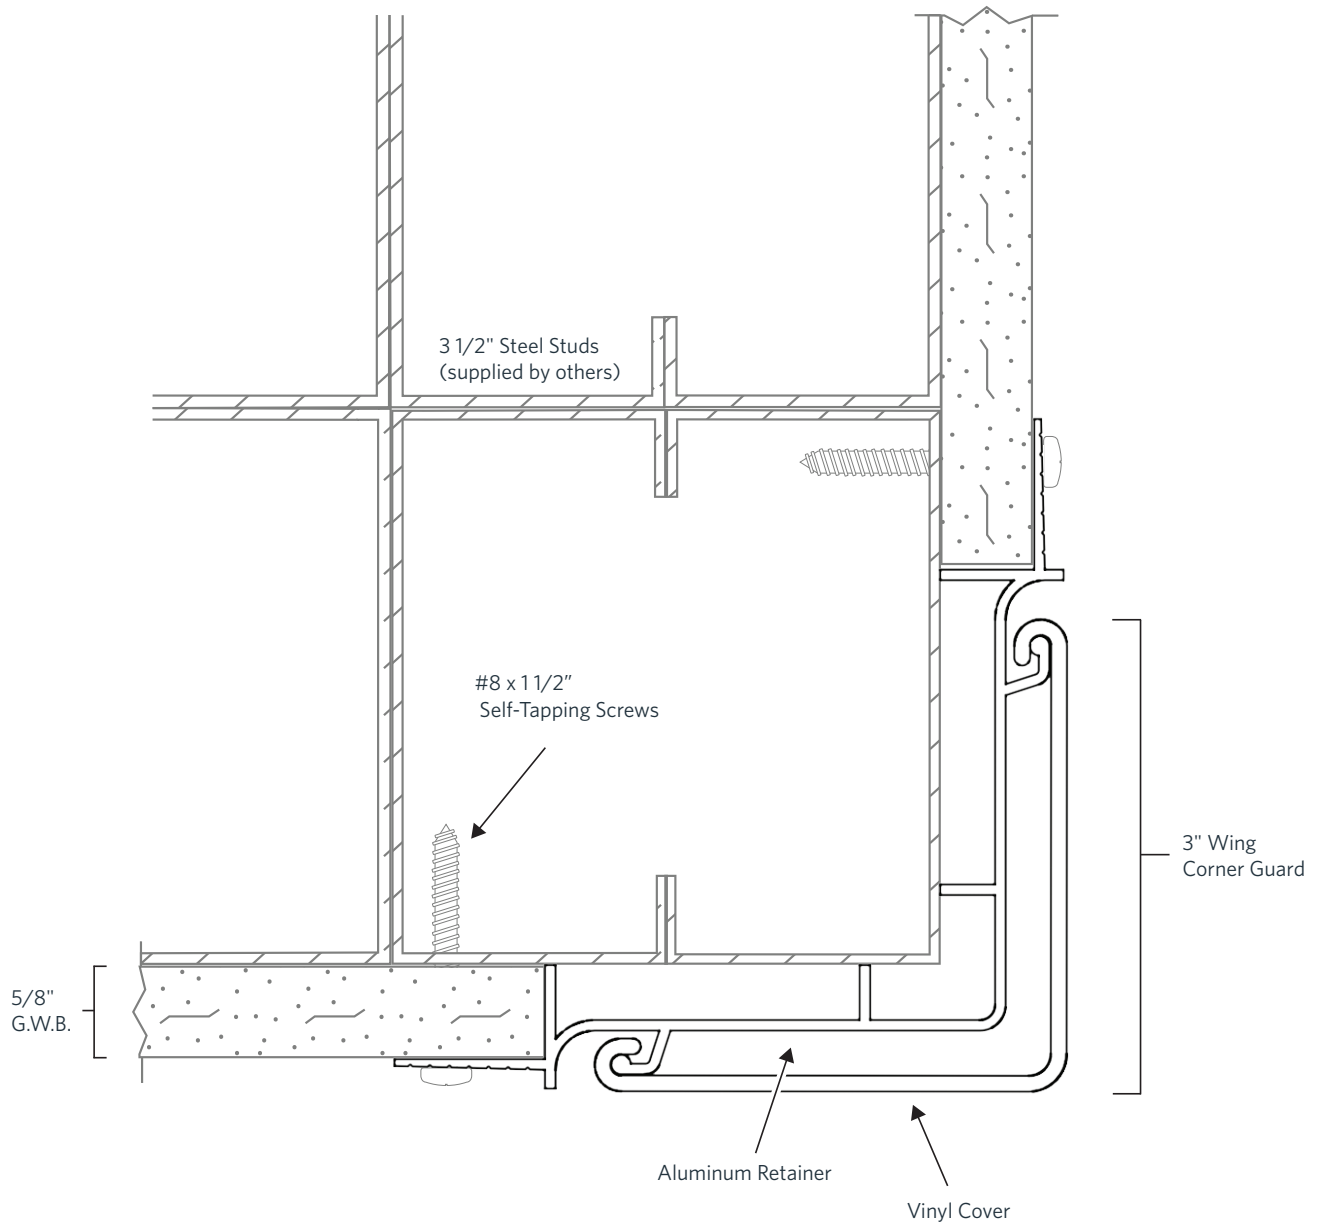

▶ 2" Flush Mount Fire-Rated Corner Guards

▶ 2" Flush Mount Retainer Corner Guards

▶ 2" Single Cover Flush Mount Corner Guards

▶ 3" 135° Flush Mount Retainer Corner Guards

▶ 3" Flush Mount Fire-Rated Corner Guards

▶ 3" Flush Mount Retainer Corner Guards

▶ 3" Single Cover Flush Mount Corner Guards