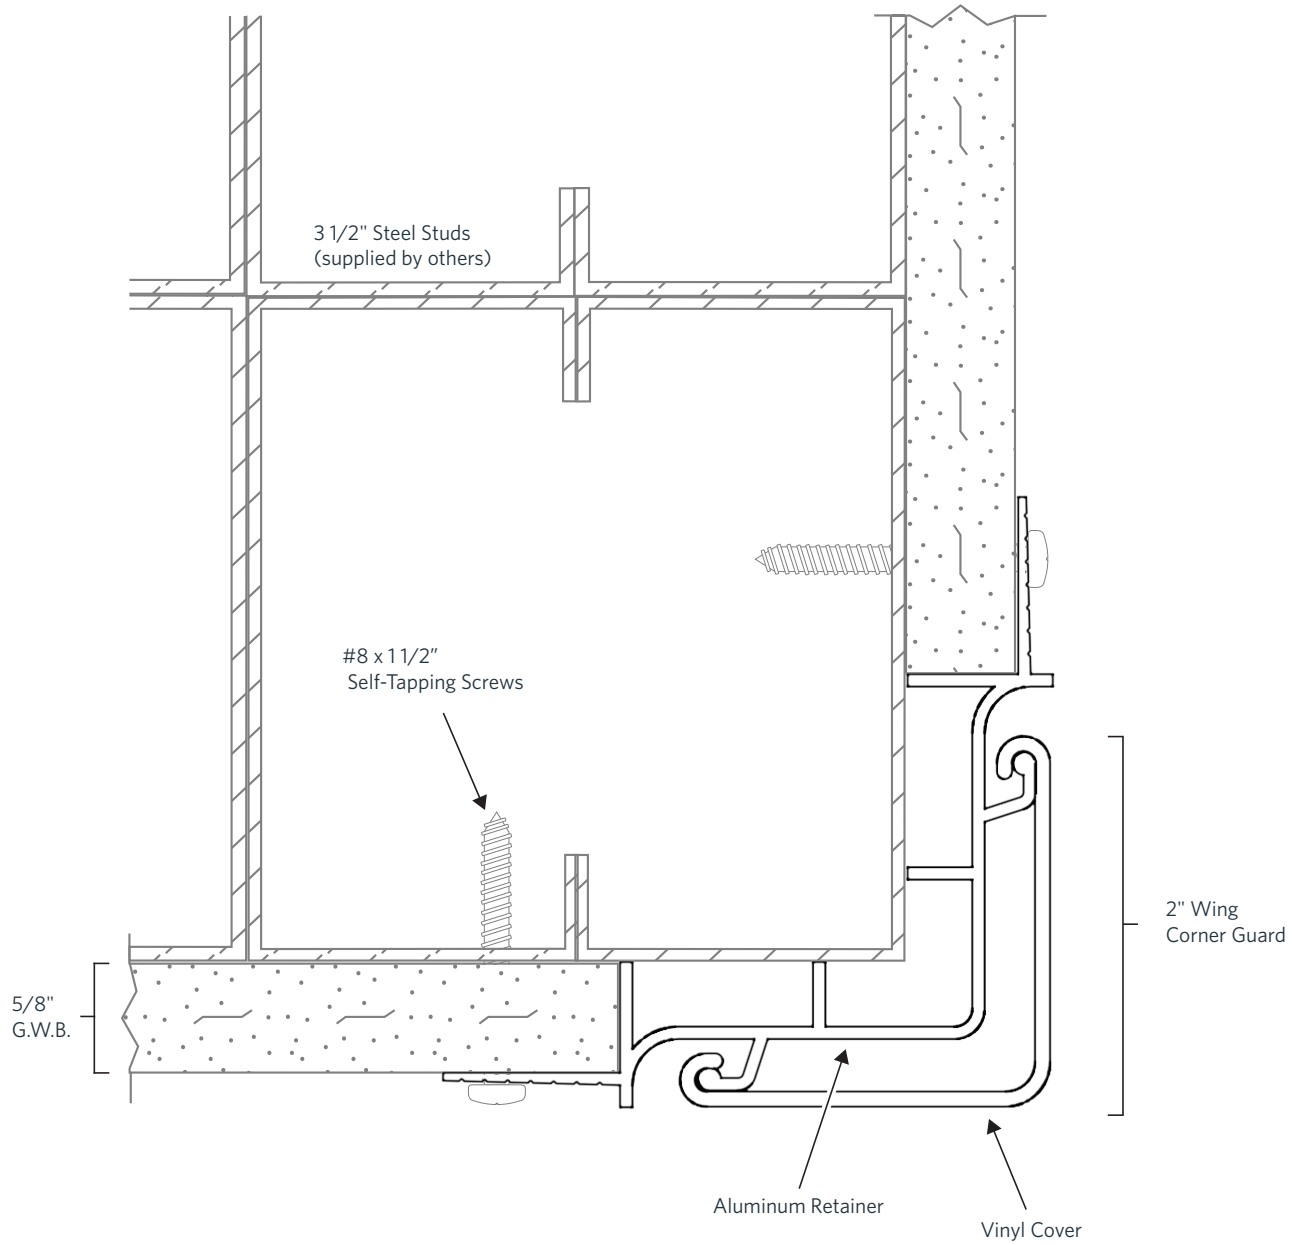

▶ 2" Flush Mount Fire-Rated Corner Guards

▶ 2" Flush Mount Retainer Corner Guards

▶ 2" Single Cover Flush Mount Corner Guards

▶ 3" 135° Flush Mount Retainer Corner Guards

▶ 3" Flush Mount Fire-Rated Corner Guards

▶ 3" Flush Mount Retainer Corner Guards

▶ 3" Single Cover Flush Mount Corner Guards