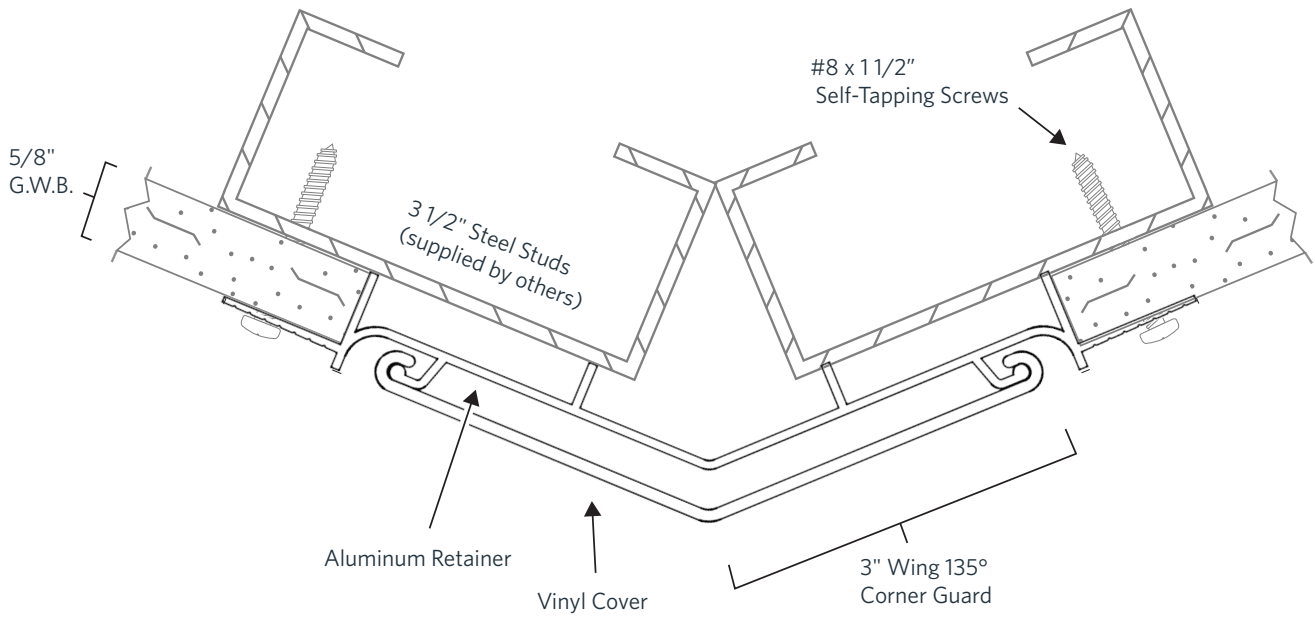

▶ 2" Flush Mount Fire-Rated Corner Guards

▶ 2" Flush Mount Retainer Corner Guards

▶ 2" Single Cover Flush Mount Corner Guards

▶ 3" 135° Flush Mount Retainer Corner Guards

▶ 3" Flush Mount Fire-Rated Corner Guards

▶ 3" Flush Mount Retainer Corner Guards

▶ 3" Single Cover Flush Mount Corner Guards