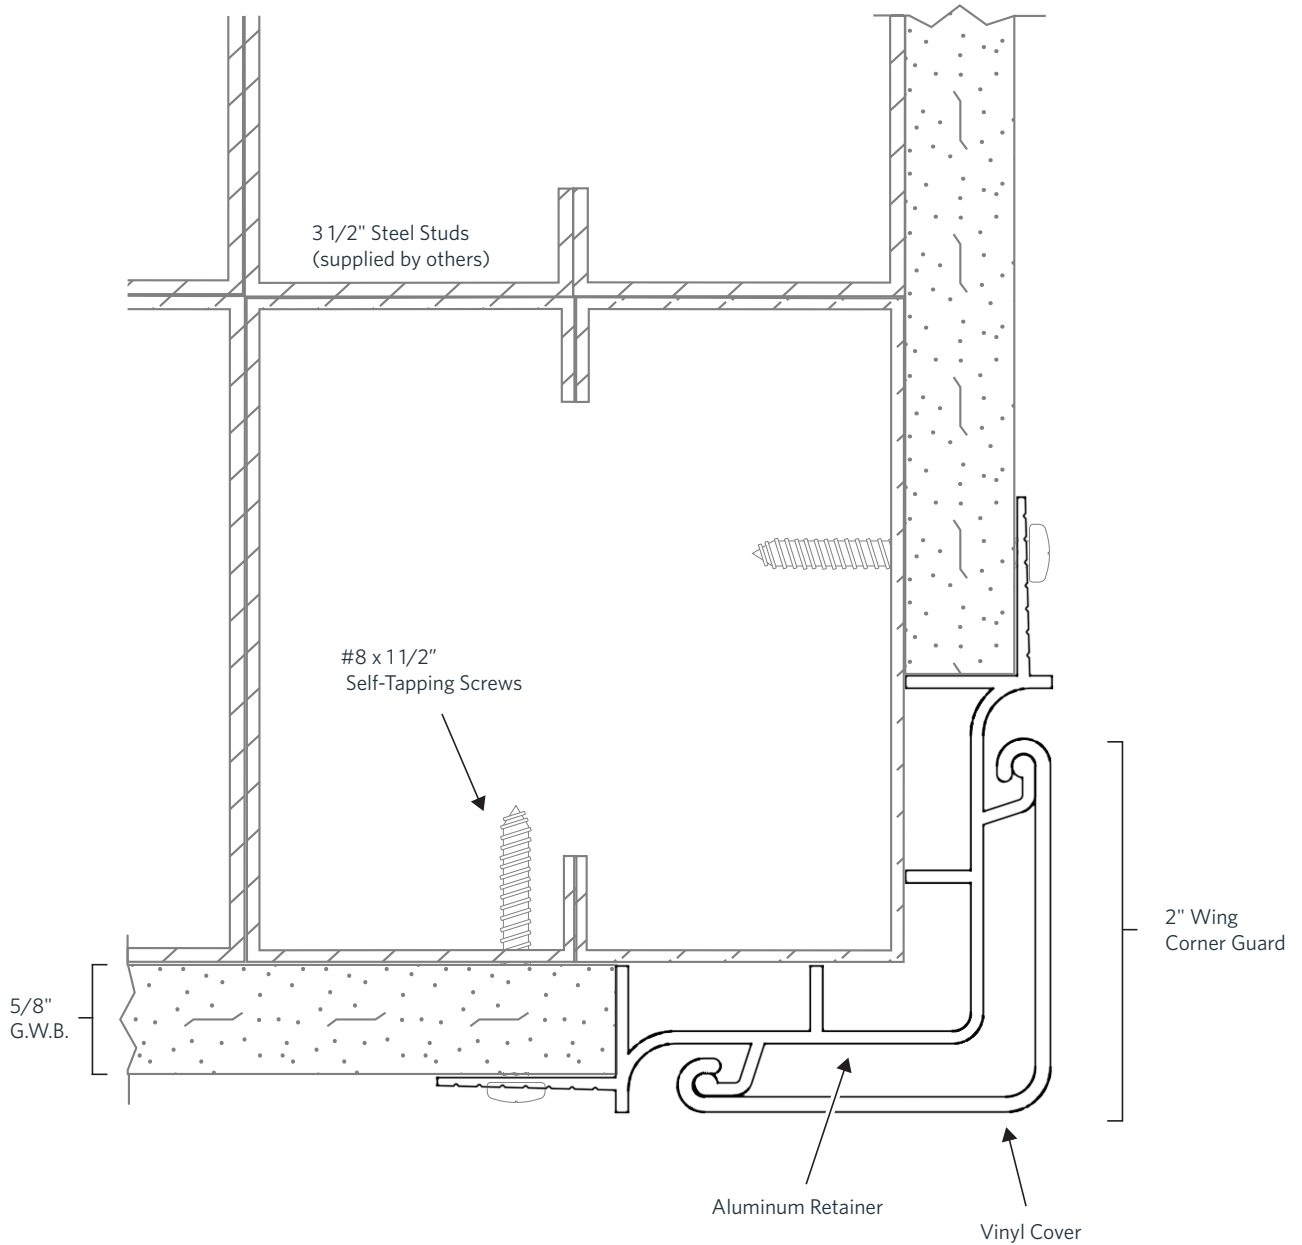

▶ 2" Flush Mount Fire-Rated Corner Guards

▶ 2" Flush Mount Retainer Corner Guards

▶ 2" Single Cover Flush Mount Corner Guards

▶ 3" 135° Flush Mount Retainer Corner Guards

▶ 3" Flush Mount Fire-Rated Corner Guards

▶ 3" Flush Mount Retainer Corner Guards

▶ 3" Single Cover Flush Mount Corner Guards