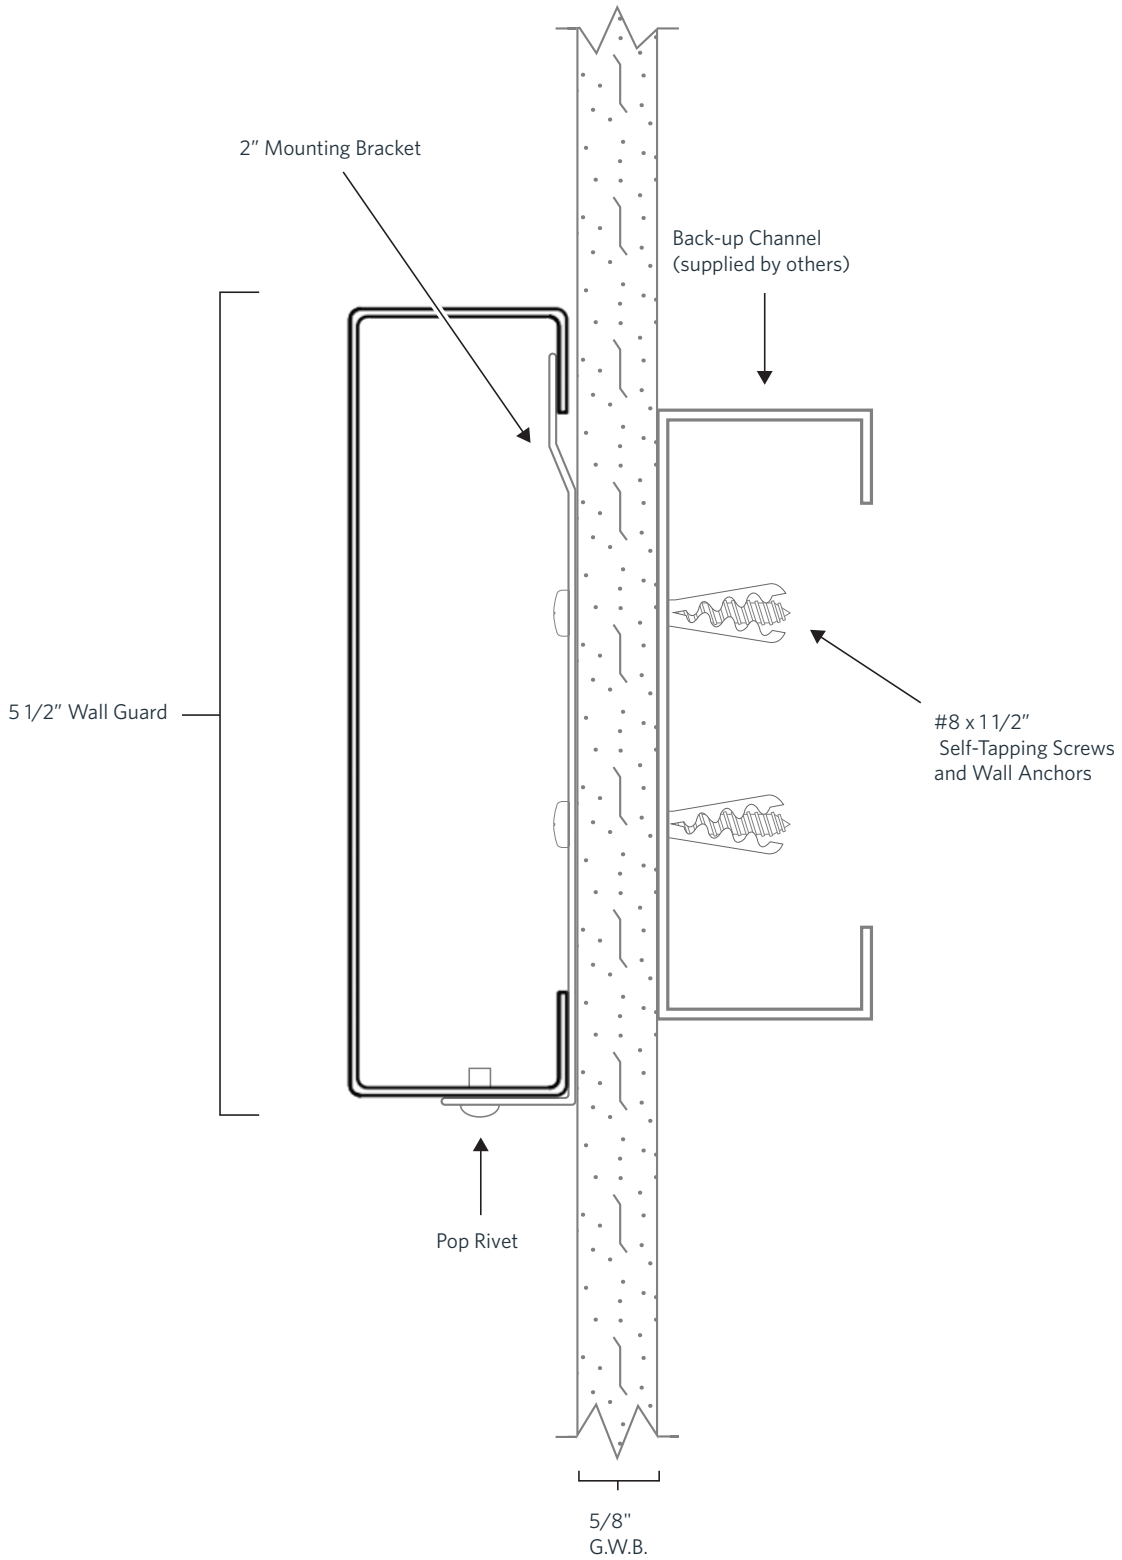

Flat Stainless Steel Crash Rail

▶ Flat Stainless Steel Crash Rail

2" Mounting Bracket

4" Mounting Bracket

Assembly

► V-Groove Stainless Steel Crash Rail

2" Mounting Bracket

4" Mounting Bracket

Assembly