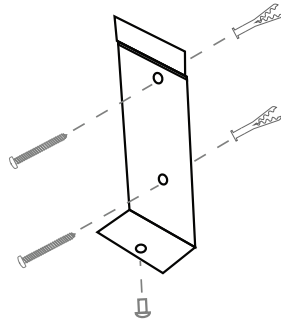

Flat Stainless Steel Crash Rail

▶ Flat Stainless Steel Crash Rail

2" Mounting Bracket

4" Mounting Bracket

Assembly

► V-Groove Stainless Steel Crash Rail

2" Mounting Bracket

4" Mounting Bracket