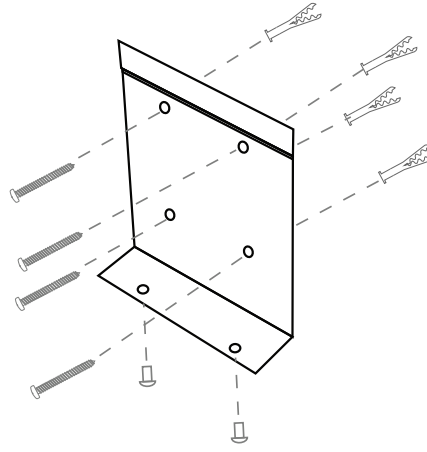

Flat Stainless Steel Crash Rail

▶ Flat Stainless Steel Crash Rail

2" Mounting Bracket

4" Mounting Bracket

Assembly

► V-Groove Stainless Steel Crash Rail

2" Mounting Bracket

4" Mounting Bracket