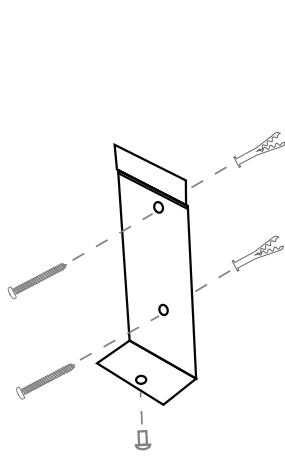

Flat Stainless Steel Crash Rail

▶ Flat Stainless Steel Crash Rail

2" Mounting Bracket

4" Mounting Bracket

Assembly

► V-Groove Stainless Steel Crash Rail

2" Mounting Bracket

4" Mounting Bracket