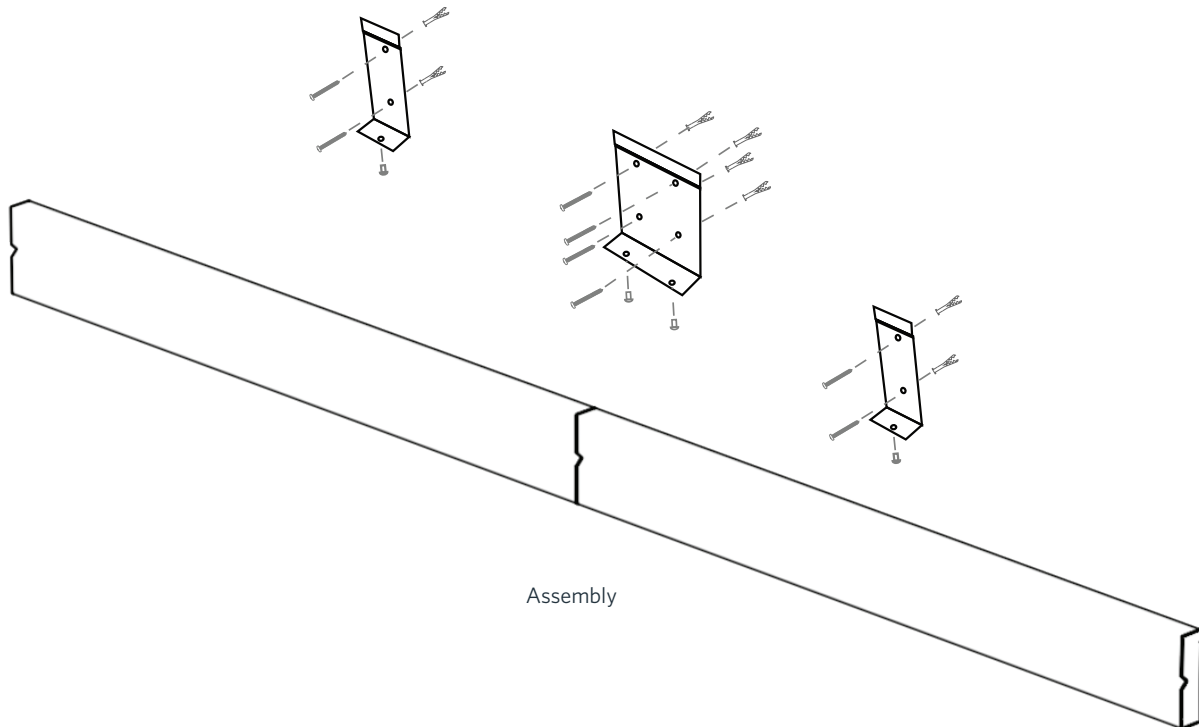

Flat Stainless Steel Crash Rail

▶ Flat Stainless Steel Crash Rail

2" Mounting Bracket

4" Mounting Bracket

Assembly

► V-Groove Stainless Steel Crash Rail

2" Mounting Bracket

4" Mounting Bracket