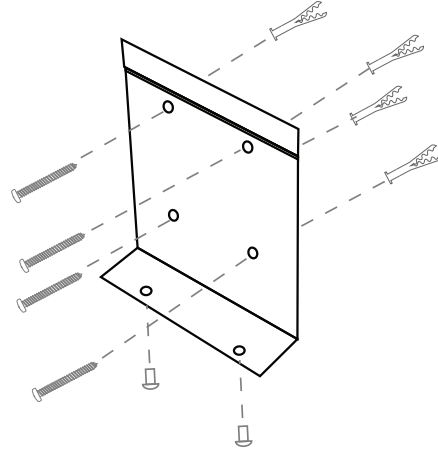

Flat Stainless Steel Crash Rail

▶ Flat Stainless Steel Crash Rail

2" Mounting Bracket

4" Mounting Bracket

Assembly

► V-Groove Stainless Steel Crash Rail

2" Mounting Bracket

4" Mounting Bracket