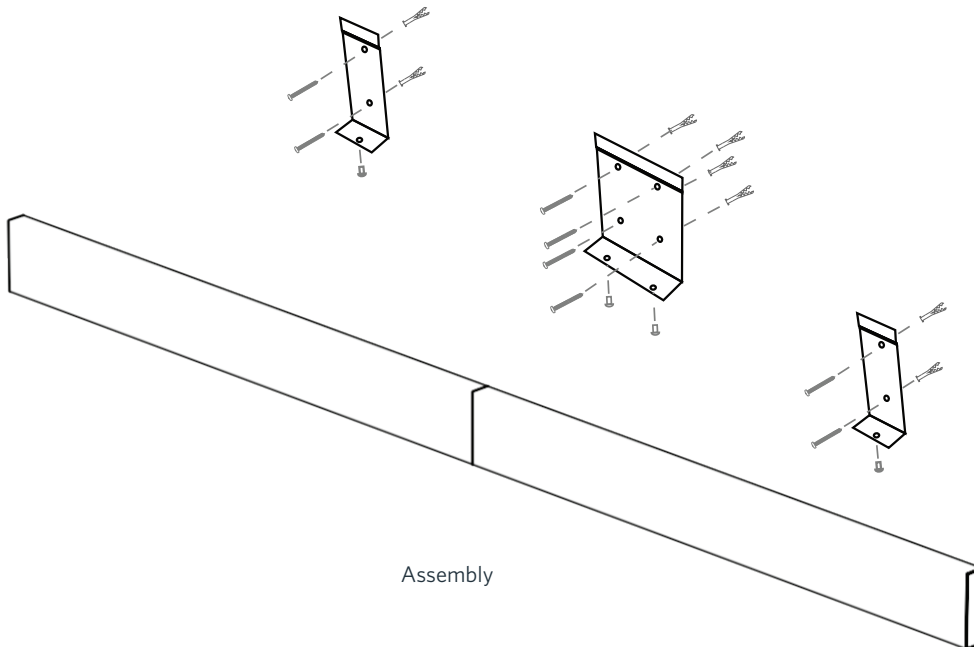

Flat Stainless Steel Crash Rail

▶ Flat Stainless Steel Crash Rail

2" Mounting Bracket

4" Mounting Bracket

Assembly

► V-Groove Stainless Steel Crash Rail

2" Mounting Bracket

4" Mounting Bracket