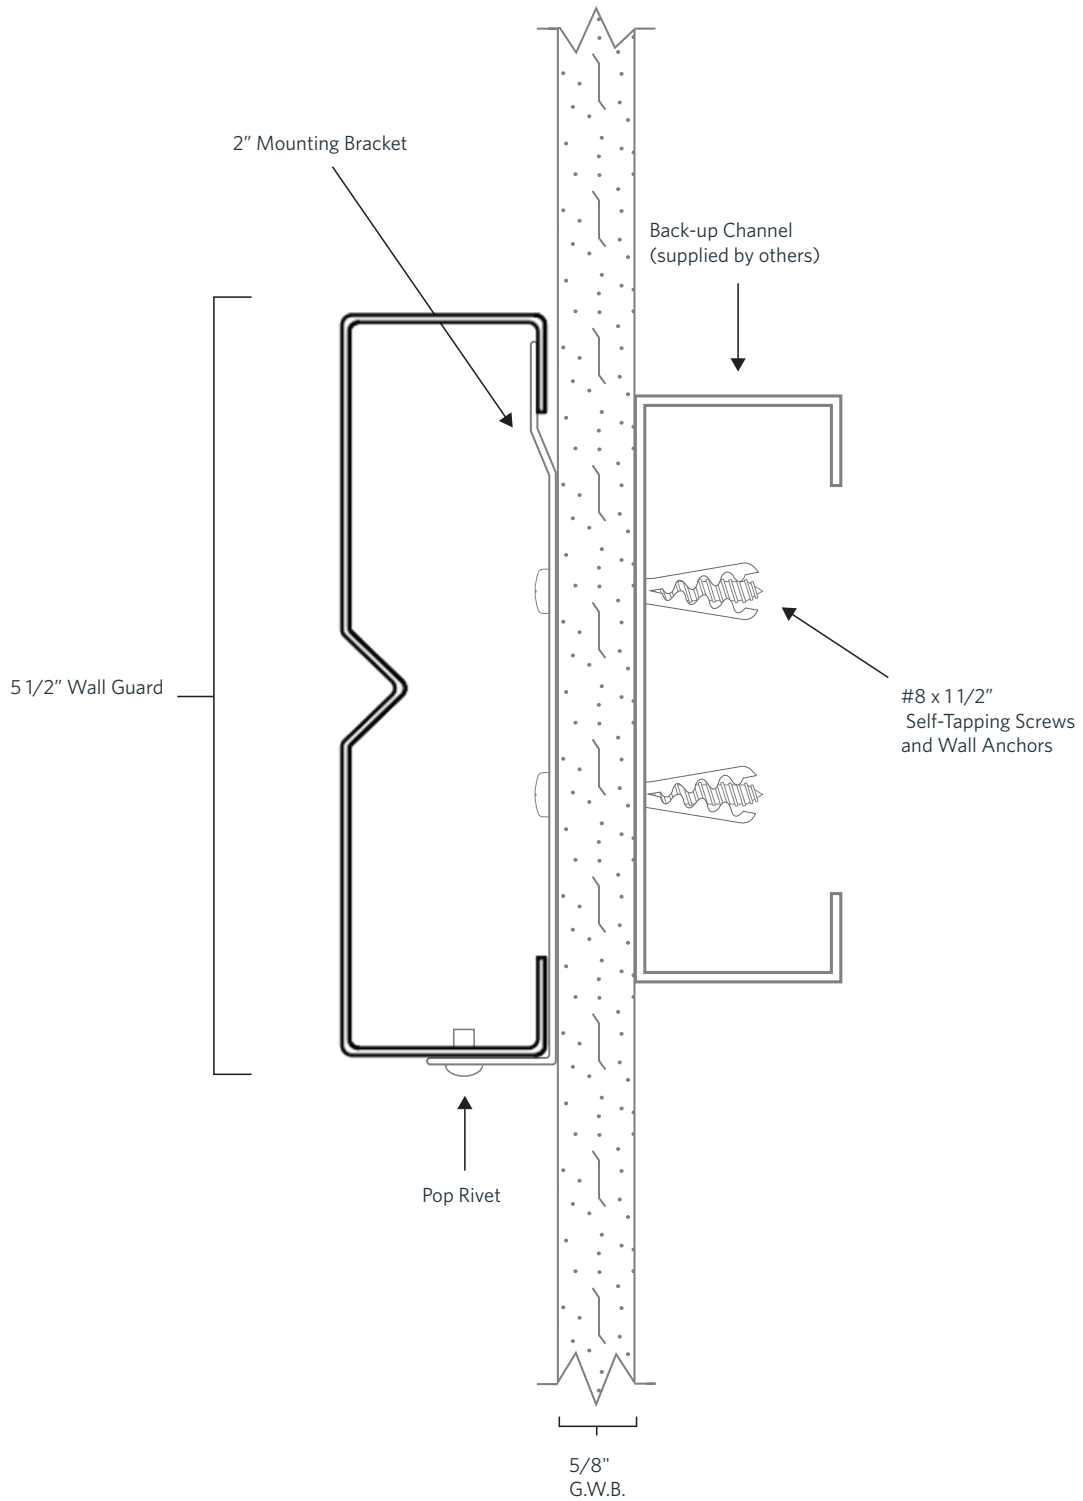

Flat Stainless Steel Crash Rail

▶ Flat Stainless Steel Crash Rail

2" Mounting Bracket

4" Mounting Bracket

Assembly

► V-Groove Stainless Steel Crash Rail

2" Mounting Bracket

4" Mounting Bracket

Assembly