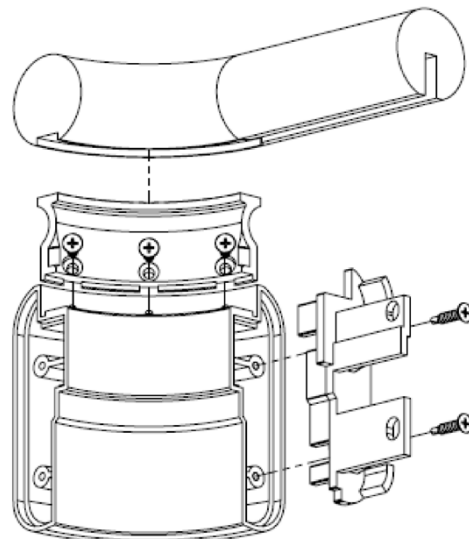

Accent Strip Handrail

Corner Assembly

End Return

▶ Wood Top 6 1/4" Handrail

out side cor ner assembly

left hand return assembly

right hand return assembly