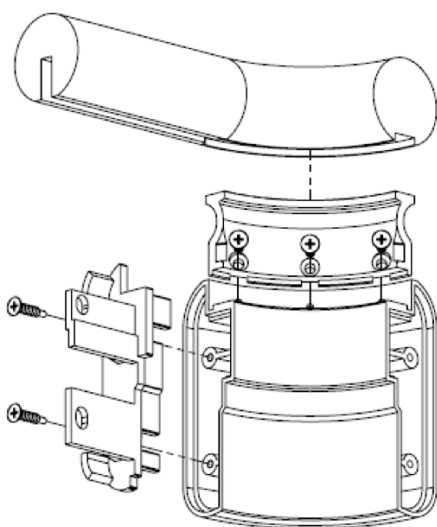

Accent Strip Handrail

Corner Assembly

End Return

▶ Wood Top 6 1/4" Handrail

out side cor ner assembly

left hand return assembly

right hand return assembly