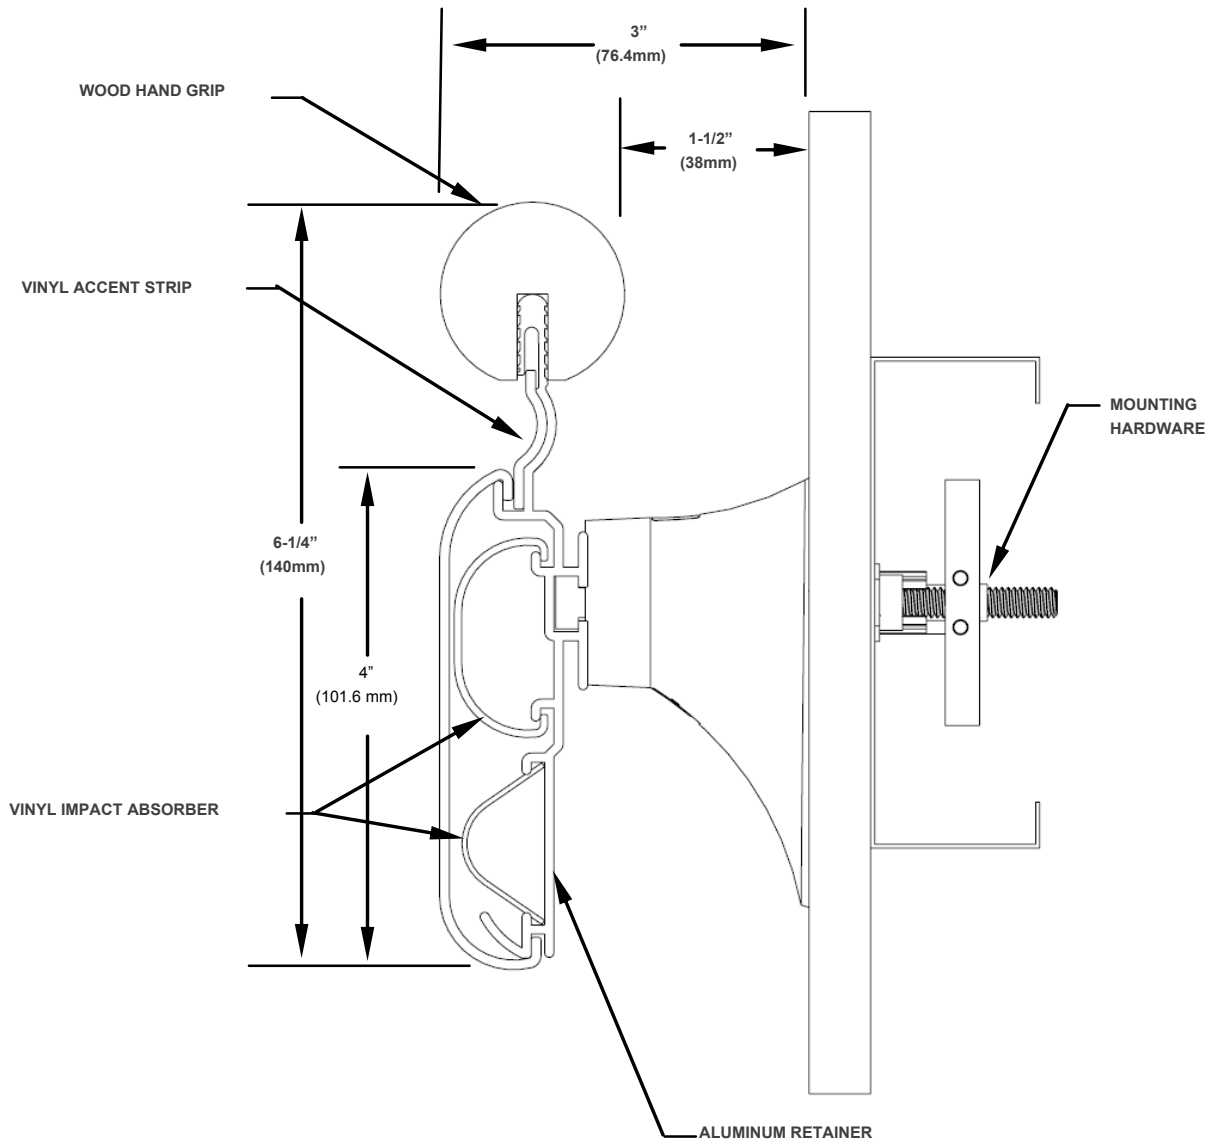

Accent Strip Handrail

Corner Assembly

End Return

▶ Wood Top 6 1/4" Handrail

out side cor ner assembly

left hand return assembly

right hand return assembly