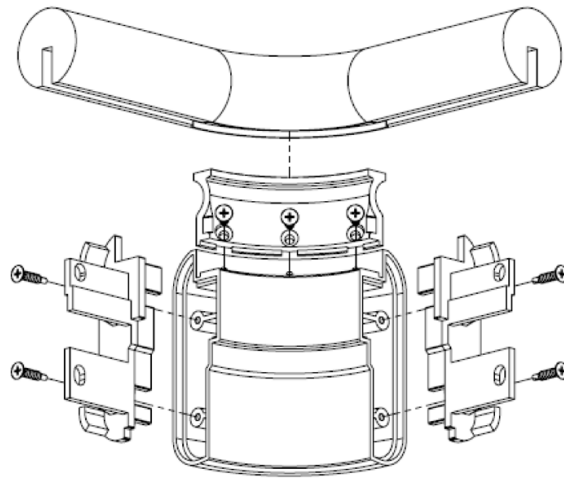

Accent Strip Handrail

Corner Assembly

End Return

▶ Wood Top 6 1/4" Handrail

out side cor ner assembly

left hand return assembly

right hand return assembly