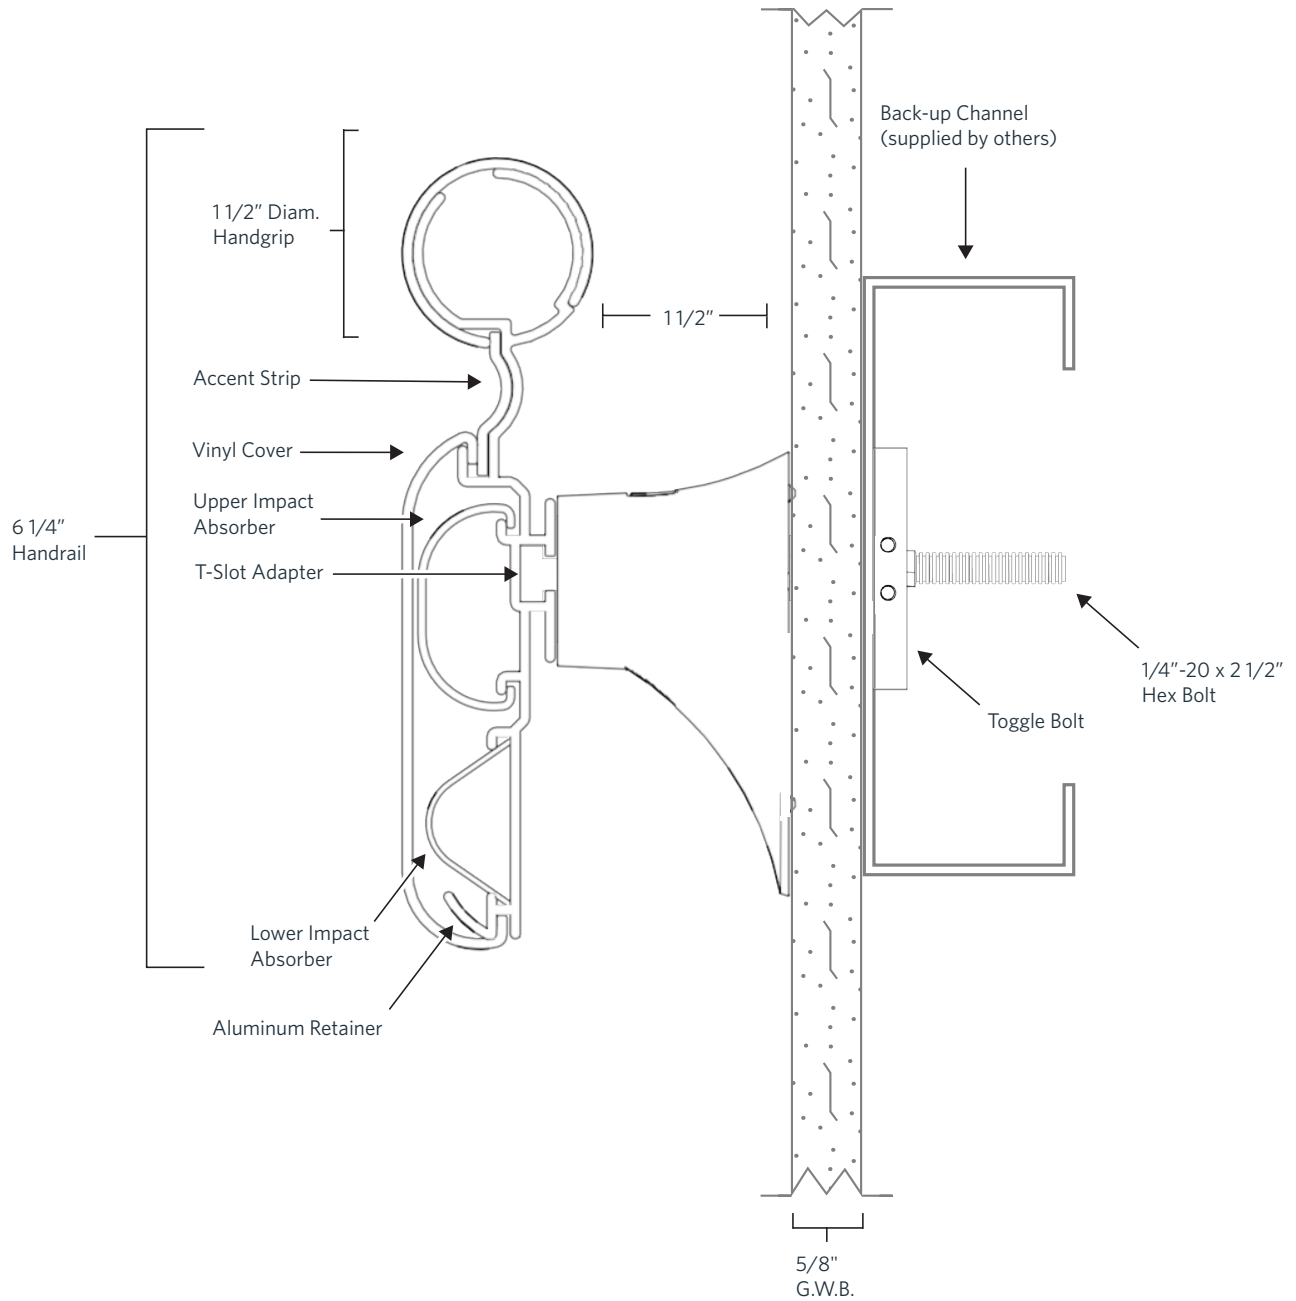

Accent Strip Handrail

Corner Assembly

End Return

▶ Wood Top 6 1/4" Handrail

out side cor ner assembly

left hand return assembly

right hand return assembly