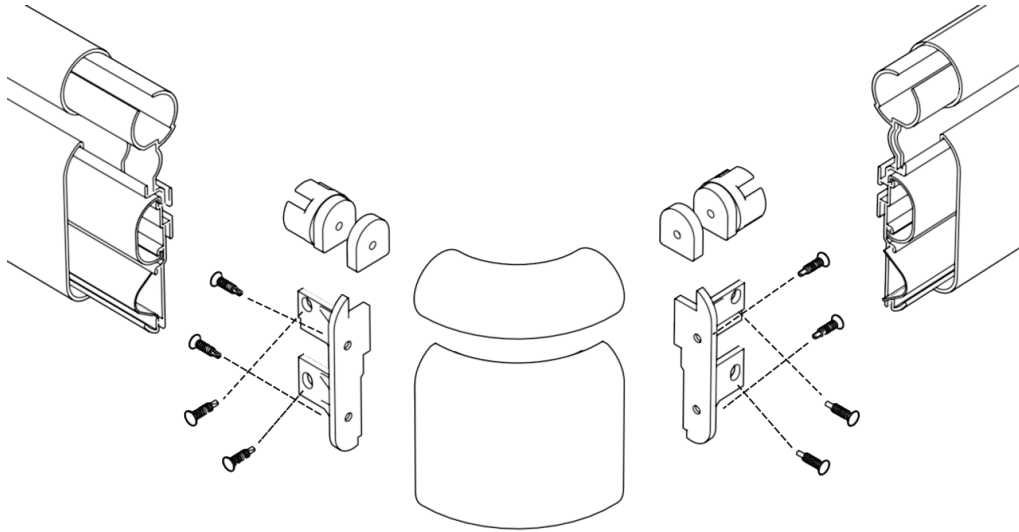

Accent Strip Handrail

Corner Assembly

End Return

▶ Wood Top 6 1/4" Handrail

out side cor ner assembly

left hand return assembly

right hand return assembly