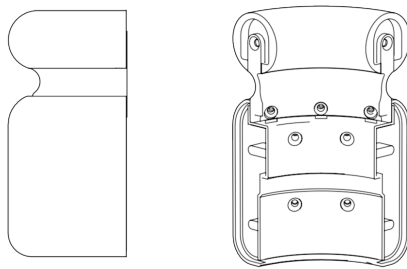

Accent Strip Handrail

Corner Assembly

End Return

▶ Wood Top 6 1/4" Handrail

out side cor ner assembly

left hand return assembly

right hand return assembly