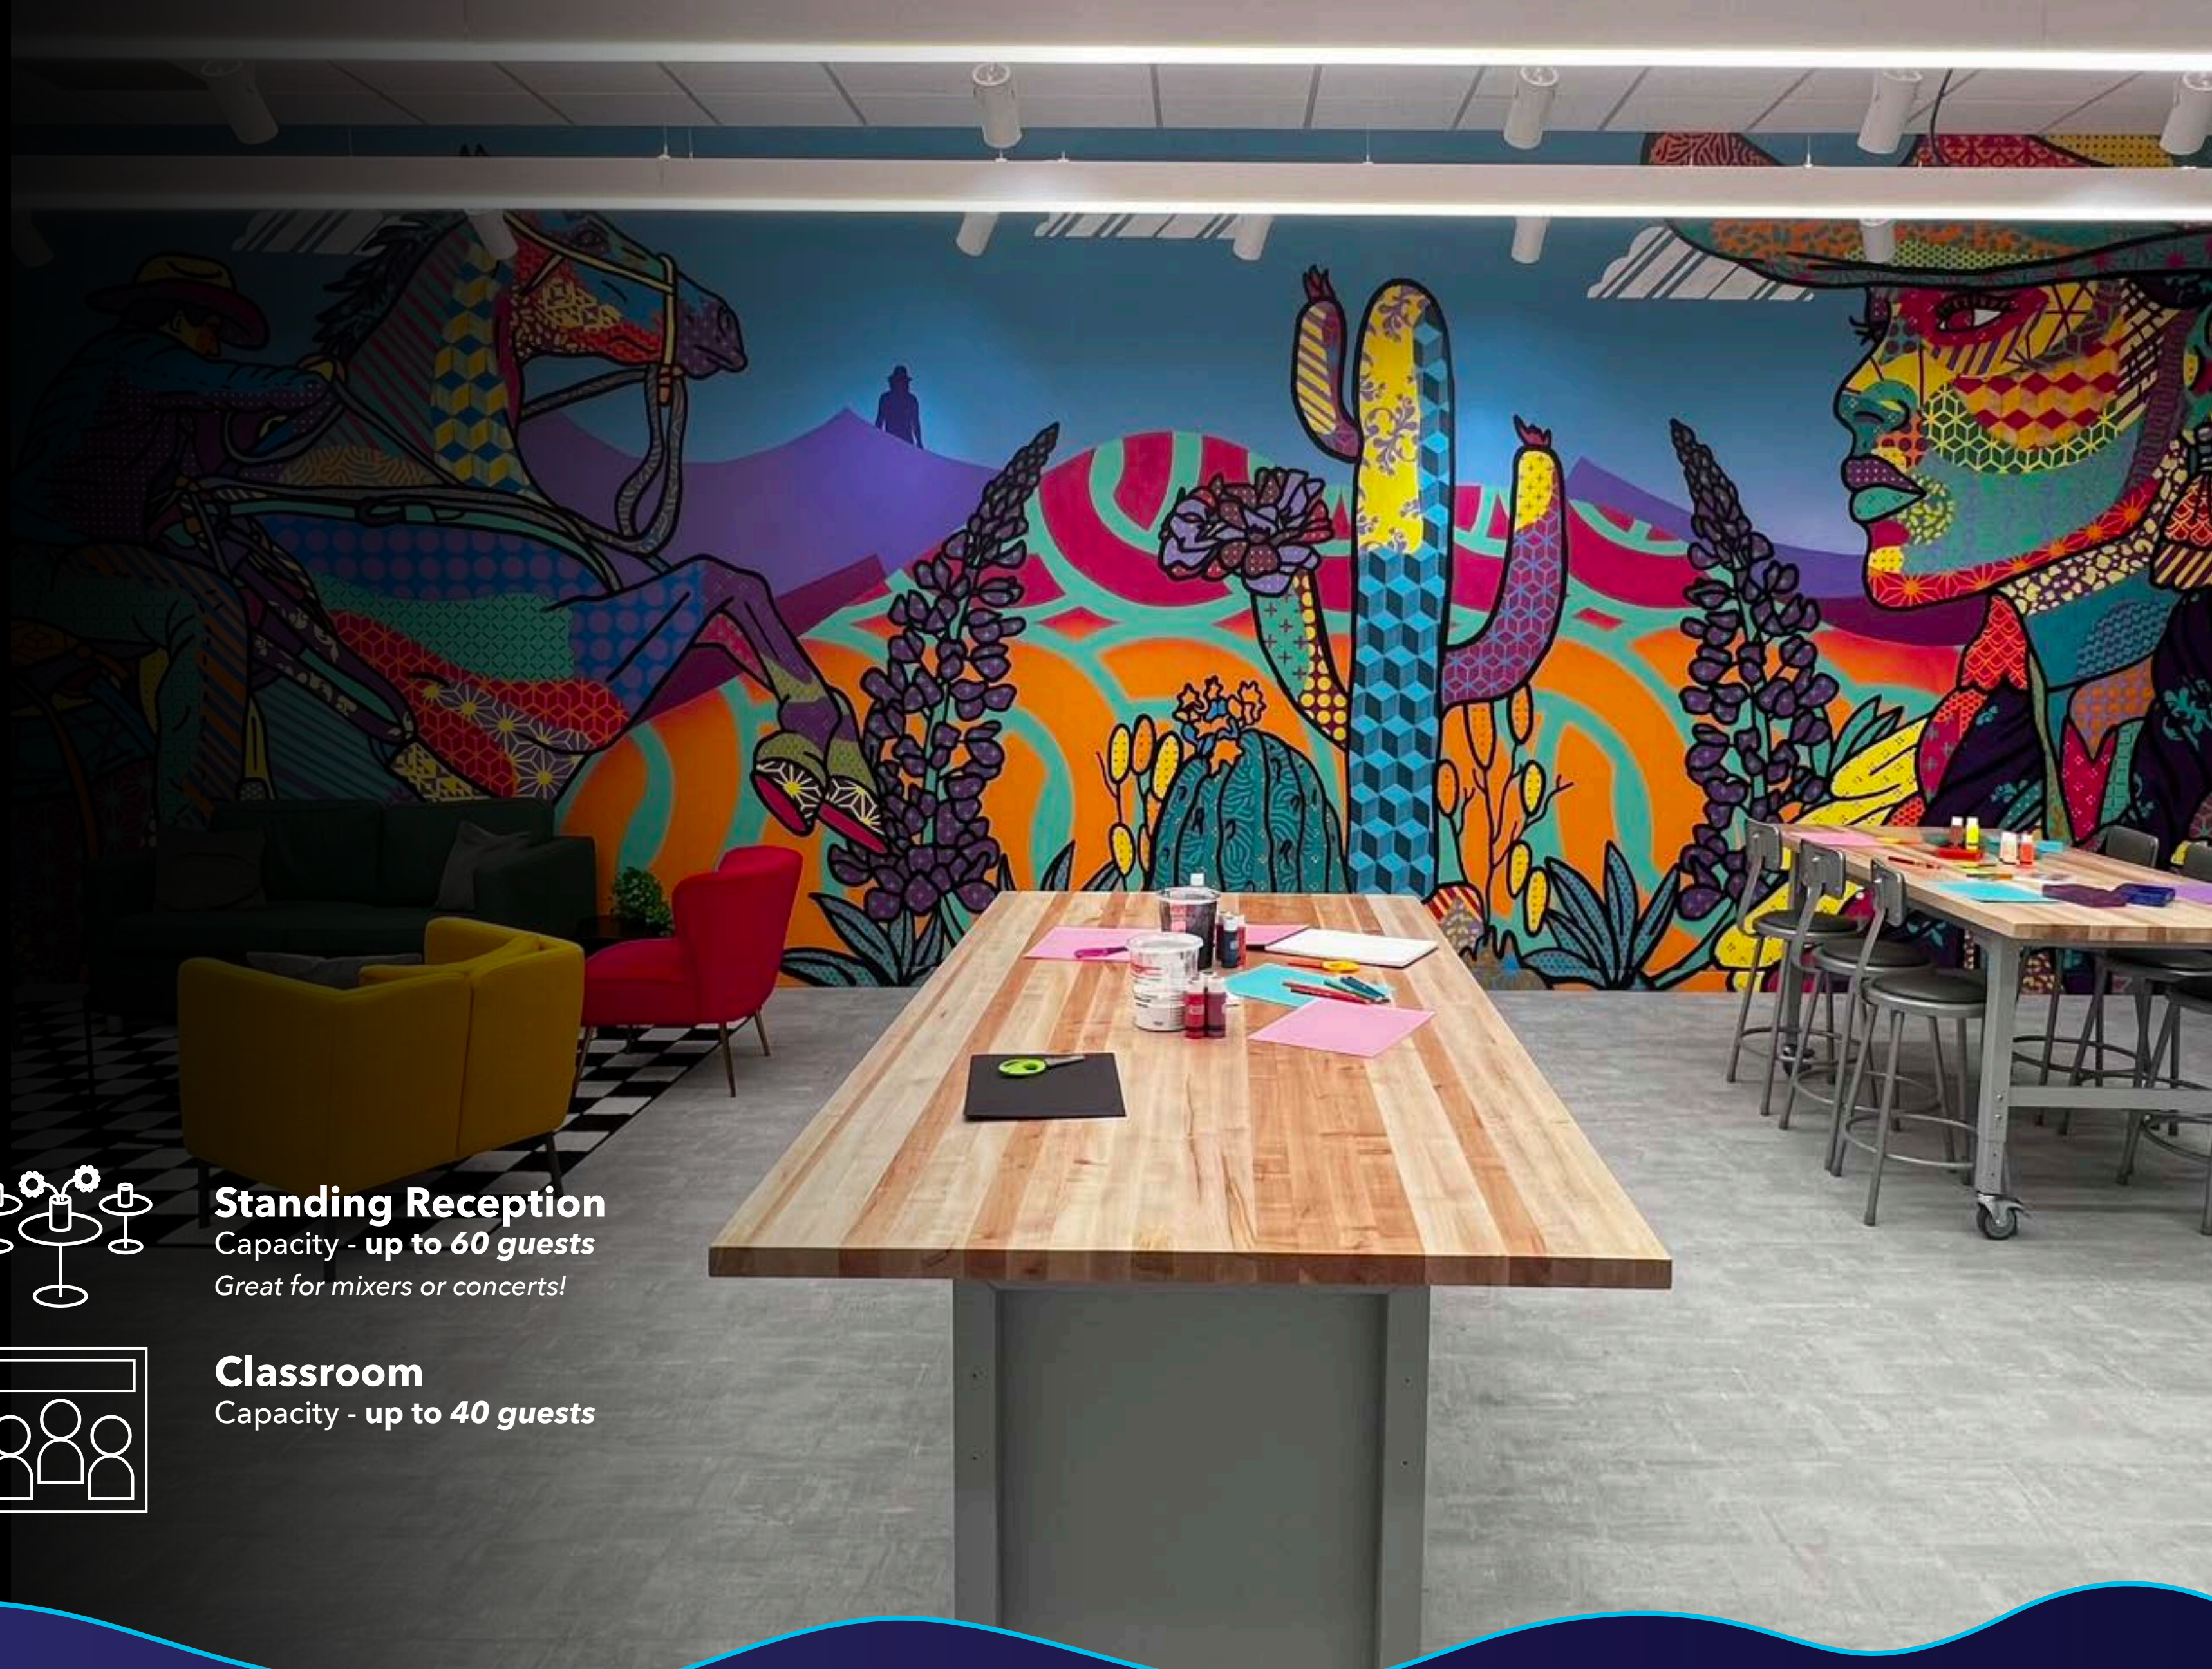

MATT KING MYSTERY CENTER

RENTAL INCLUDES

- Projector and screen
- Wi-Fi
- Complimentary Lockers
- Standard custodial/janitorial
- Basic event security (entry and in-exhibit)

NEON KINGDOM CAPACITIES

Theater Style

Capacity - **up to 60 guests**
Great for presentations or performance

Standing Reception

Capacity - **up to 60 guests**
Great for mixers or concerts!

Banquet

Capacity - **Up to 45 guests**
Perfect for a seated dinner! Includes banquet tables for buffet style catering.

Classroom

Capacity - **up to 40 guests**