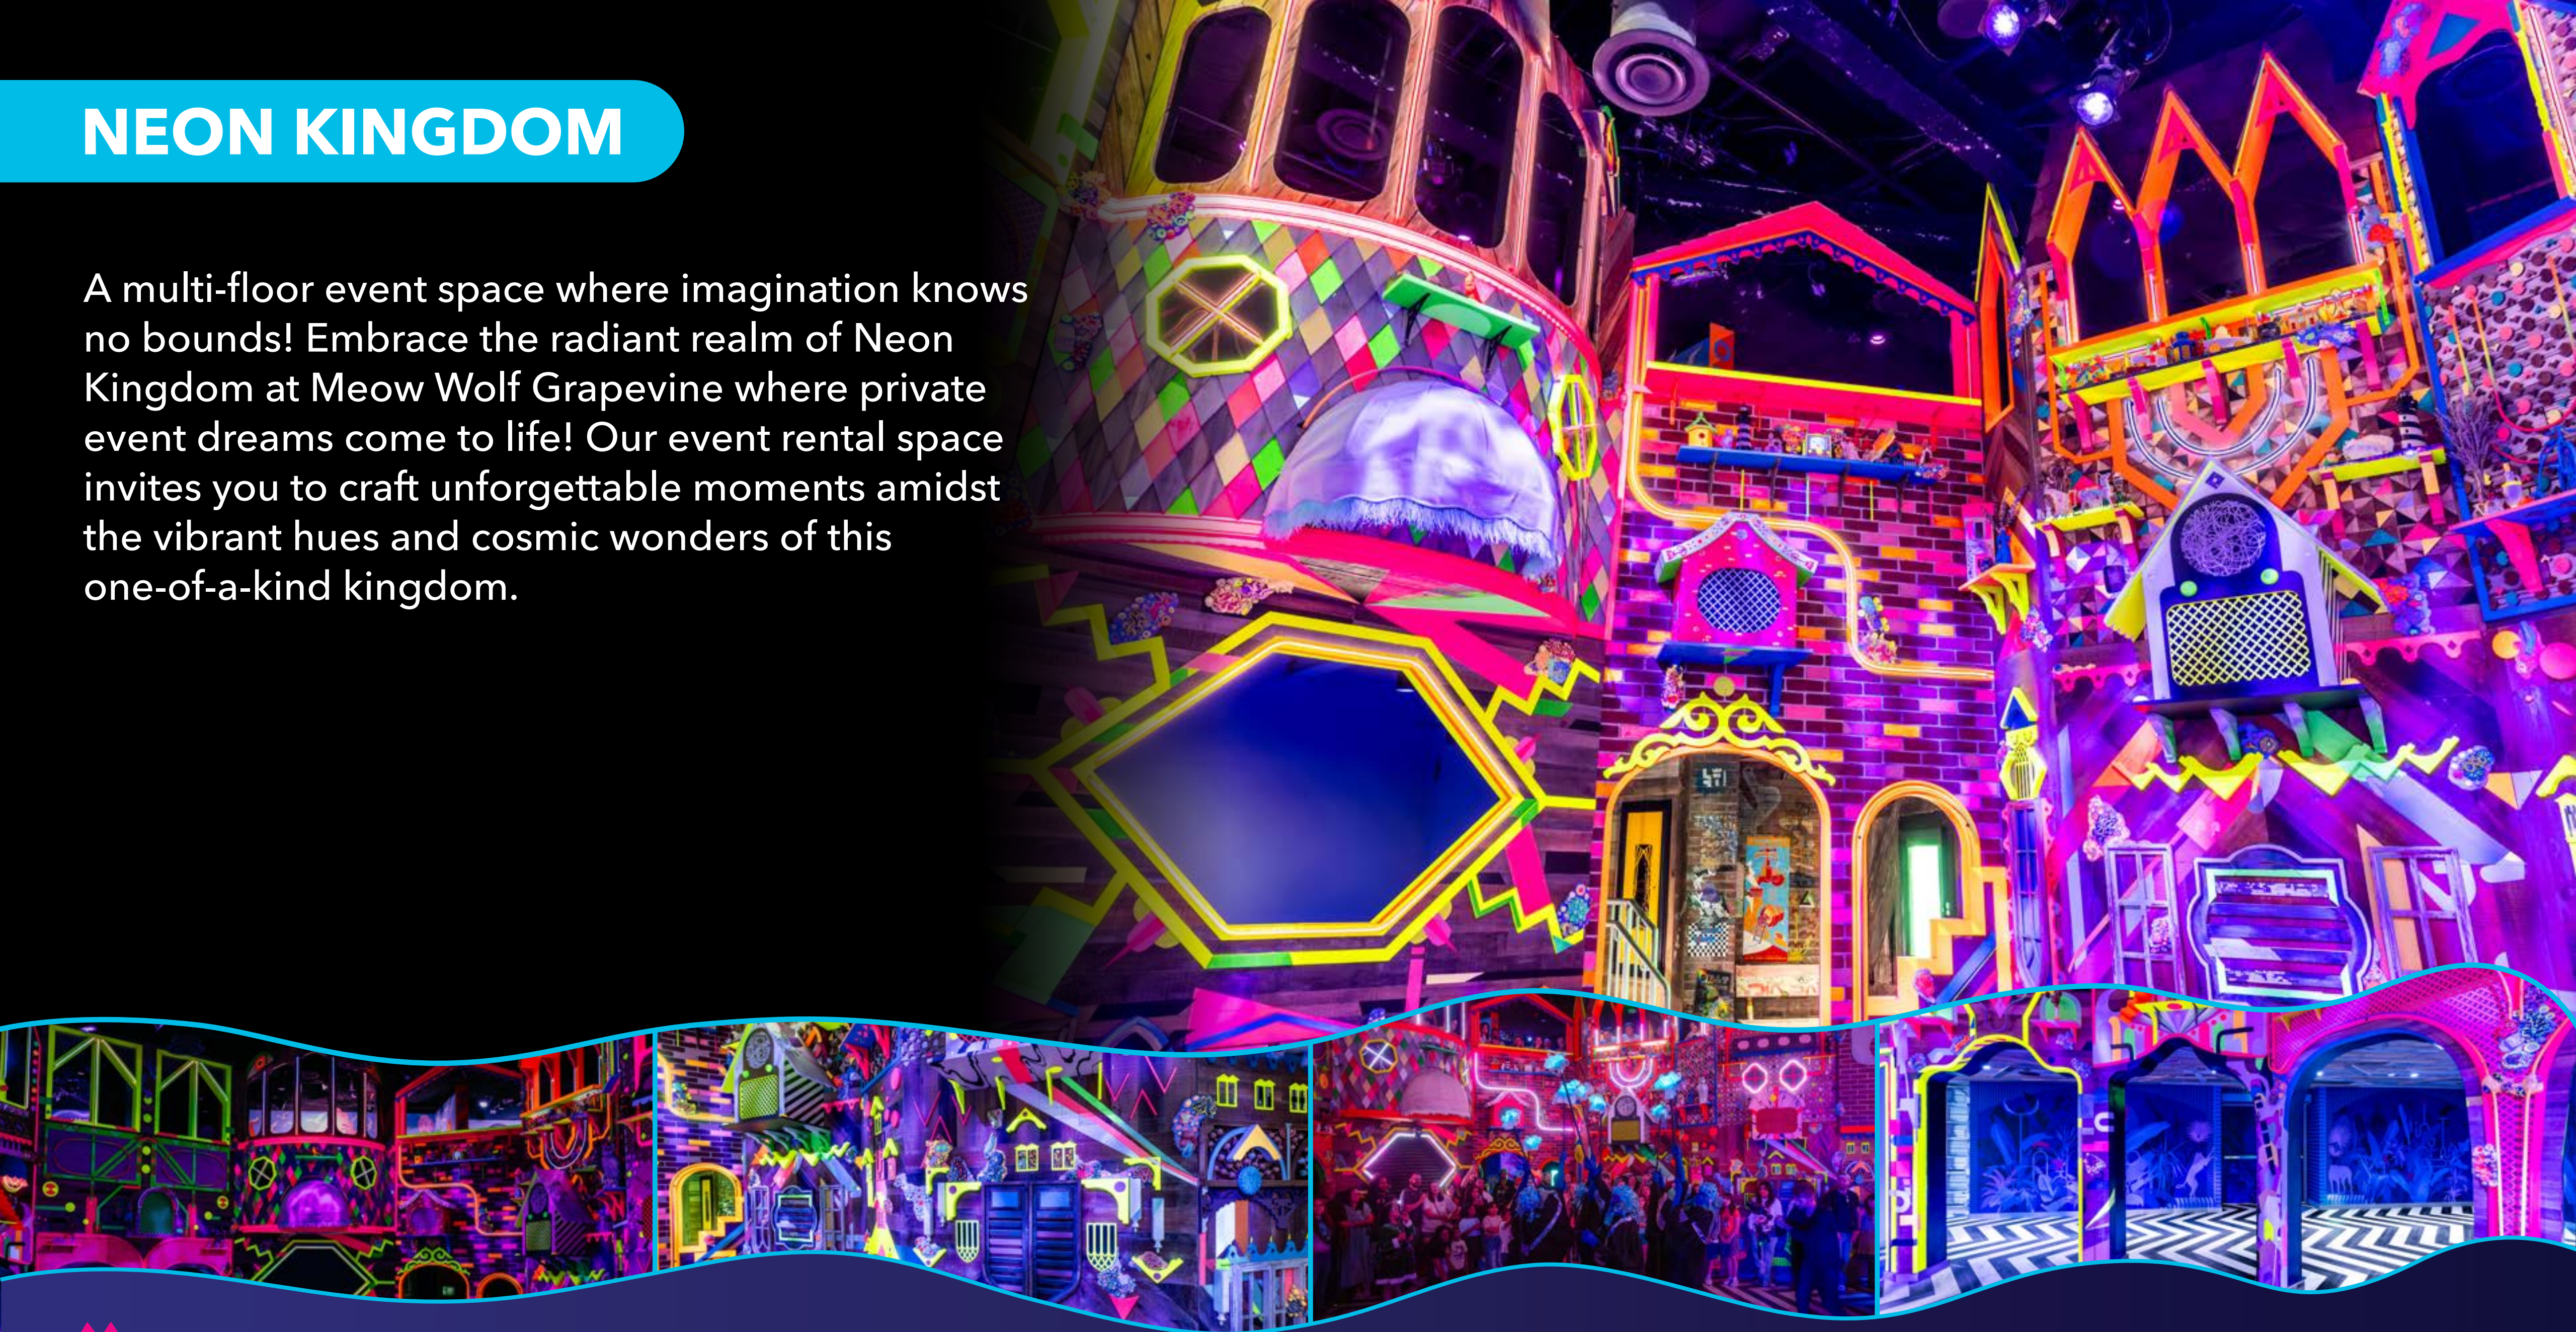

THE REAL UNREAL

The Real Unreal is an immersive, interactive psychedelic art wonderland with a mysterious underlying story that expands minds and fuels imaginations.

Meow Wolf is centered around venturing into the unknown, exploring areas that are unexplored. Each experience starts with a familiar location and each is completely different. Created by **over 40 collaborating Texas artists**, this exhibition is home to over **70 installations, rooms, portals, and wormholes layered with interactivity**. The spontaneity of the Meow Wolf multiverse allows a future without the restrictions of the past, a reflection on the value of storytelling and art and consideration of the impossible.

NEON KINGDOM

A multi-floor event space where imagination knows no bounds! Embrace the radiant realm of Neon Kingdom at Meow Wolf Grapevine where private event dreams come to life! Our event rental space invites you to craft unforgettable moments amidst the vibrant hues and cosmic wonders of this one-of-a-kind kingdom.