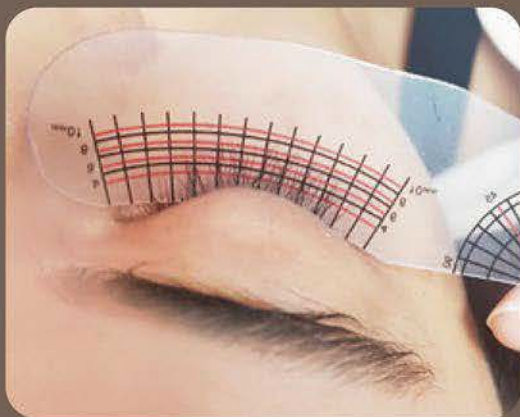

Ruhee  
BY EVER

SPECIAL

STEM CELL  
LASH REGROWTH

DONE BY OUR **LICENSED STEM CELL THERAPIST**

AVAILABLE AT **RUHEE JAKARTA**

The process uses a specially design lash pen to stimulate pores, allowing deep penetration of the serum without pain. The package consists of three treatments done once a month. Each treatment only takes **45 minutes and be applied to your lashes and brows.**