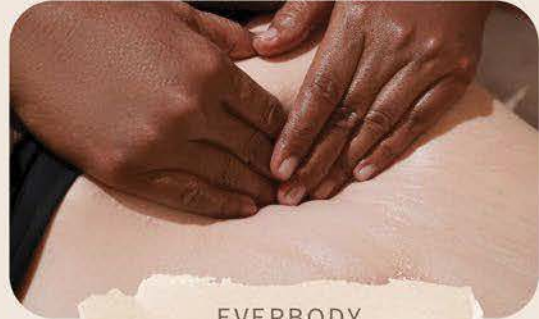

## LASH & BROW

All Branch

SUPER REAL LASH

Soft Eyelash Extensions That Feel Like Yours

## MASSAGE

Pakubuwono | Gading Serpong

EVERBODY

Lymphatic Massage, Wood Sclupt, & Zen Lift