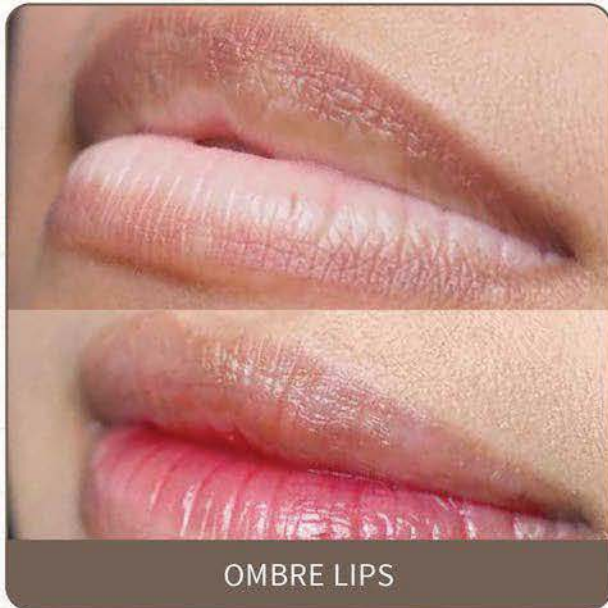

Rubee  
"EVER

*Spmu Eyebrows*  
by Desy Sin

HYPER-REALISTIC FEATHERSTROKES LOOK

NANO BROW STROKES

OMBRE BROWS SHADING

COMBINATION OF NANO BROW STROKES + OMBRE BROWS

Rubee  
"EVER

*Spmu Lips*  
by Desy Sin

## BROW & FACE THREADING

Rubee  
\*EVER

Forehead	60K
Upper Lip	45K
Lower Lip	45K
Cheeks	100K
Chin	60K
Sideburns	60K
Brow Threading + Tweezing	129K
Full Face Threading <small>with or without brows</small>	210K