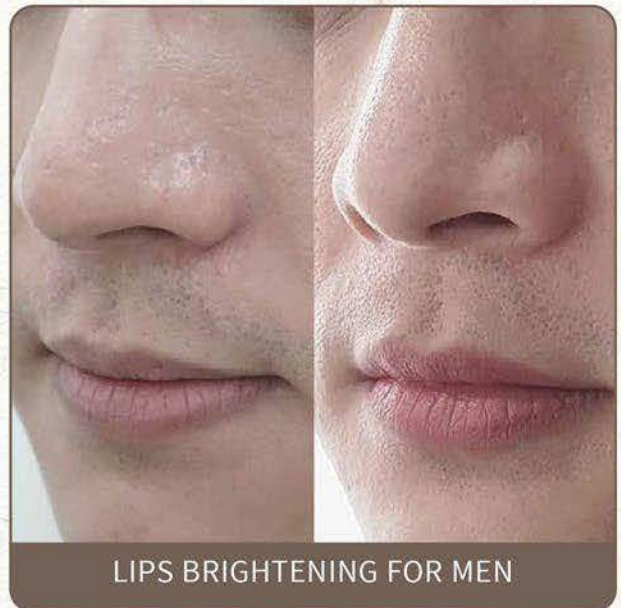

Rubee  
"EVER

*Spmu Eyebrows*  
by Desy Sin

HYPER-REALISTIC FEATHERSTROKES LOOK

NANO BROW STROKES

OMBRE BROWS SHADING

COMBINATION OF NANO BROW STROKES + OMBRE BROWS

Rubee  
"EVER

*Spmu Lips*  
by Desy Sin